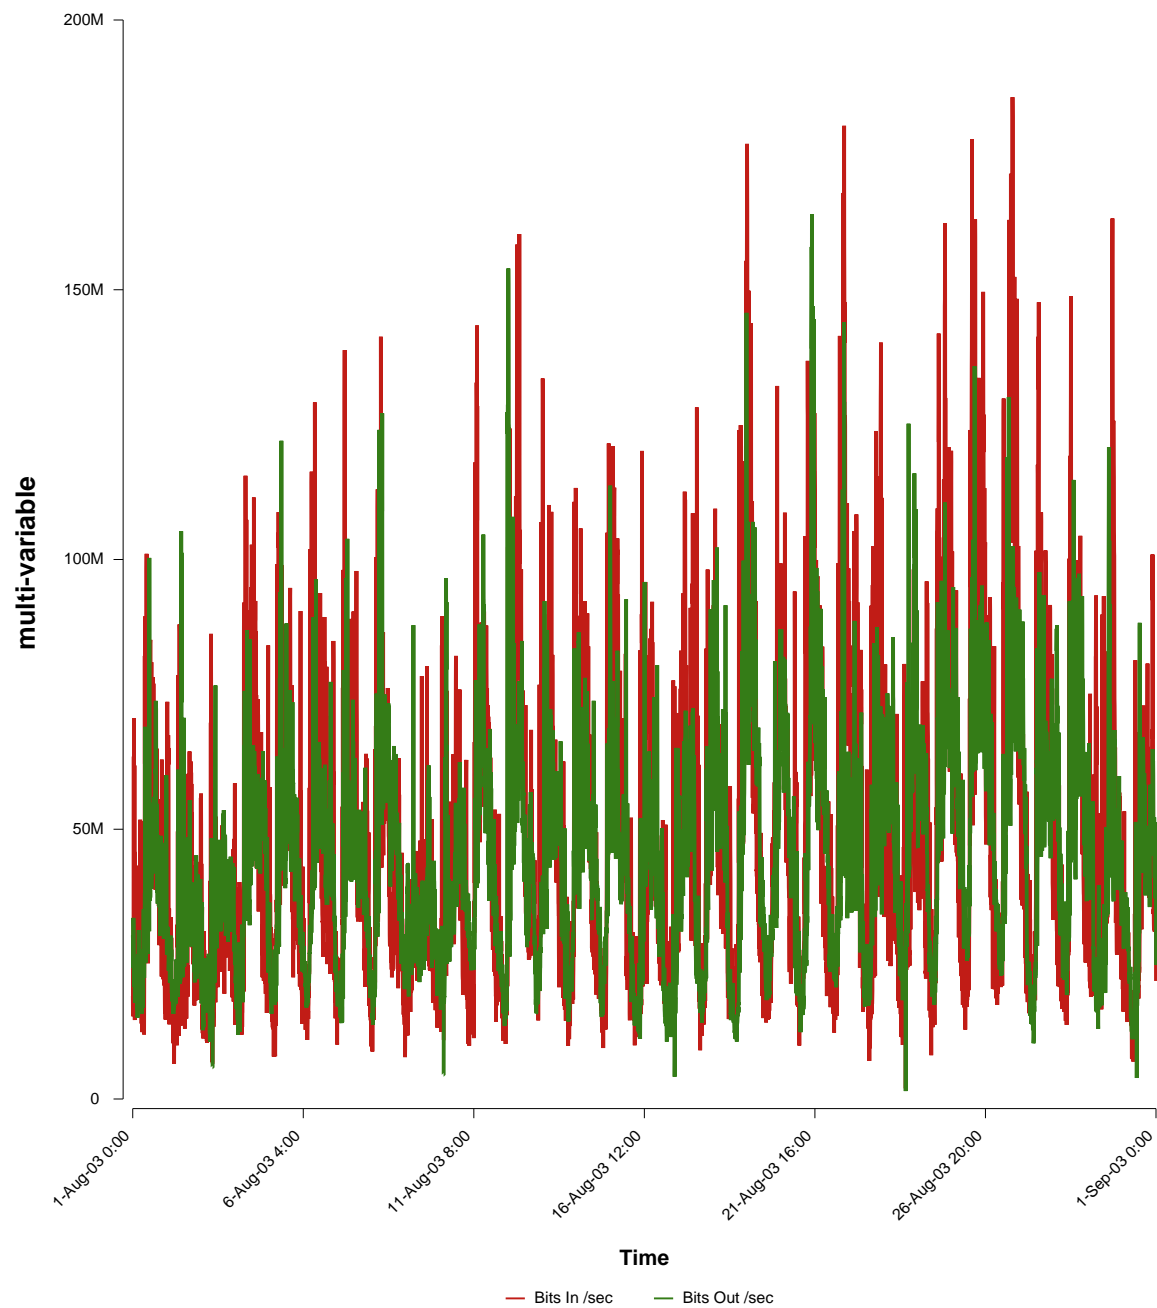

eHealth Trend Report

Divide by Time

SUNET-A-STHLM-KTH

From: 2003/08/01 00:00
To: 2003/08/31 23:59

Created: 2003/09/02 05:50:20