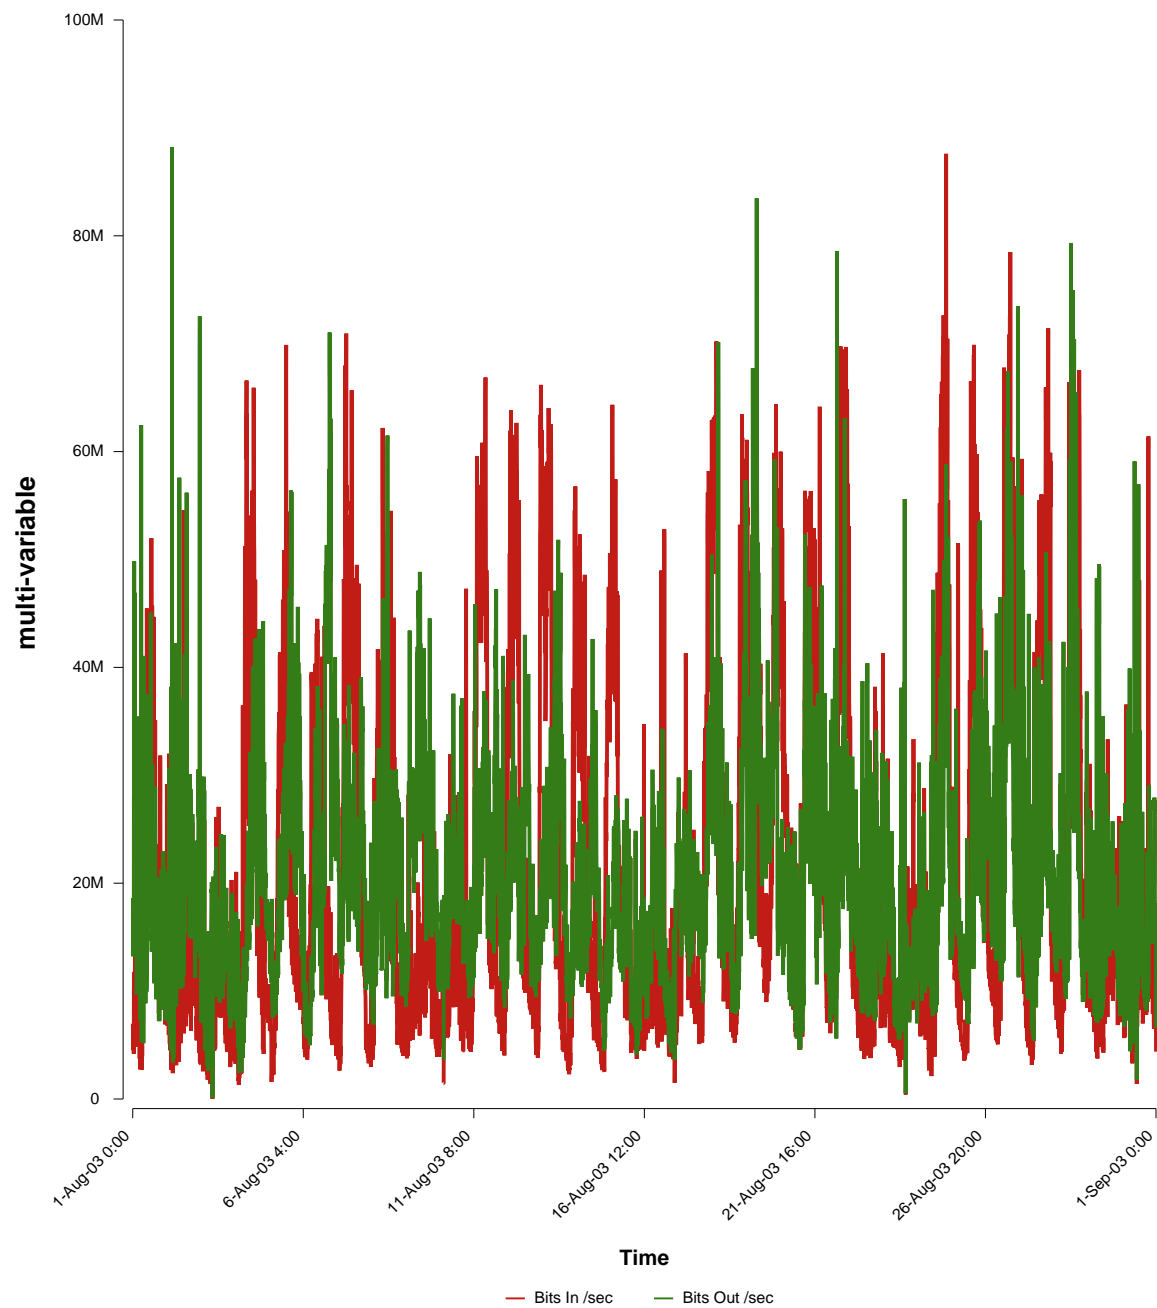

eHealth Trend Report

Divide by Time

SUNET-A-STHLM-KI

From: 2003/08/01 00:00
To: 2003/08/31 23:59

Created: 2003/09/02 05:40:20