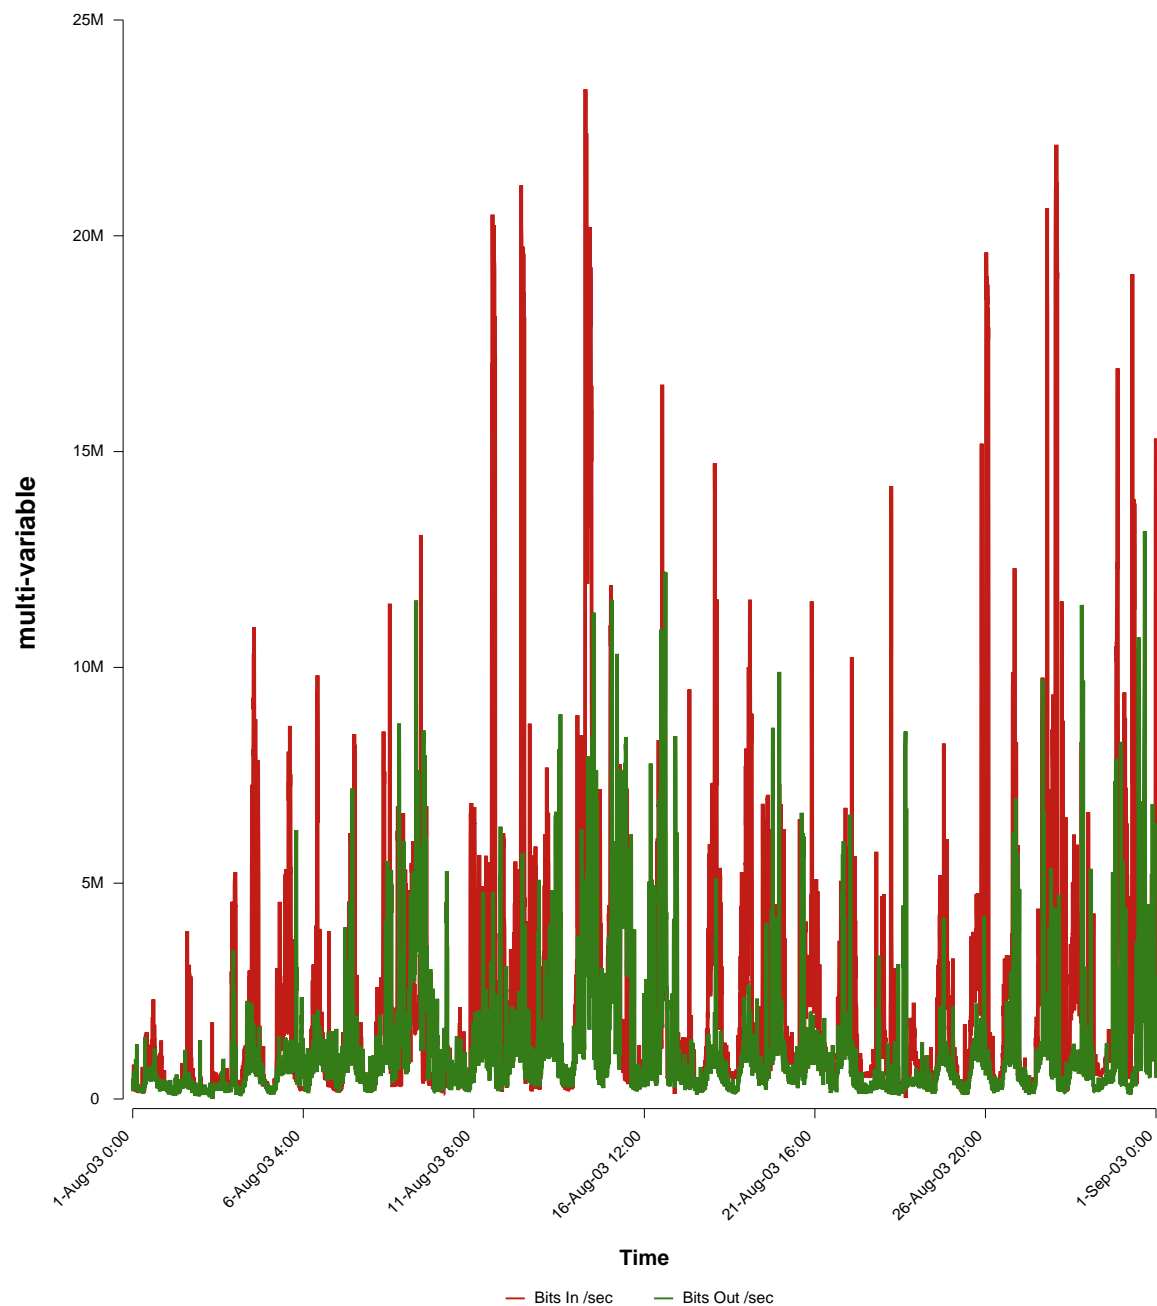

# eHealth Trend Report

Divide by Time

## SUNET-A-STHLM-HHS

From: 2003/08/01 00:00  
To: 2003/08/31 23:59

Created: 2003/09/02 05:30:20