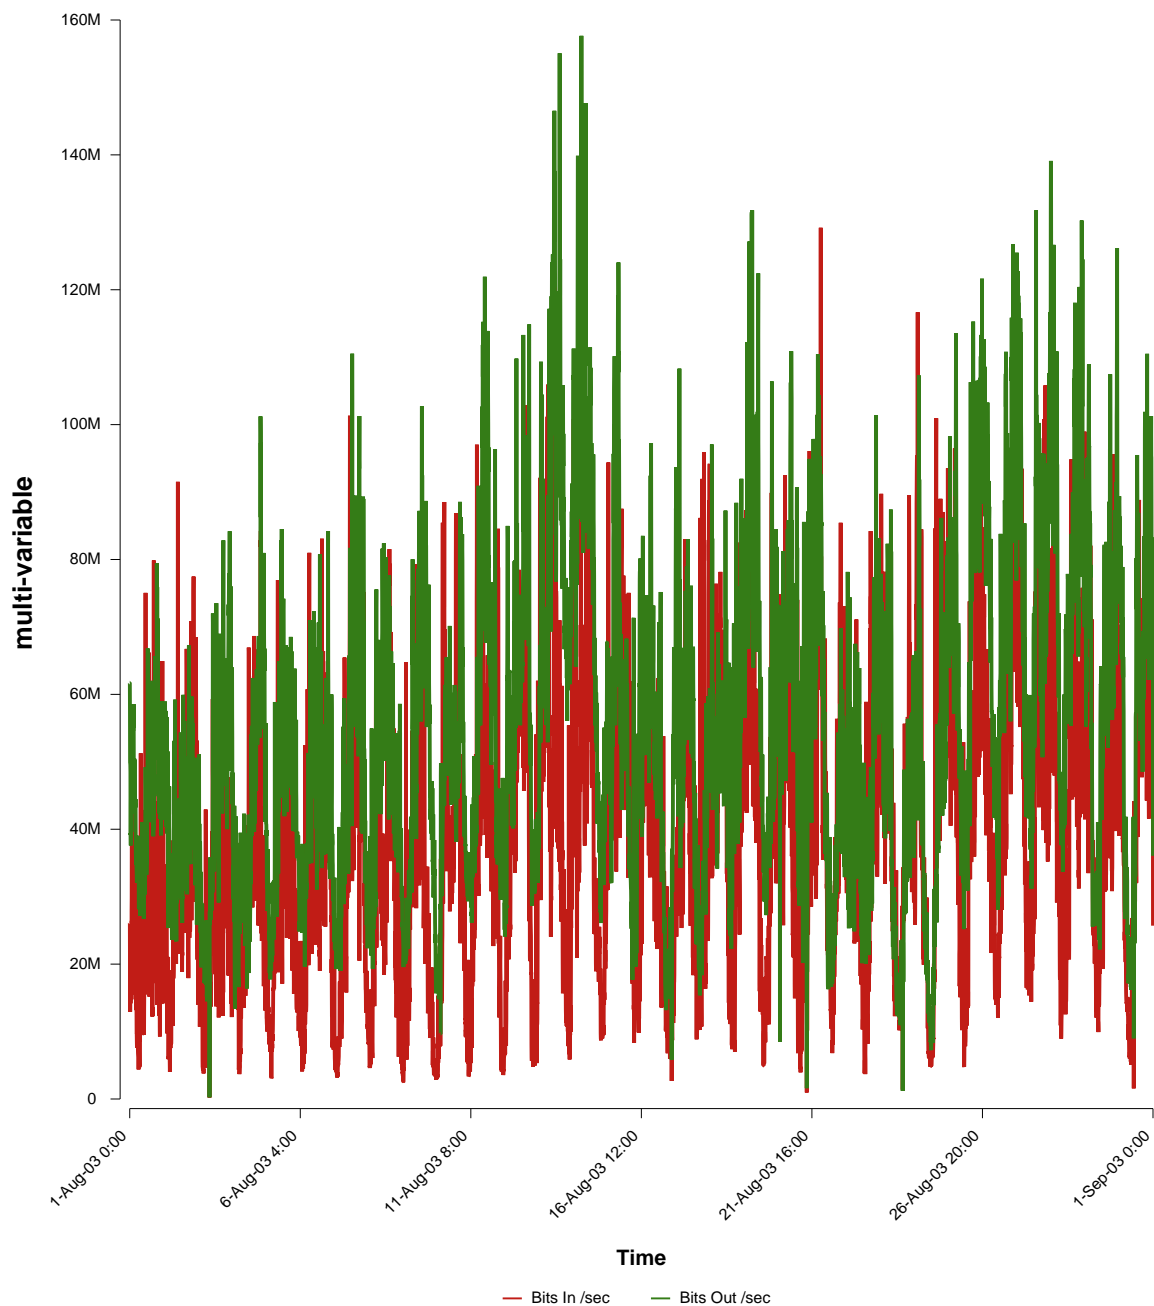

eHealth Trend Report

Divide by Time

SUNET-A-RONNEBY-BTH

From: 2003/08/01 00:00
To: 2003/08/31 23:59

Created: 2003/09/02 05:10:20