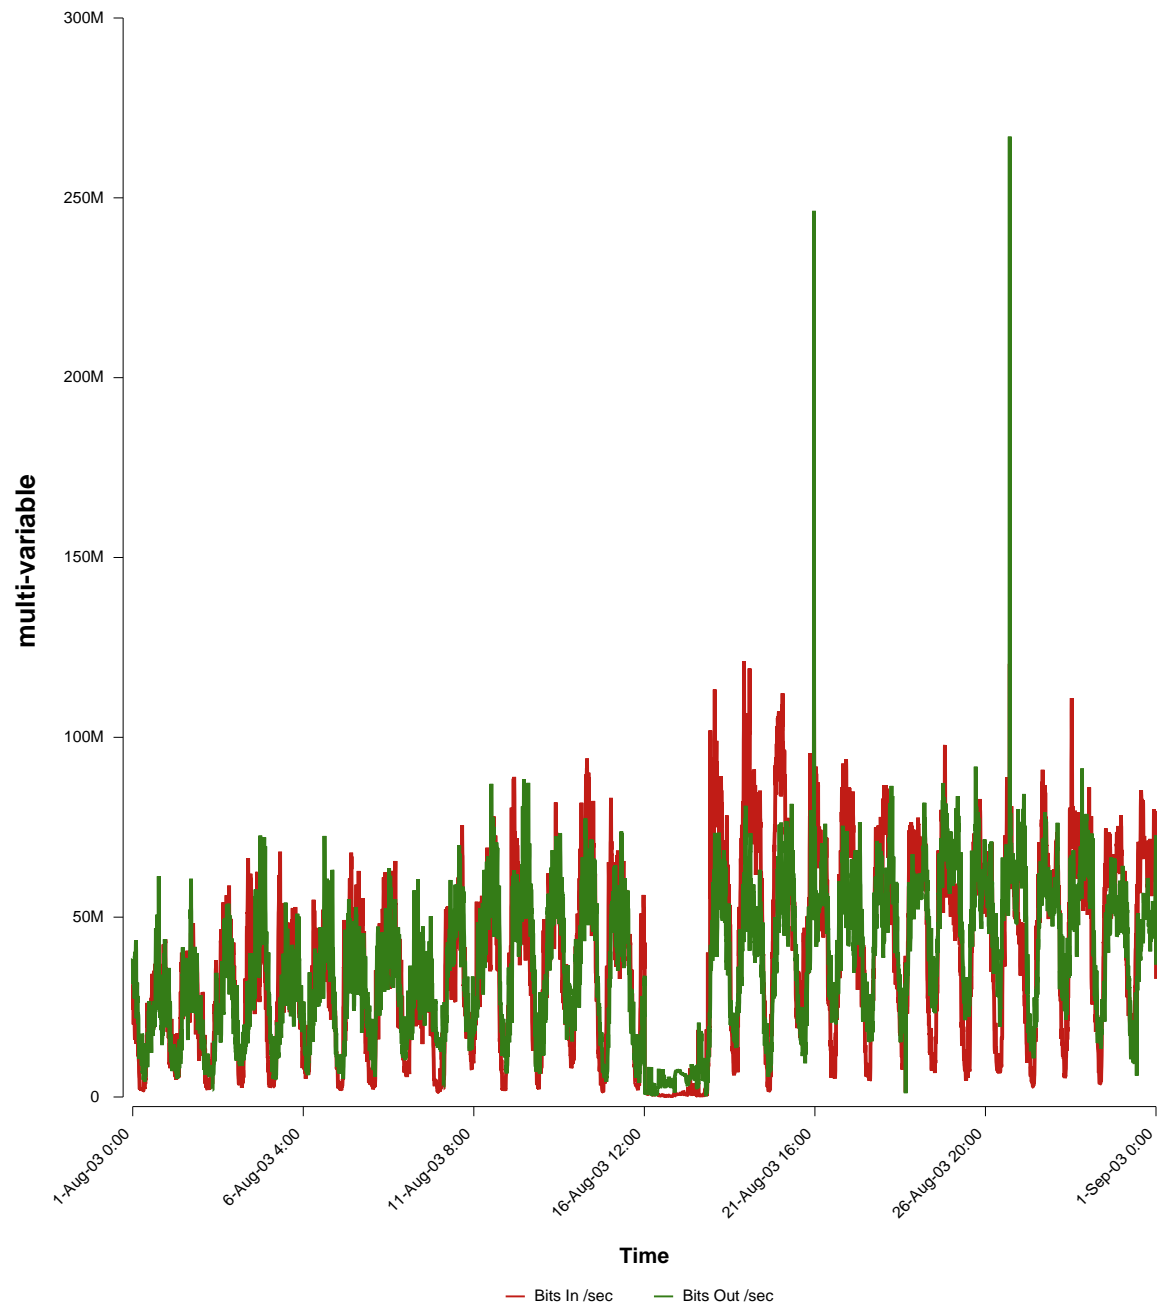

eHealth Trend Report

Divide by Time

SUNET-A-OREBRO-ORU

From: 2003/08/01 00:00
To: 2003/08/31 23:59

Created: 2003/09/02 05:00:26