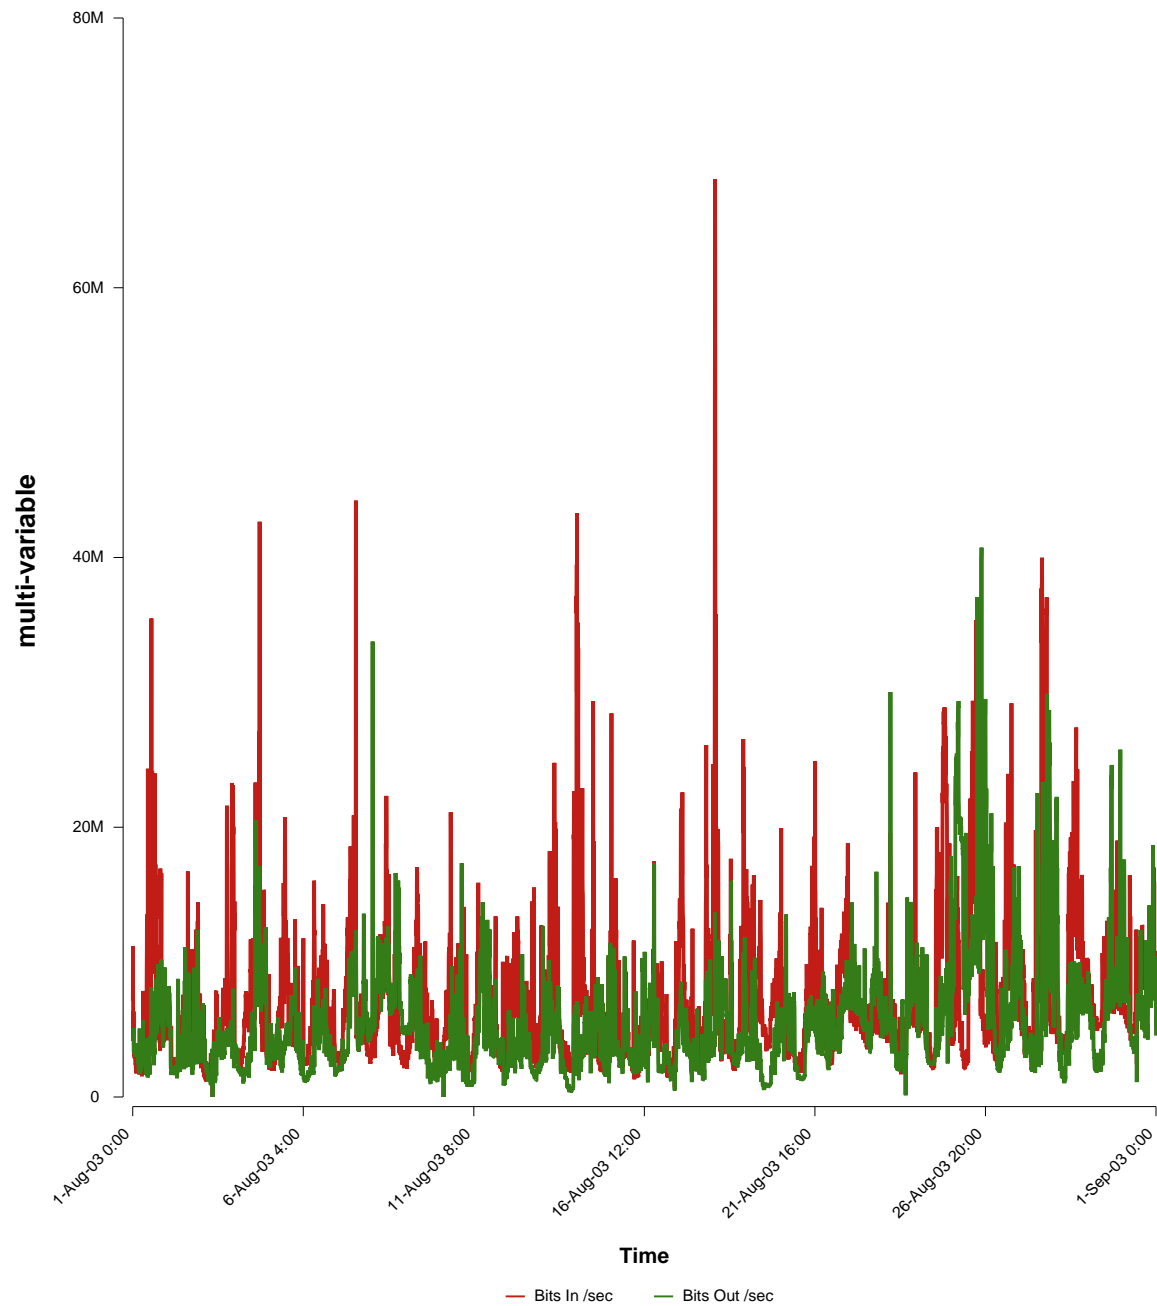

eHealth Trend Report

Divide by Time

SUNET-A-MALMO-MAH

From: 2003/08/01 00:00
To: 2003/08/31 23:59

Created: 2003/09/02 04:50:24