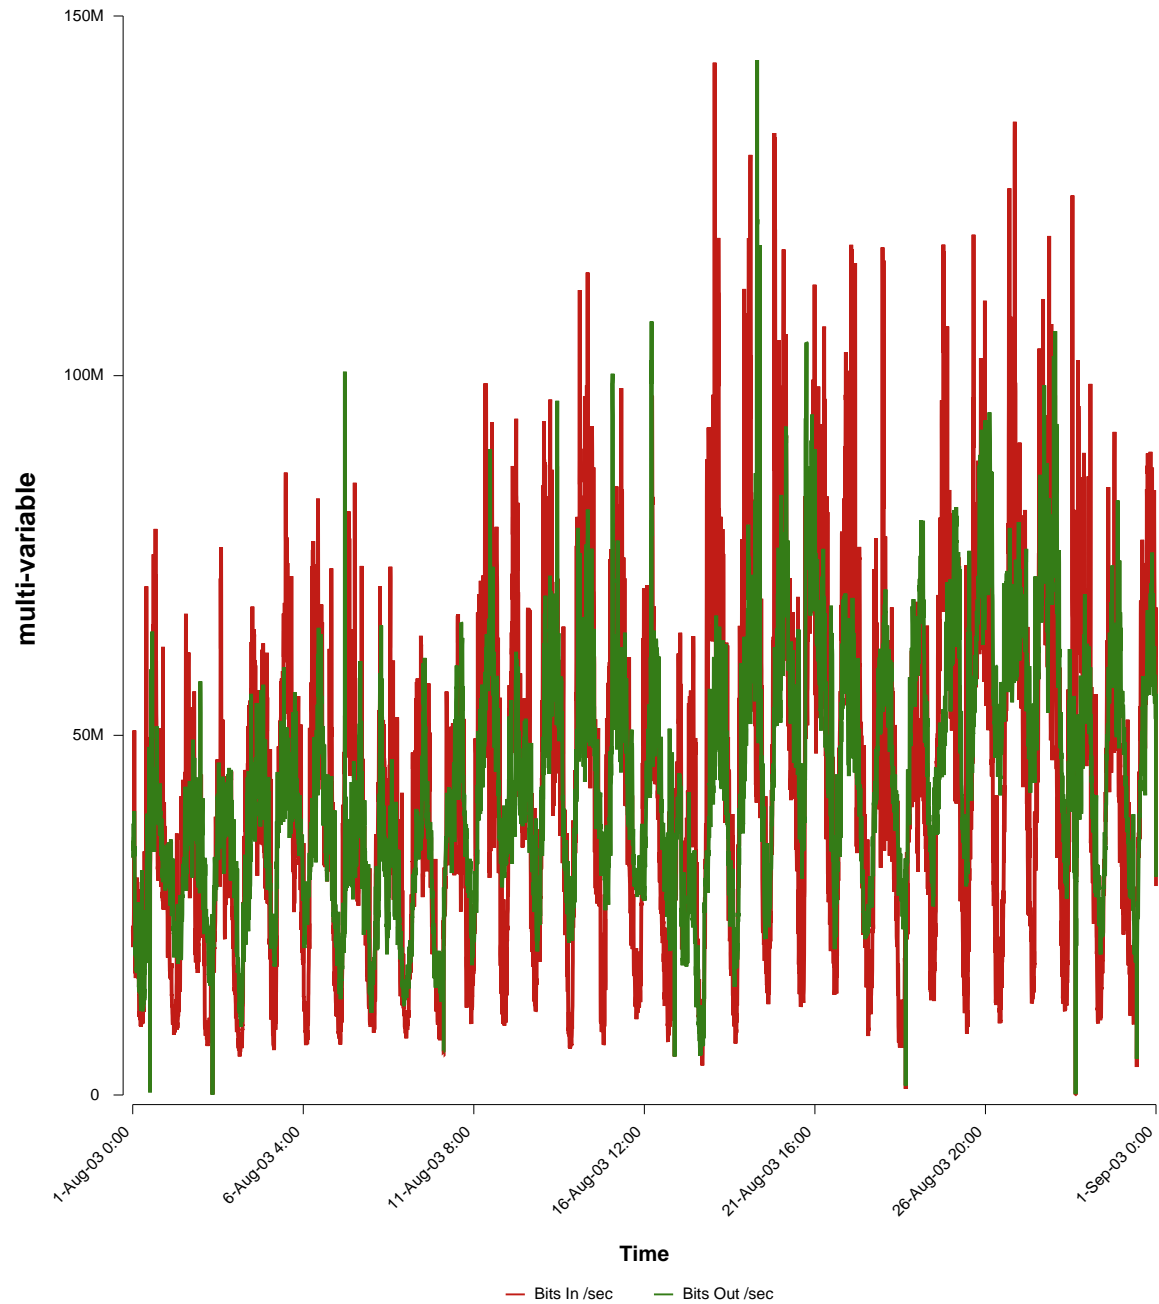

eHealth Trend Report

Divide by Time

SUNET-A-LUND-LU

From: 2003/08/01 00:00
To: 2003/08/31 23:59

Created: 2003/09/02 04:50:24