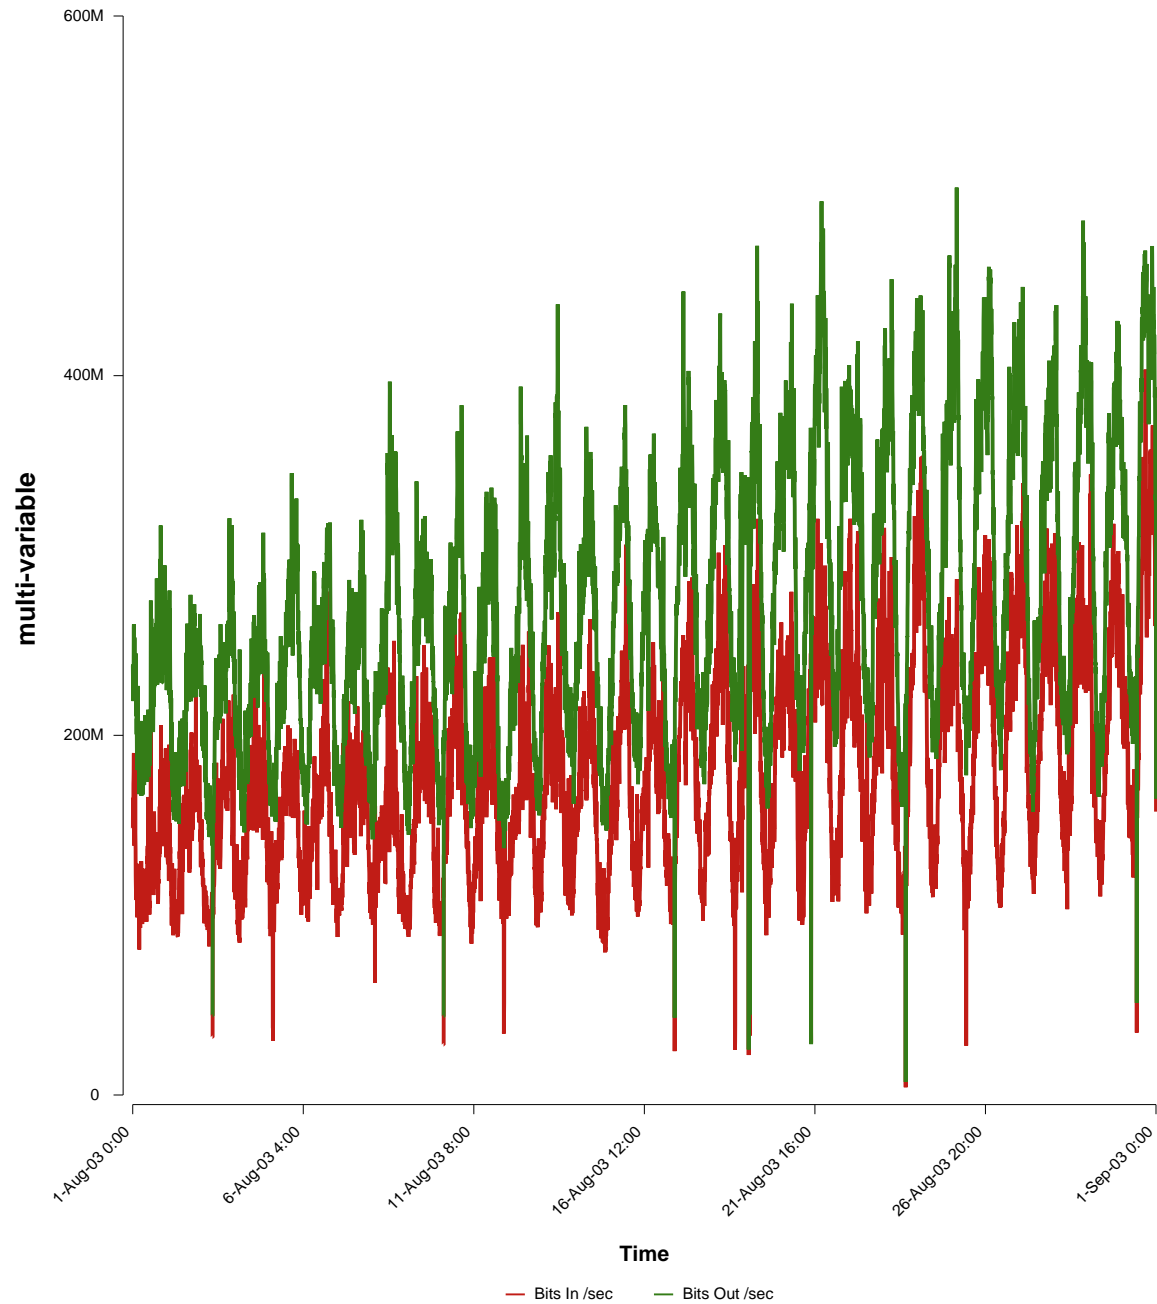

eHealth Trend Report

Divide by Time

SUNET-A-LULEA-LTU

From: 2003/08/01 00:00
To: 2003/08/31 23:59

Created: 2003/09/02 04:45:19