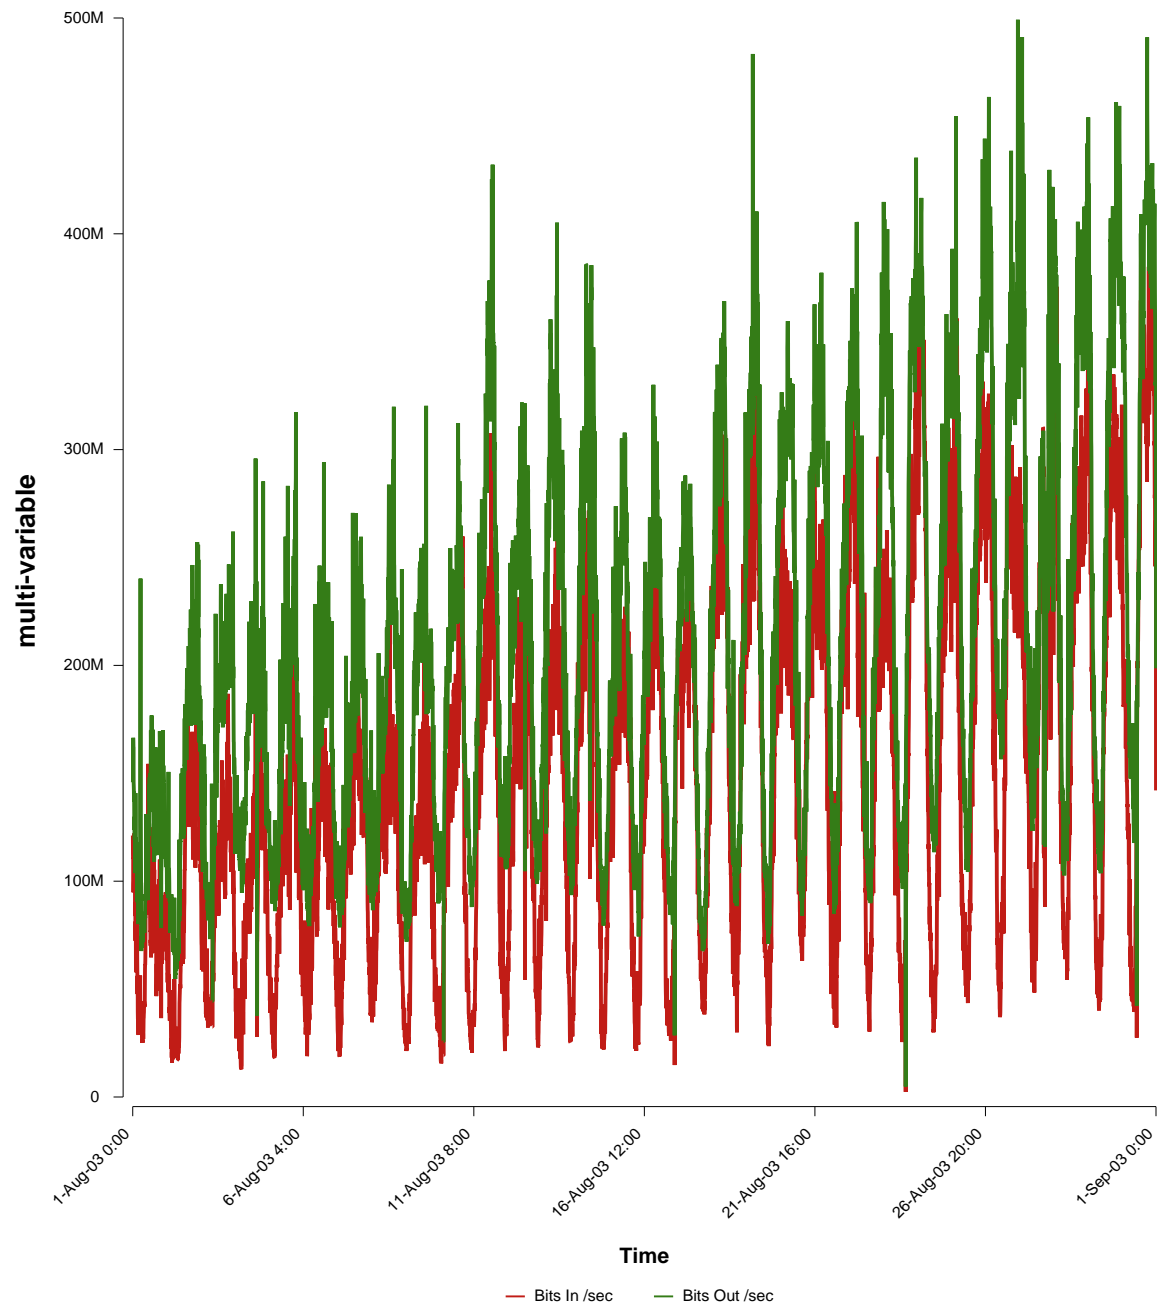

eHealth Trend Report

Divide by Time

SUNET-A-LINKOPING-LIU

From: 2003/08/01 00:00
To: 2003/08/31 23:59

Created: 2003/09/02 04:30:19