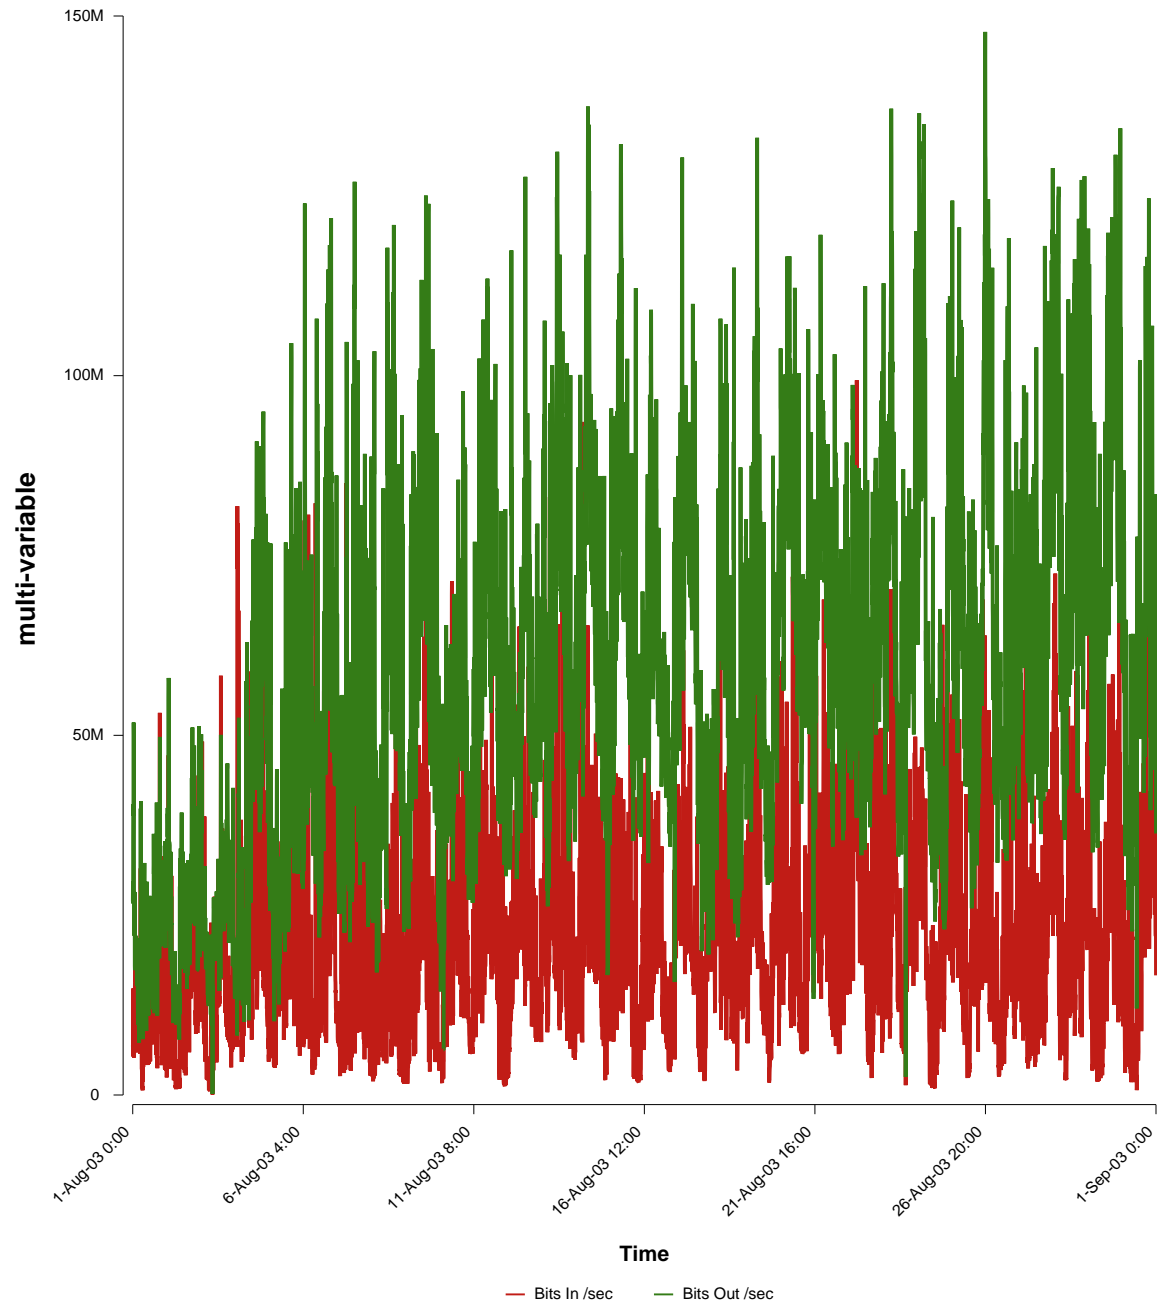

# eHealth Trend Report

Divide by Time

SUNET-A-KRISTIANSTAD-HKR

From: 2003/08/01 00:00  
To: 2003/08/31 23:59

Created: 2003/09/02 04:20:23