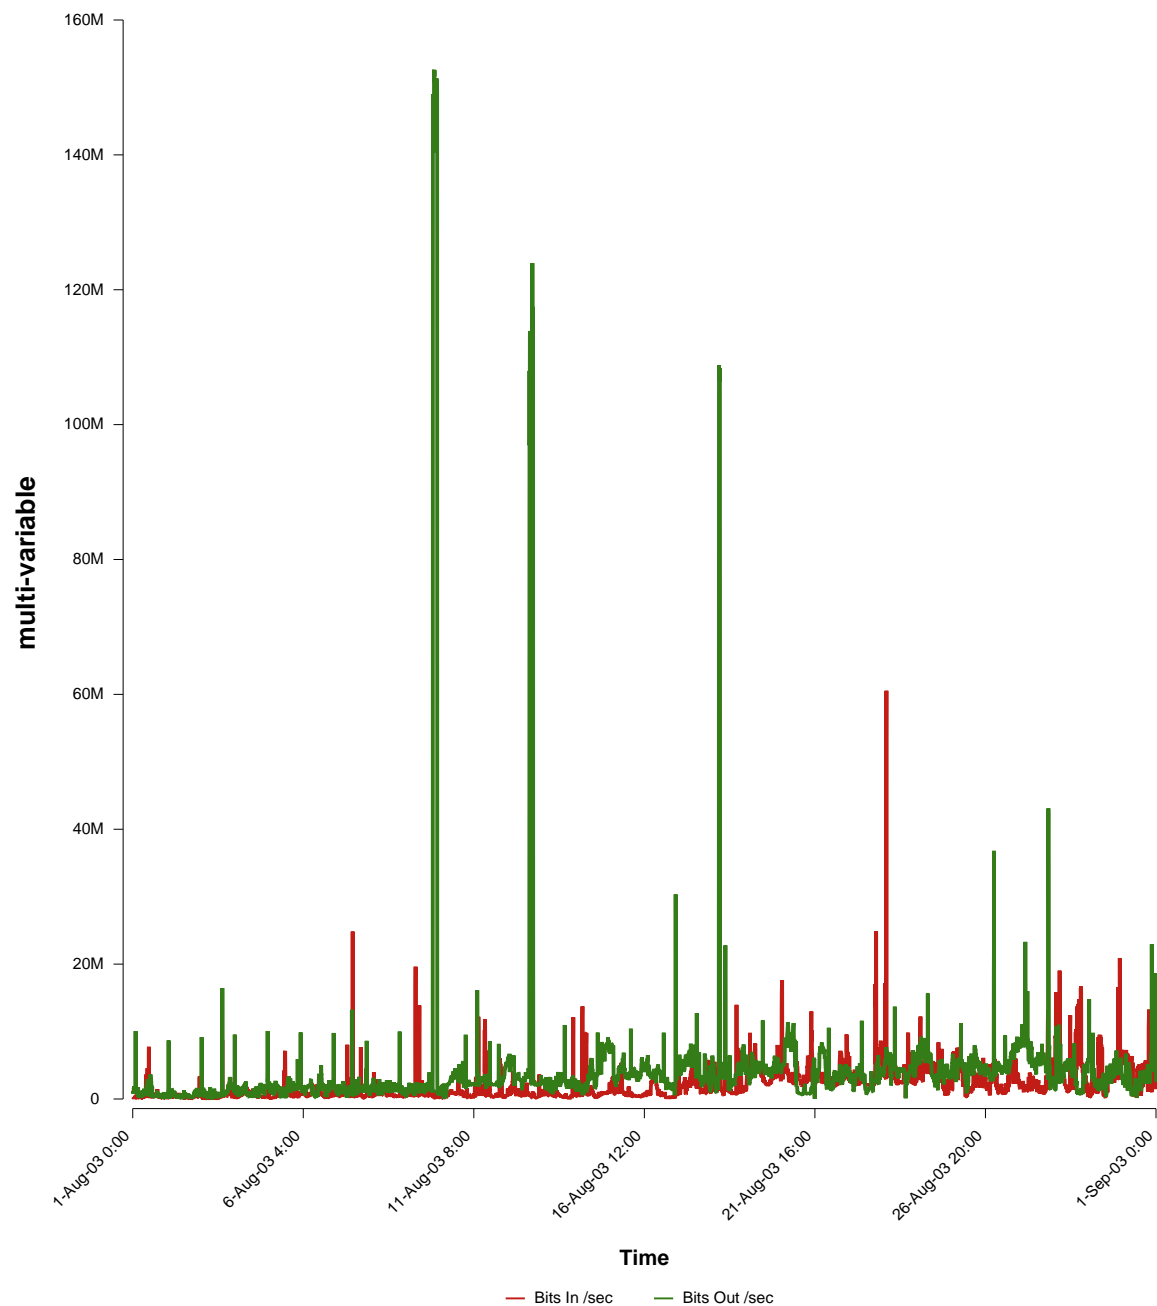

eHealth Trend Report

Divide by Time

SUNET-A-KIRUNA-IRF

From: 2003/08/01 00:00
To: 2003/08/31 23:59

Created: 2003/09/02 04:10:18