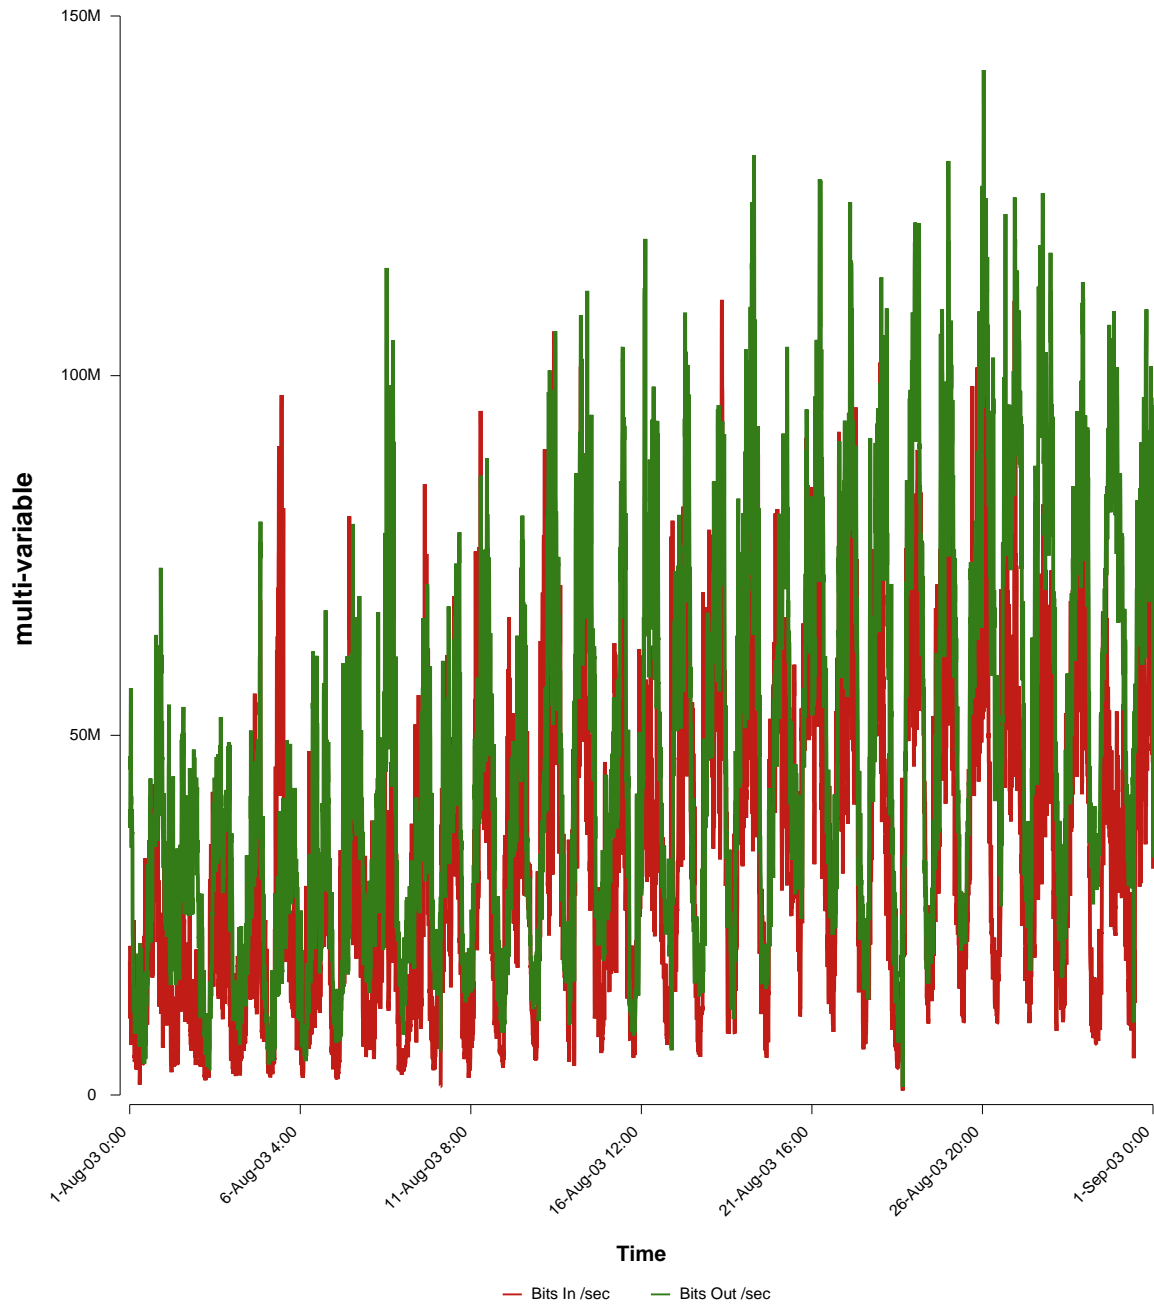

eHealth Trend Report

Divide by Time

SUNET-A-KARLSTAD-KAU

From: 2003/08/01 00:00
To: 2003/08/31 23:59

Created: 2003/09/02 04:00:18