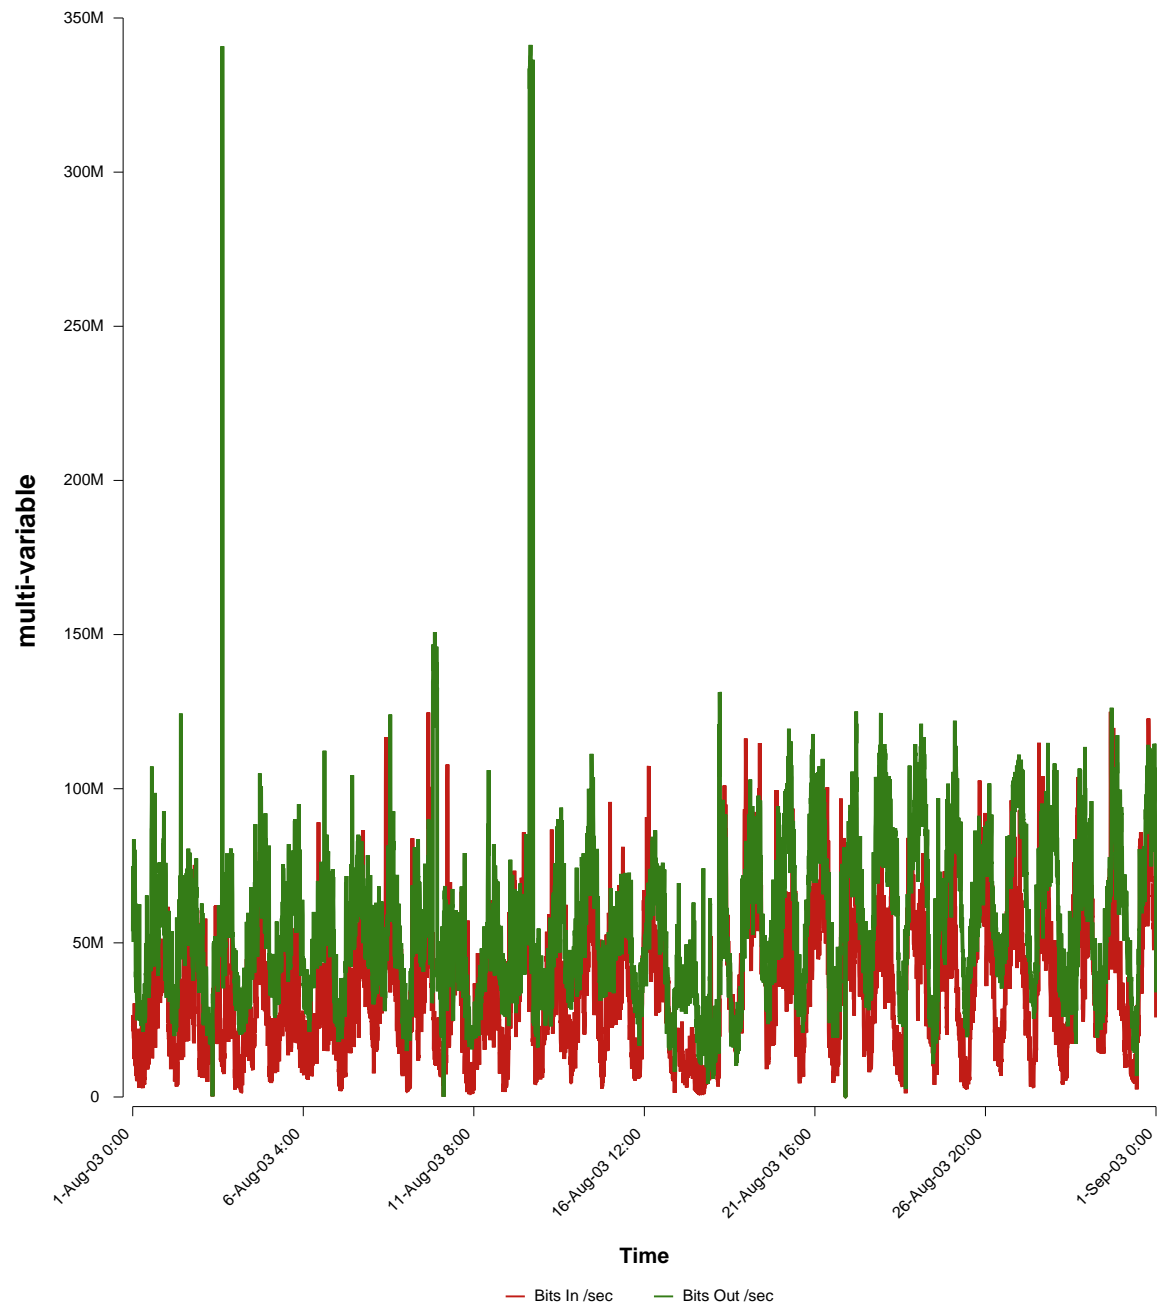

eHealth Trend Report

Divide by Time

SUNET-A-KALMAR-HIK

From: 2003/08/01 00:00
To: 2003/08/31 23:59

Created: 2003/09/02 03:50:22