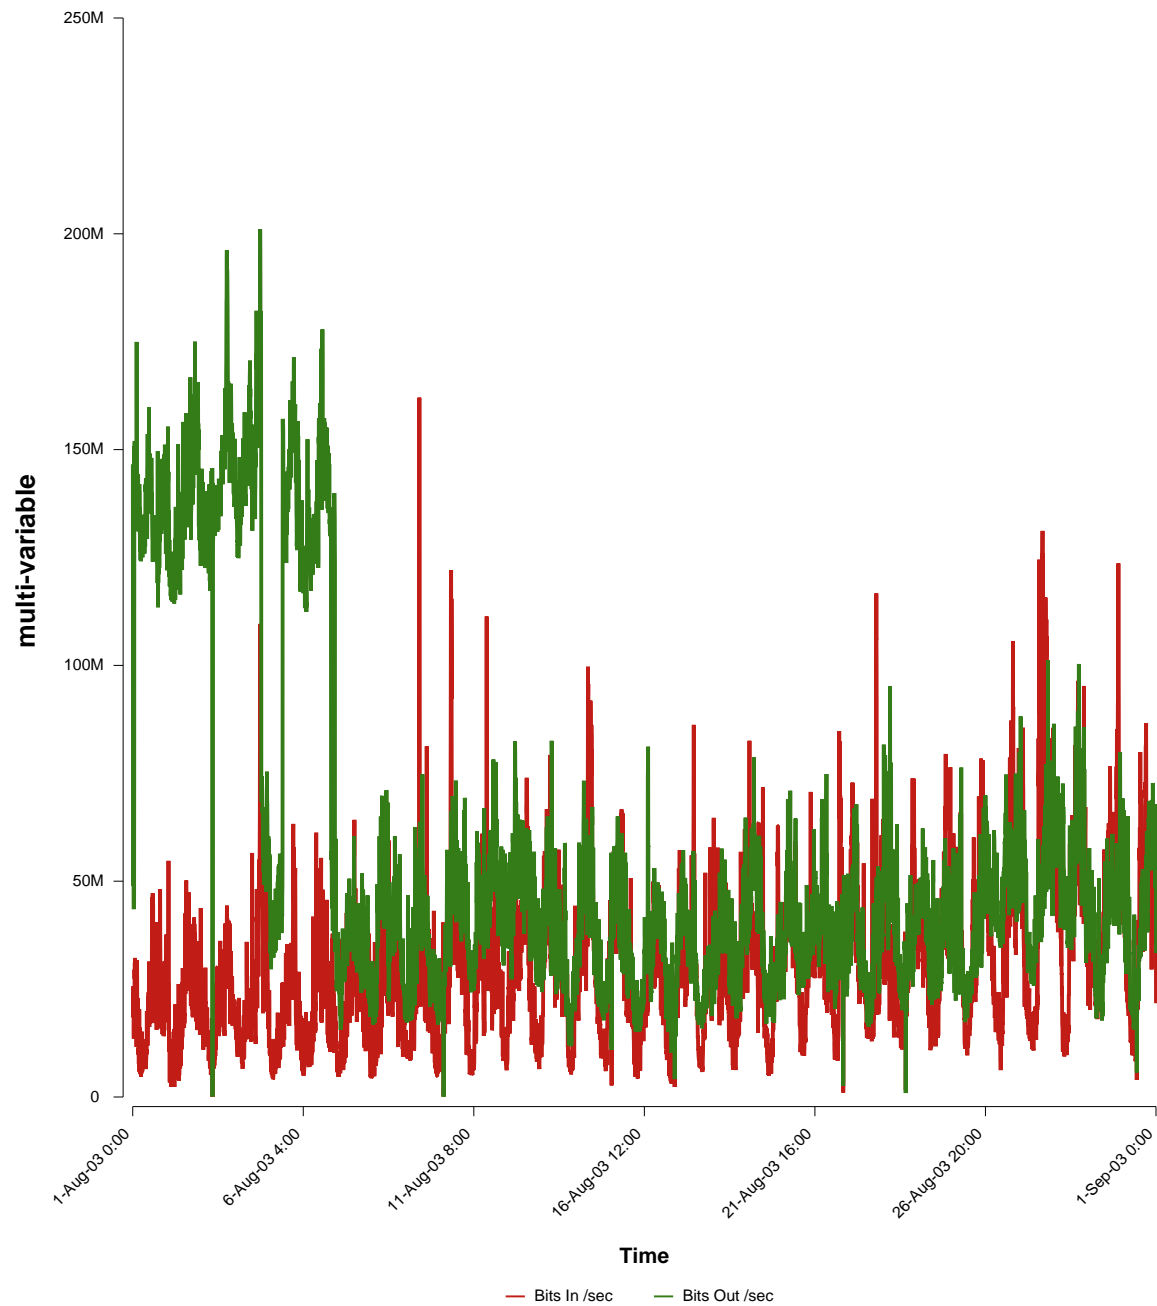

eHealth Trend Report

Divide by Time

SUNET-A-JONKOPING-HJ

From: 2003/08/01 00:00
To: 2003/08/31 23:59

Created: 2003/09/02 03:40:21