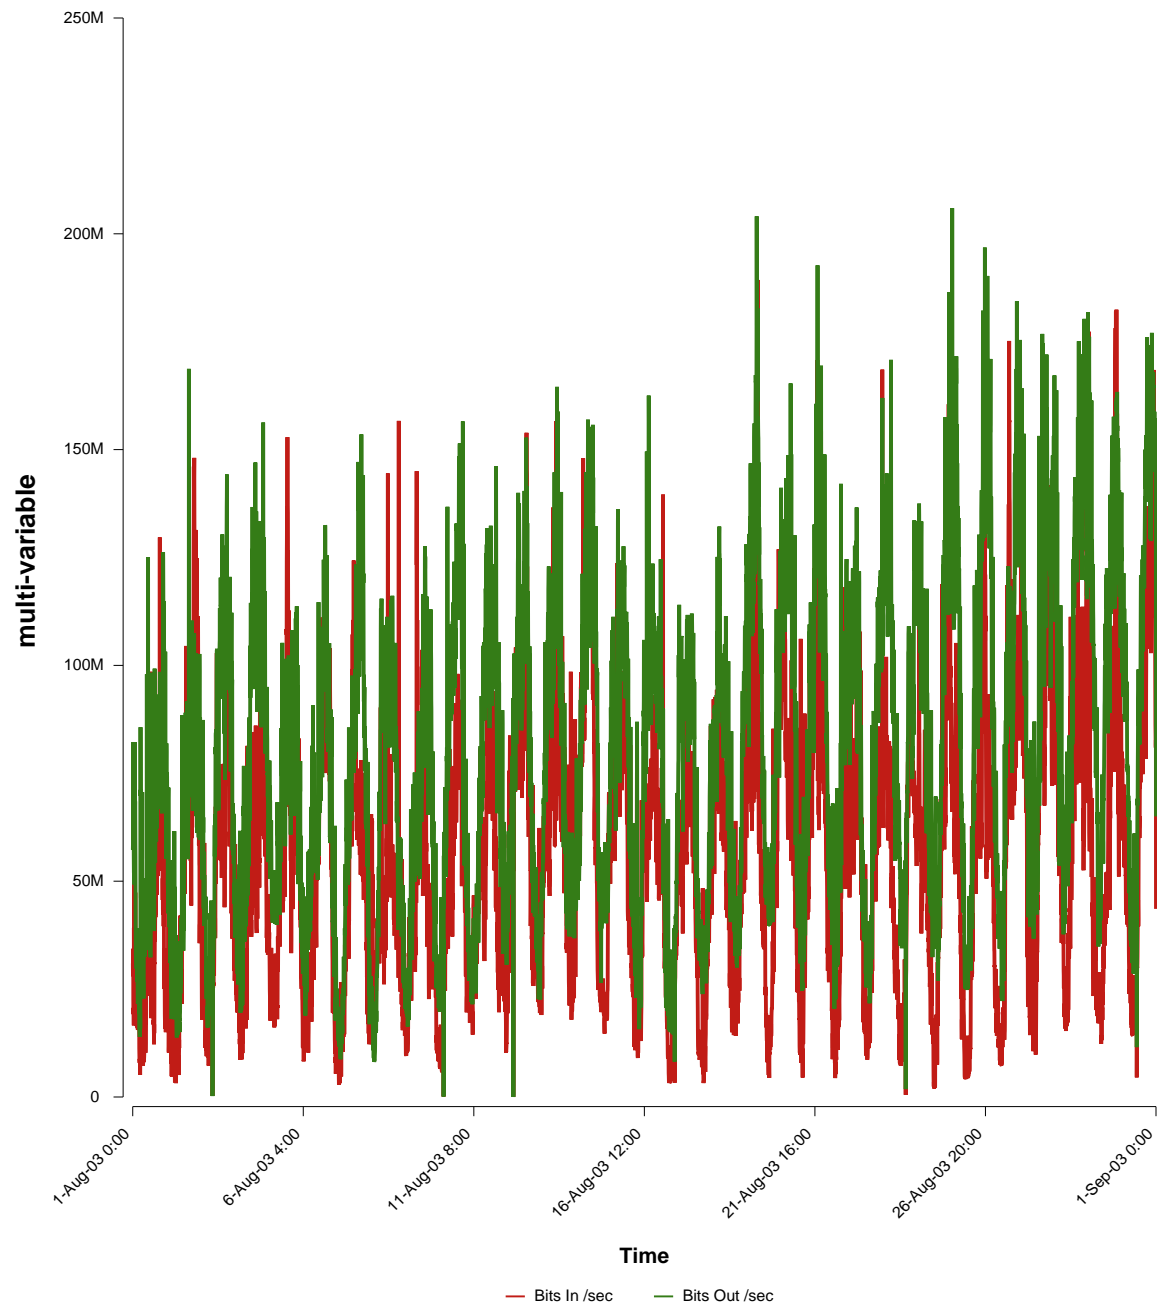

eHealth Trend Report

Divide by Time

SUNET-A-HALMSTAD-HH

From: 2003/08/01 00:00
To: 2003/08/31 23:59

Created: 2003/09/02 03:50:22