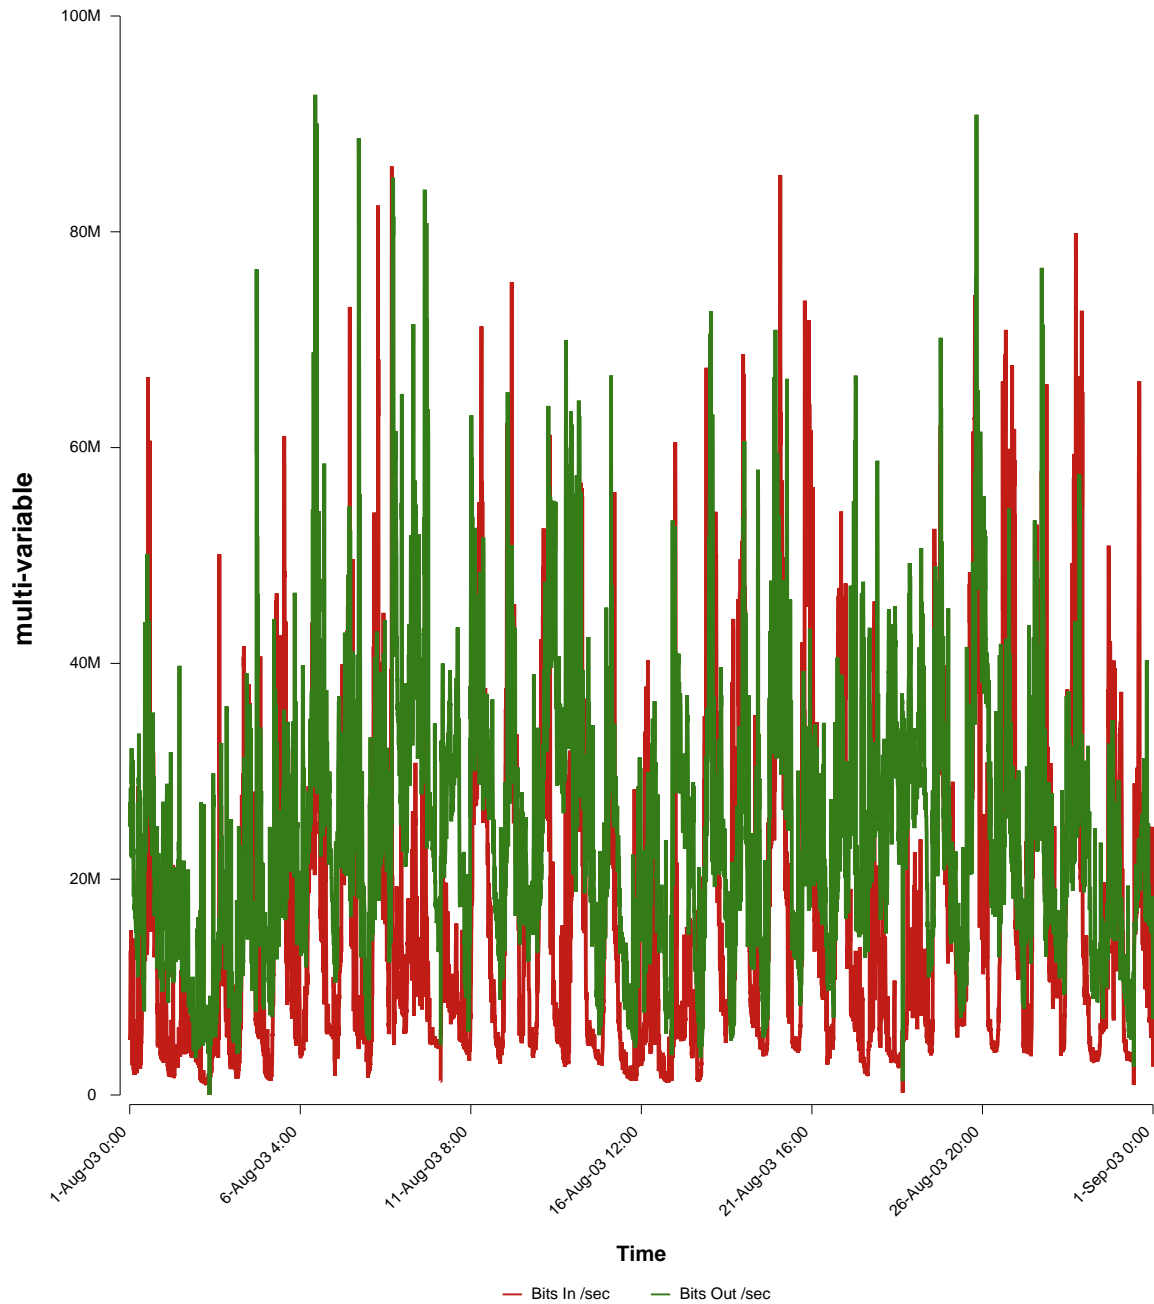

# eHealth Trend Report

Divide by Time

## SUNET-A-GBG-GU

From: 2003/08/01 00:00  
To: 2003/08/31 23:59

Created: 2003/09/02 03:40:21