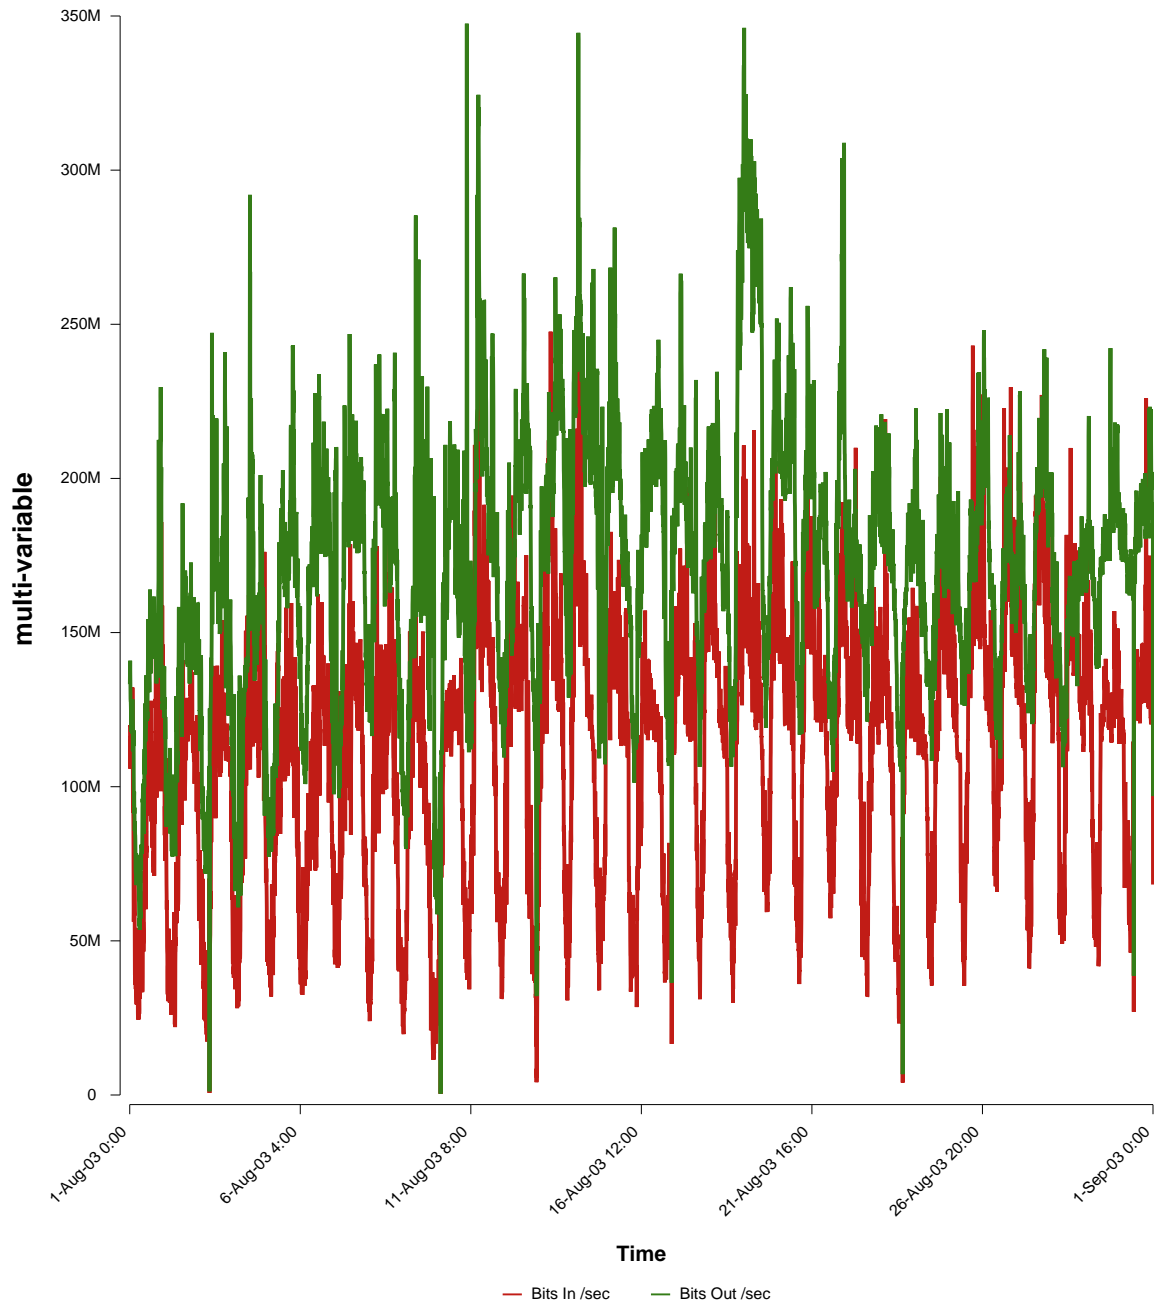

# eHealth Trend Report

Divide by Time

## SUNET-A-GBG-CHALMERS

From: 2003/08/01 00:00  
To: 2003/08/31 23:59

Created: 2003/09/02 03:30:17