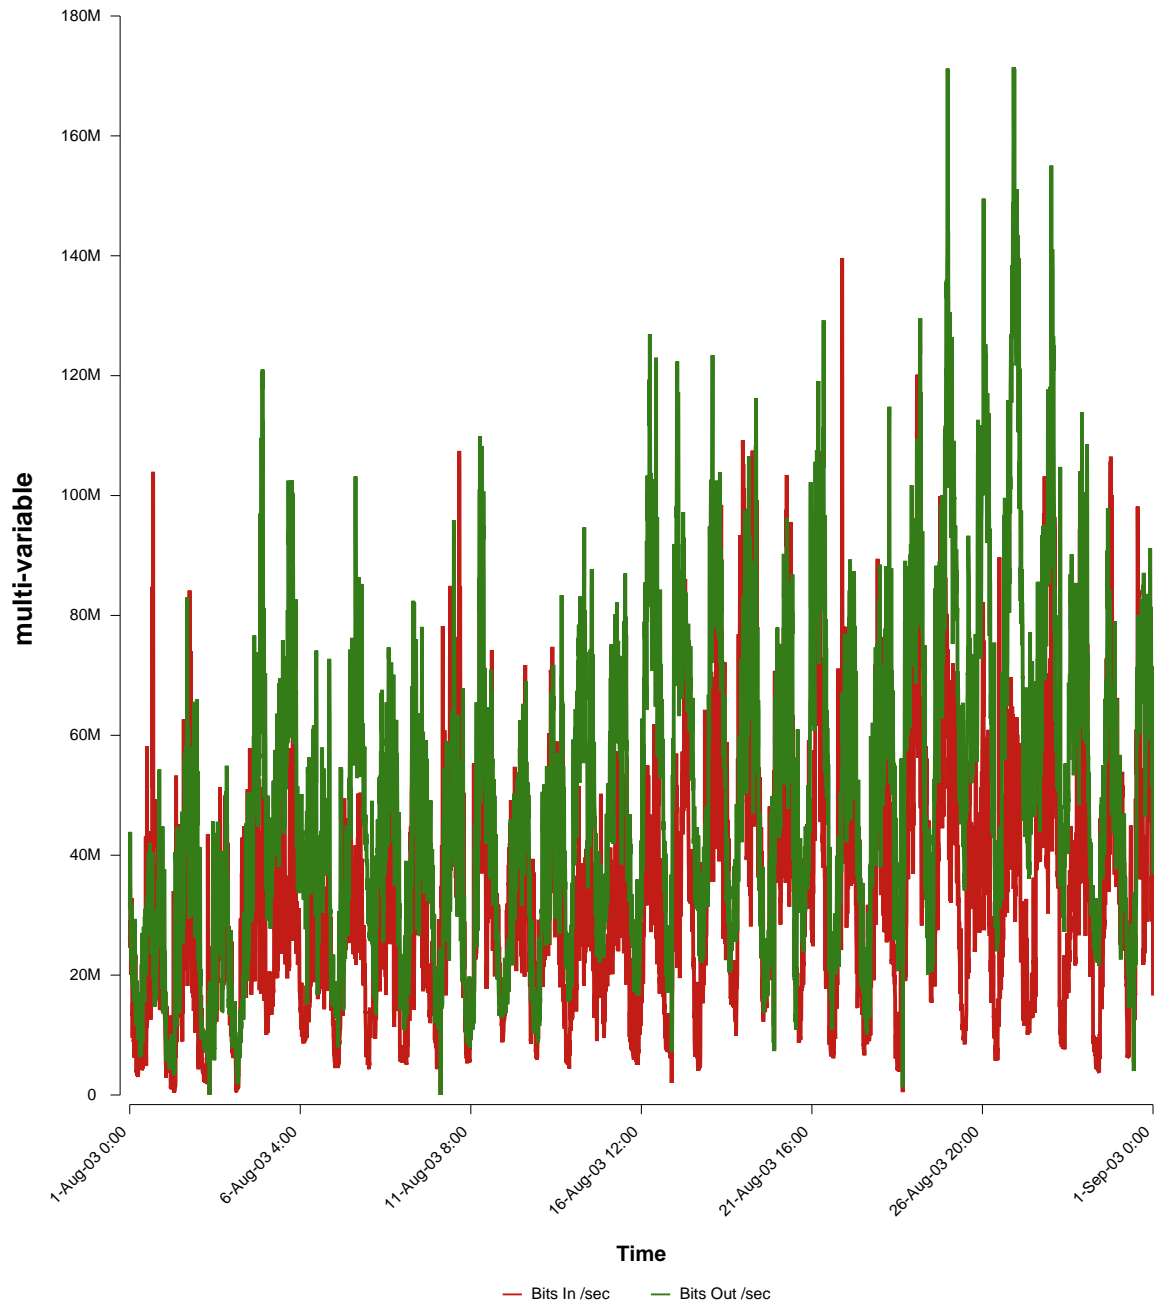

eHealth Trend Report

Divide by Time

SUNET-A-GAVLE-HIG

From: 2003/08/01 00:00
To: 2003/08/31 23:59

Created: 2003/09/02 03:20:21