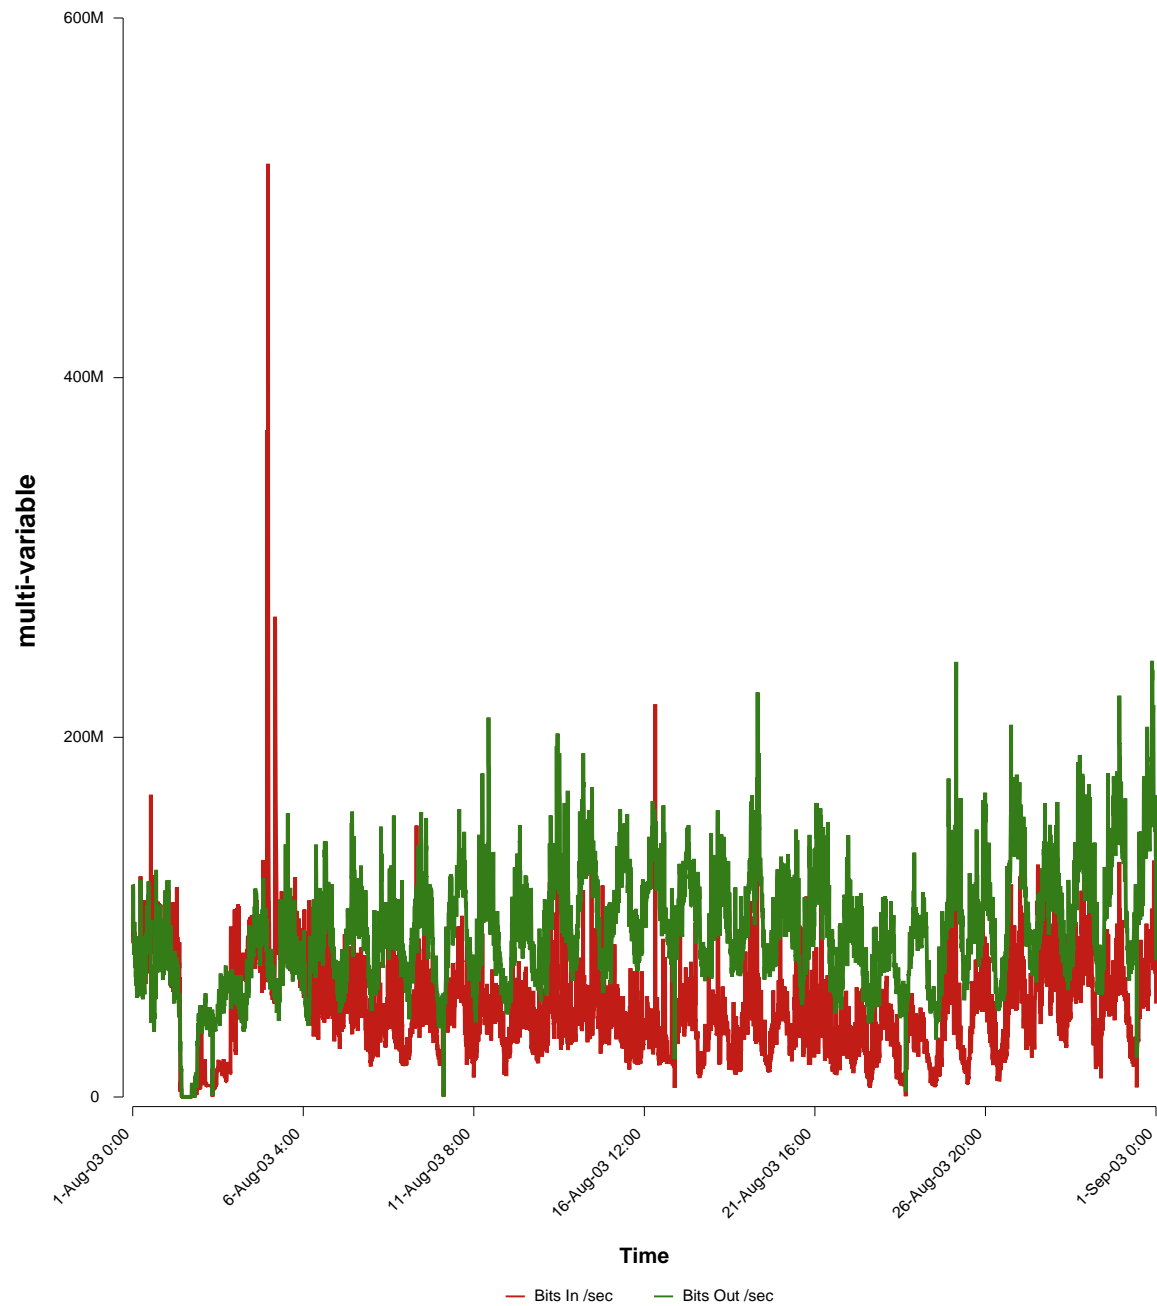

eHealth Trend Report

Divide by Time

SUNET-A-BORLANGE-DU

From: 2003/08/01 00:00
To: 2003/08/31 23:59

Created: 2003/09/02 03:10:16