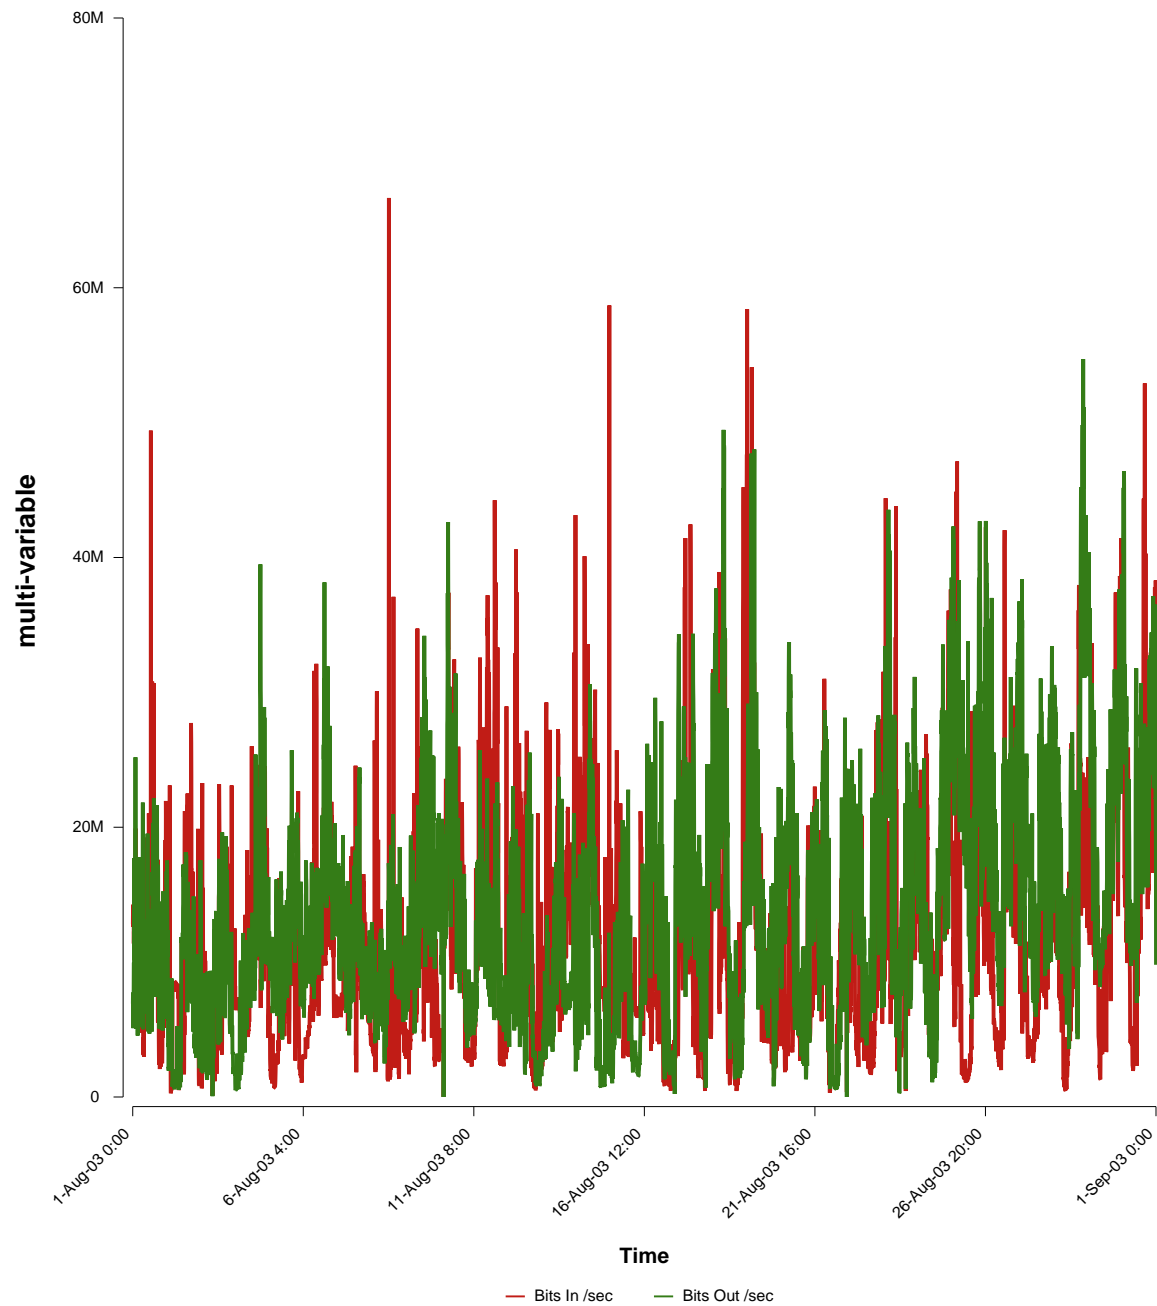

eHealth Trend Report

Divide by Time

SUNET-A-BORAS-HB

From: 2003/08/01 00:00
To: 2003/08/31 23:59

Created: 2003/09/02 03:05:16