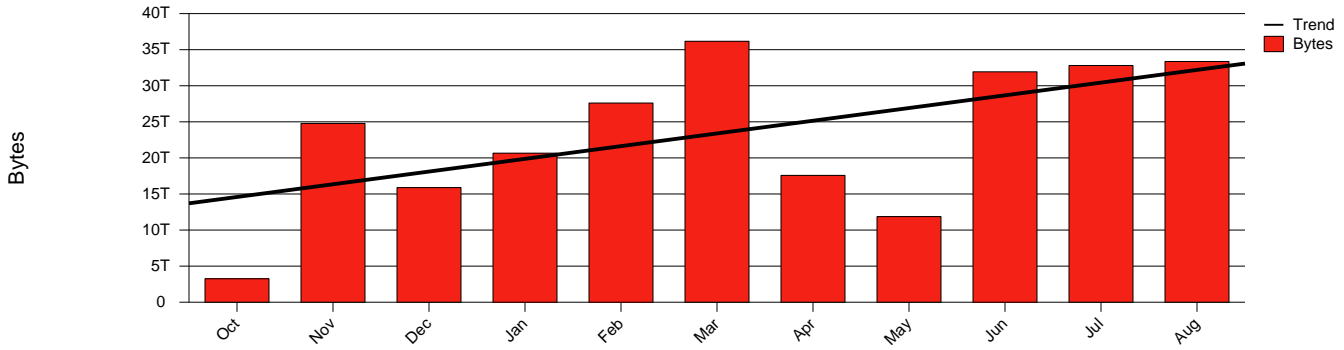

# Visby, HGO - Monthly Health Report

LAN/WAN

Report for 2003/08/31

Total Network Volume by Month

Total Network Volume by Week

Total Network Volume by Day

Situations to Watch

Rank	Element Name	Variable	Threshold	Monthly Average		Days to (from)
			Value	Actual	Predicted	Threshold
1	hgo-SRP(Out)	Volume (Bandwidth %)	80.000	2.524	2.643	Increasing
2	hgo-SRP(In)	Volume (Bandwidth %)	80.000	1.485	1.251	Increasing
3	hgo-SRP(In)	Errors (% Frames)	5.000	0.000	0.000	Increasing