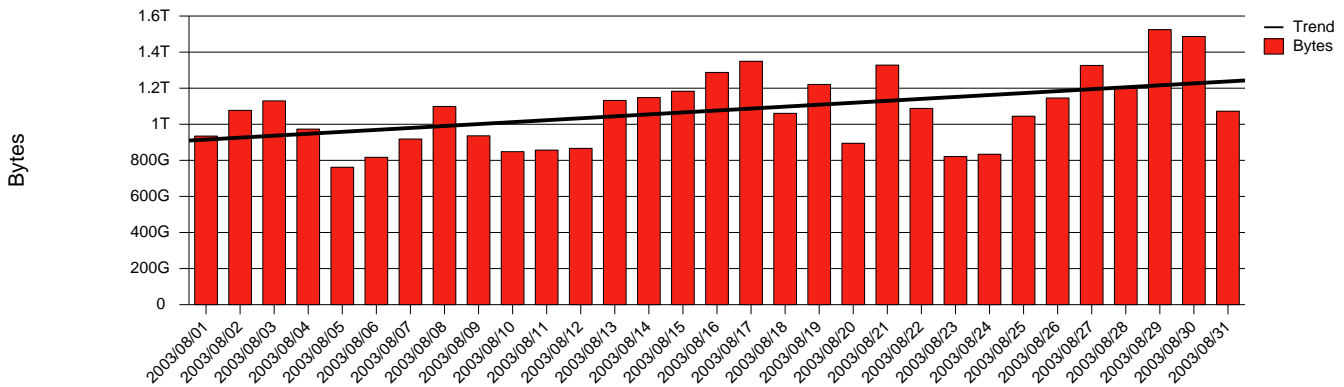

# Visby, HGO - Monthly Health Report

LAN/WAN

Report for 2003/08/31

Total Network Volume by Month

Total Network Volume by Week

Total Network Volume by Day

Situations to Watch

Rank	Element Name	Variable	Threshold	Monthly Average		Days to (from)
			Value	Actual	Predicted	Threshold
1	hgo-SRP(Out)	Volume (Bandwidth %)	80.000	2.524	2.643	Increasing
2	hgo-SRP(In)	Volume (Bandwidth %)	80.000	1.485	1.251	Increasing
3	hgo-SRP(In)	Errors (% Frames)	5.000	0.000	0.000	Increasing