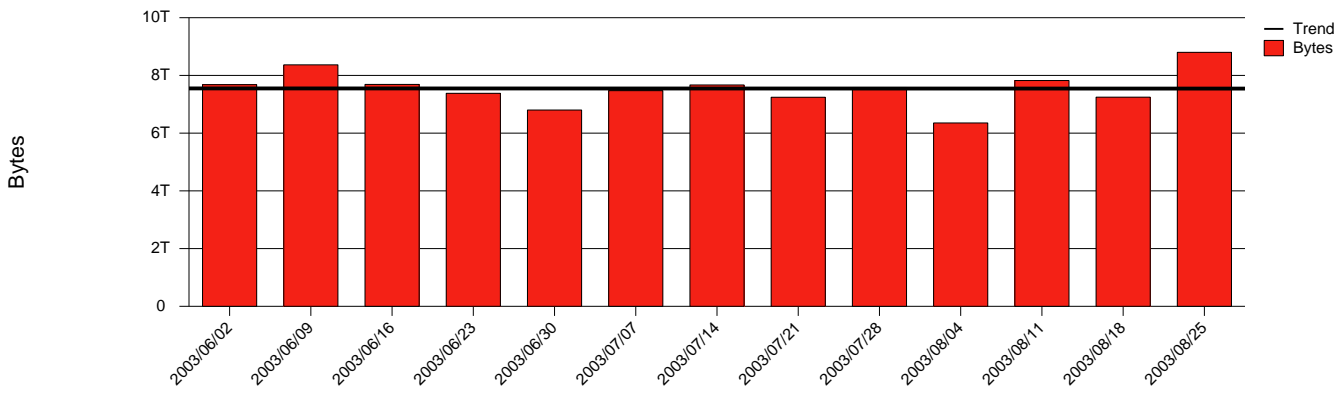

# Visby, HGO - Monthly Health Report

LAN/WAN

Report for 2003/08/31

Total Network Volume by Month

Total Network Volume by Week

Total Network Volume by Day

Situations to Watch

Rank	Element Name	Variable	Threshold	Monthly Average		Days to (from)
			Value	Actual	Predicted	Threshold
1	hgo-SRP(Out)	Volume (Bandwidth %)	80.000	2.524	2.643	Increasing
2	hgo-SRP(In)	Volume (Bandwidth %)	80.000	1.485	1.251	Increasing
3	hgo-SRP(In)	Errors (% Frames)	5.000	0.000	0.000	Increasing