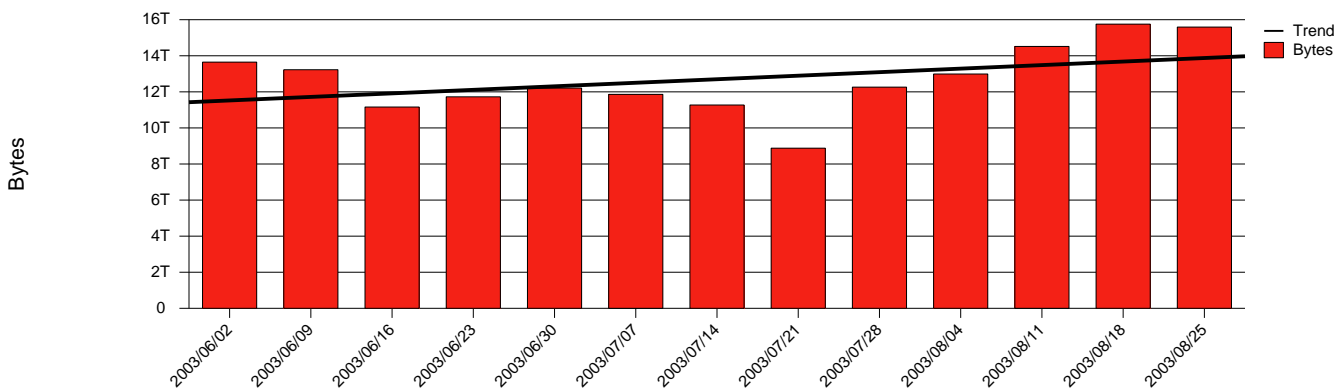

# Uppsala, UU - Monthly Health Report

LAN/WAN

Report for 2003/08/31

Total Network Volume by Month

Total Network Volume by Week

Total Network Volume by Day

Situations to Watch

Rank	Element Name	Variable	Threshold	Monthly Average		Days to (from) Threshold
			Value	Actual	Predicted	
1	uu1-SRP(Out)	Volume (Bandwidth %)	80.000	4.140	3.765	Increasing
2	uu1-SRP(In)	Volume (Bandwidth %)	80.000	3.521	3.596	Increasing
3	uu2-SRP(In)	Errors (% Frames)	5.000	0.172	0.052	Increasing
4	uu2-SRP(In)	Volume (Bandwidth %)	80.000	0.004	0.000	Decreasing
5	uu2-SRP(Out)	Volume (Bandwidth %)	80.000	0.001	0.064	Decreasing
6	uu1-SRP(In)	Errors (% Frames)	5.000	0.000	0.000	Decreasing