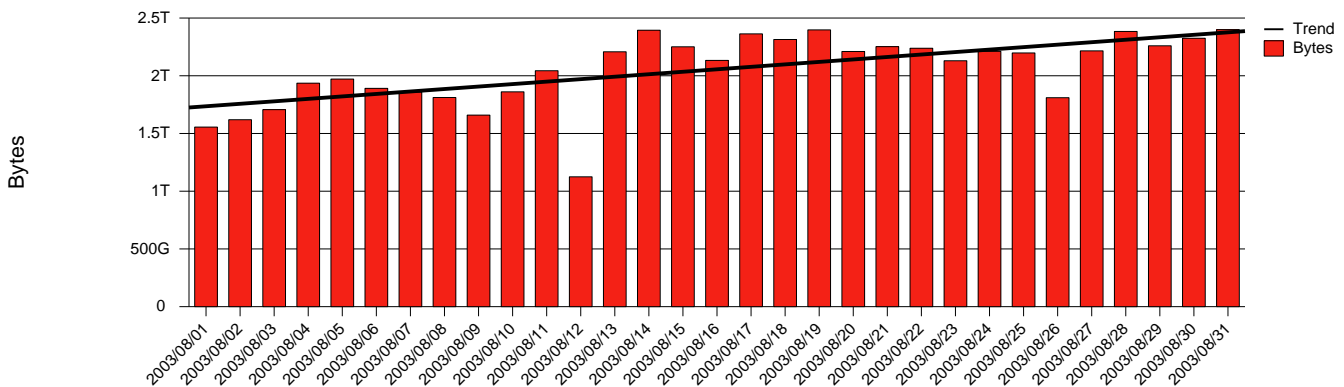

# Uppsala, UU - Monthly Health Report

LAN/WAN

Report for 2003/08/31

Total Network Volume by Month

Total Network Volume by Week

Total Network Volume by Day

Situations to Watch

Rank	Element Name	Variable	Threshold	Monthly Average		Days to (from) Threshold
			Value	Actual	Predicted	
1	uu1-SRP(Out)	Volume (Bandwidth %)	80.000	4.140	3.765	Increasing
2	uu1-SRP(In)	Volume (Bandwidth %)	80.000	3.521	3.596	Increasing
3	uu2-SRP(In)	Errors (% Frames)	5.000	0.172	0.052	Increasing
4	uu2-SRP(In)	Volume (Bandwidth %)	80.000	0.004	0.000	Decreasing
5	uu2-SRP(Out)	Volume (Bandwidth %)	80.000	0.001	0.064	Decreasing
6	uu1-SRP(In)	Errors (% Frames)	5.000	0.000	0.000	Decreasing