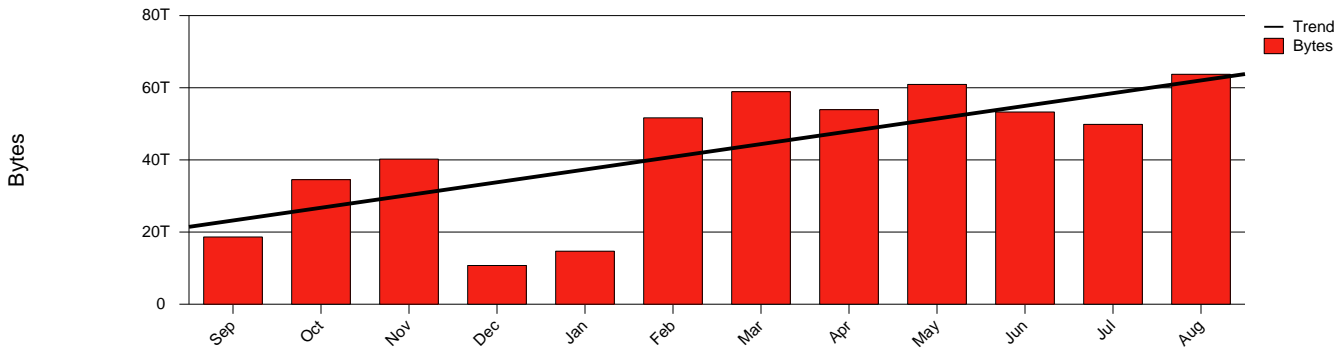

# Uppsala, UU - Monthly Health Report

LAN/WAN

Report for 2003/08/31

Total Network Volume by Month

Total Network Volume by Week

Total Network Volume by Day

Situations to Watch

Rank	Element Name	Variable	Threshold	Monthly Average		Days to (from) Threshold
			Value	Actual	Predicted	
1	uu1-SRP(Out)	Volume (Bandwidth %)	80.000	4.140	3.765	Increasing
2	uu1-SRP(In)	Volume (Bandwidth %)	80.000	3.521	3.596	Increasing
3	uu2-SRP(In)	Errors (% Frames)	5.000	0.172	0.052	Increasing
4	uu2-SRP(In)	Volume (Bandwidth %)	80.000	0.004	0.000	Decreasing
5	uu2-SRP(Out)	Volume (Bandwidth %)	80.000	0.001	0.064	Decreasing
6	uu1-SRP(In)	Errors (% Frames)	5.000	0.000	0.000	Decreasing