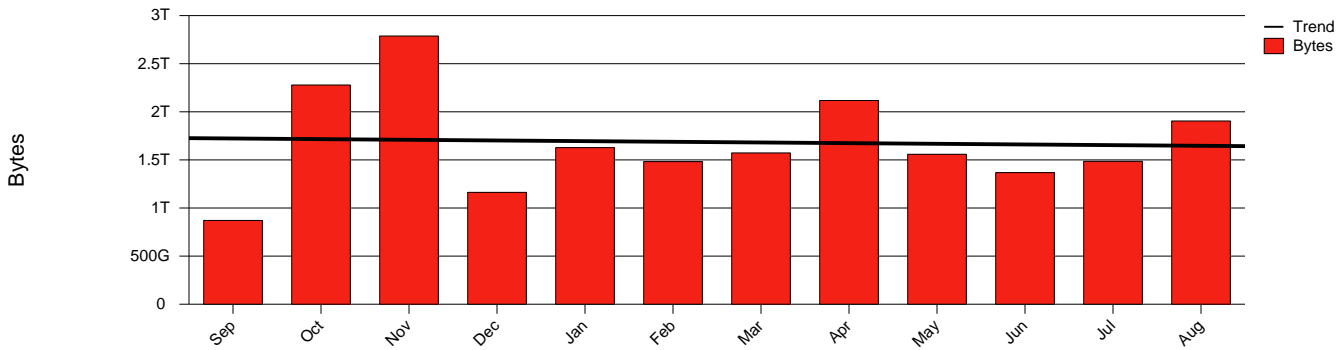

Uppsala, SLU - Monthly Health Report

LAN/WAN

Report for 2003/08/31

Total Network Volume by Month

Total Network Volume by Week

Total Network Volume by Day

Situations to Watch

Rank	Element Name	Variable	Threshold	Monthly Average		Days to (from) Threshold
			Value	Actual	Predicted	
1	slu2-SRP(In)	Errors (% Frames)	5.000	0.038	0.011	Increasing
2	slu2-SRP(In)	Volume (Bandwidth %)	80.000	0.003	0.003	Increasing
3	slu1-SRP(In)	Volume (Bandwidth %)	80.000	0.130	0.119	Decreasing
4	slu1-SRP(In)	Errors (% Frames)	5.000	0.000	0.000	Decreasing
5	slu1-SRP(Out)	Volume (Bandwidth %)	80.000	0.036	0.024	Decreasing
6	slu2-SRP(Out)	Volume (Bandwidth %)	80.000	0.060	0.038	Decreasing