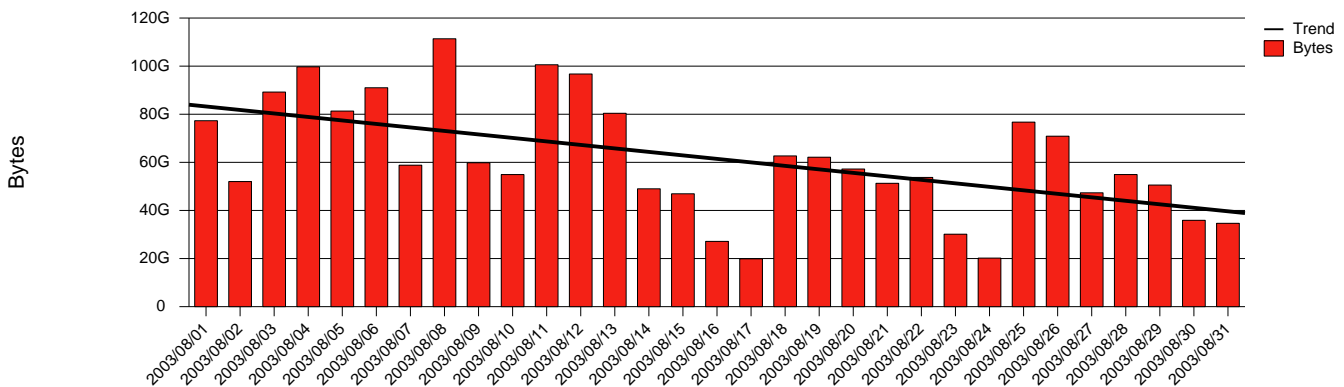

Uppsala, SLU - Monthly Health Report

LAN/WAN

Report for 2003/08/31

Total Network Volume by Month

Total Network Volume by Week

Total Network Volume by Day

Situations to Watch

Rank	Element Name	Variable	Threshold	Monthly Average		Days to (from) Threshold
			Value	Actual	Predicted	
1	slu2-SRP(In)	Errors (% Frames)	5.000	0.038	0.011	Increasing
2	slu2-SRP(In)	Volume (Bandwidth %)	80.000	0.003	0.003	Increasing
3	slu1-SRP(In)	Volume (Bandwidth %)	80.000	0.130	0.119	Decreasing
4	slu1-SRP(In)	Errors (% Frames)	5.000	0.000	0.000	Decreasing
5	slu1-SRP(Out)	Volume (Bandwidth %)	80.000	0.036	0.024	Decreasing
6	slu2-SRP(Out)	Volume (Bandwidth %)	80.000	0.060	0.038	Decreasing