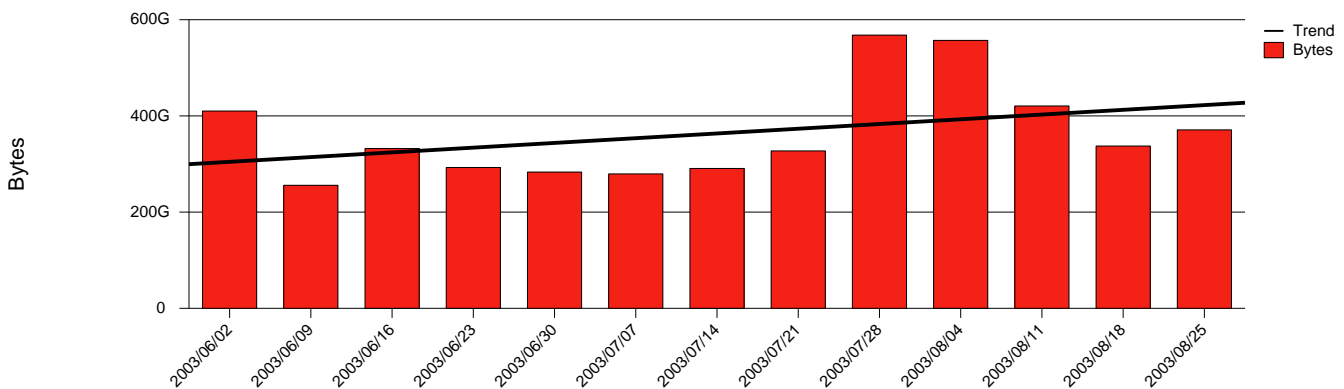

Uppsala, SLU - Monthly Health Report

LAN/WAN

Report for 2003/08/31

Total Network Volume by Month

Total Network Volume by Week

Total Network Volume by Day

Situations to Watch

Rank	Element Name	Variable	Threshold	Monthly Average		Days to (from) Threshold
			Value	Actual	Predicted	
1	slu2-SRP(In)	Errors (% Frames)	5.000	0.038	0.011	Increasing
2	slu2-SRP(In)	Volume (Bandwidth %)	80.000	0.003	0.003	Increasing
3	slu1-SRP(In)	Volume (Bandwidth %)	80.000	0.130	0.119	Decreasing
4	slu1-SRP(In)	Errors (% Frames)	5.000	0.000	0.000	Decreasing
5	slu1-SRP(Out)	Volume (Bandwidth %)	80.000	0.036	0.024	Decreasing
6	slu2-SRP(Out)	Volume (Bandwidth %)	80.000	0.060	0.038	Decreasing