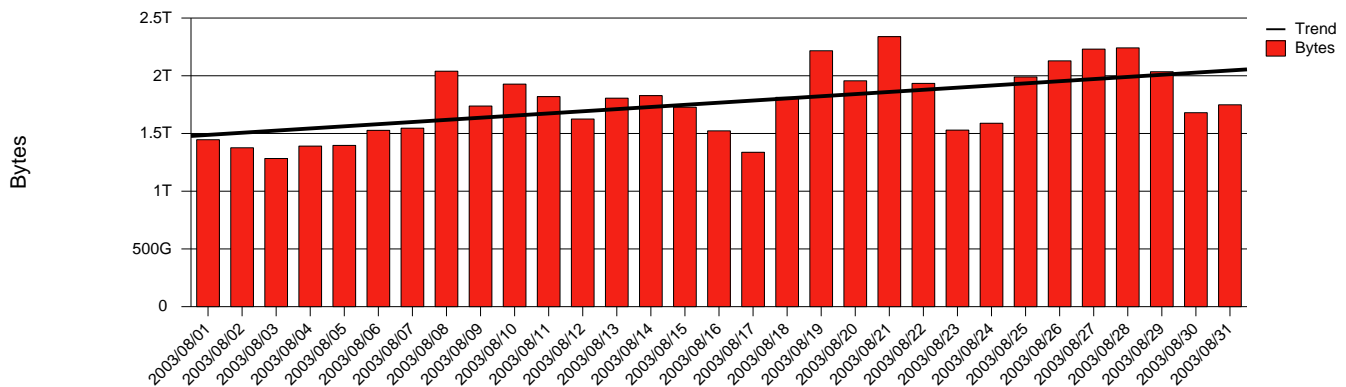

Umeå, UMU - Monthly Health Report

LAN/WAN

Report for 2003/08/31

Total Network Volume by Month

Total Network Volume by Week

Total Network Volume by Day

Situations to Watch

Rank	Element Name	Variable	Threshold	Monthly Average		Days to (from)
			Value	Actual	Predicted	Threshold
1	umu1-SRP(In)	Errors (% Frames)	5.000	0.000	0.000	Increasing
2	umu2-SRP(In)	Errors (% Frames)	5.000	0.000	0.000	Increasing
3	umu1-SRP(In)	Volume (Bandwidth %)	80.000	2.368	3.869	Decreasing
4	umu1-SRP(Out)	Volume (Bandwidth %)	80.000	4.099	4.313	Decreasing
5	umu2-SRP(In)	Volume (Bandwidth %)	80.000	0.002	0.000	Decreasing
6	umu2-SRP(Out)	Volume (Bandwidth %)	80.000	0.113	1.141	Decreasing