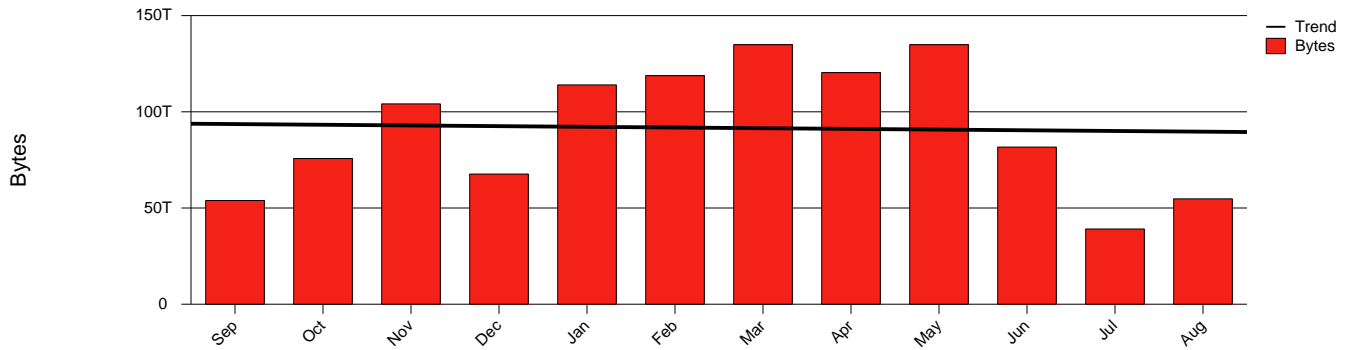

Umeå, UMU - Monthly Health Report

LAN/WAN

Report for 2003/08/31

Total Network Volume by Month

Total Network Volume by Week

Total Network Volume by Day

Situations to Watch

Rank	Element Name	Variable	Threshold	Monthly Average		Days to (from)
			Value	Actual	Predicted	Threshold
1	umu1-SRP(In)	Errors (% Frames)	5.000	0.000	0.000	Increasing
2	umu2-SRP(In)	Errors (% Frames)	5.000	0.000	0.000	Increasing
3	umu1-SRP(In)	Volume (Bandwidth %)	80.000	2.368	3.869	Decreasing
4	umu1-SRP(Out)	Volume (Bandwidth %)	80.000	4.099	4.313	Decreasing
5	umu2-SRP(In)	Volume (Bandwidth %)	80.000	0.002	0.000	Decreasing
6	umu2-SRP(Out)	Volume (Bandwidth %)	80.000	0.113	1.141	Decreasing