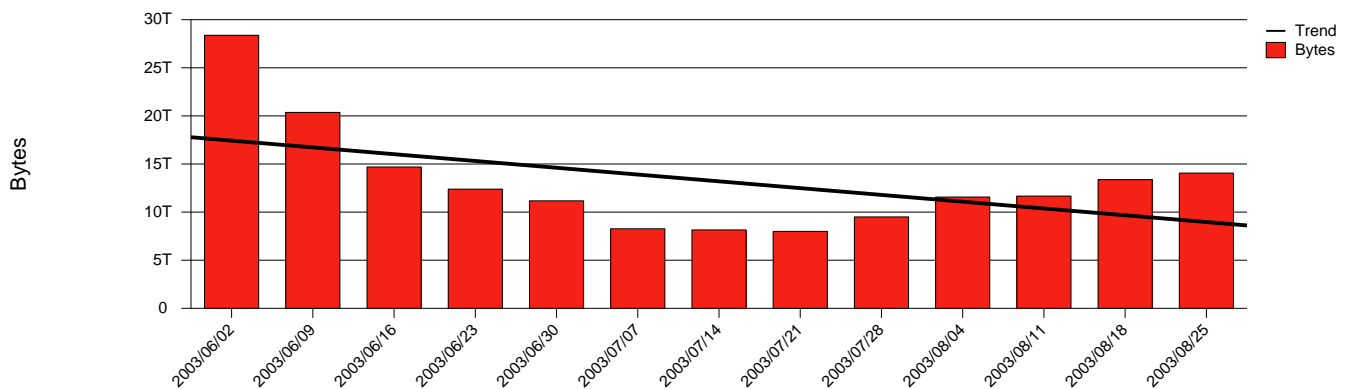

Umeå, UMU - Monthly Health Report

LAN/WAN

Report for 2003/08/31

Total Network Volume by Month

Total Network Volume by Week

Total Network Volume by Day

Situations to Watch

Rank	Element Name	Variable	Threshold	Monthly Average		Days to (from)
			Value	Actual	Predicted	Threshold
1	umu1-SRP(In)	Errors (% Frames)	5.000	0.000	0.000	Increasing
2	umu2-SRP(In)	Errors (% Frames)	5.000	0.000	0.000	Increasing
3	umu1-SRP(In)	Volume (Bandwidth %)	80.000	2.368	3.869	Decreasing
4	umu1-SRP(Out)	Volume (Bandwidth %)	80.000	4.099	4.313	Decreasing
5	umu2-SRP(In)	Volume (Bandwidth %)	80.000	0.002	0.000	Decreasing
6	umu2-SRP(Out)	Volume (Bandwidth %)	80.000	0.113	1.141	Decreasing