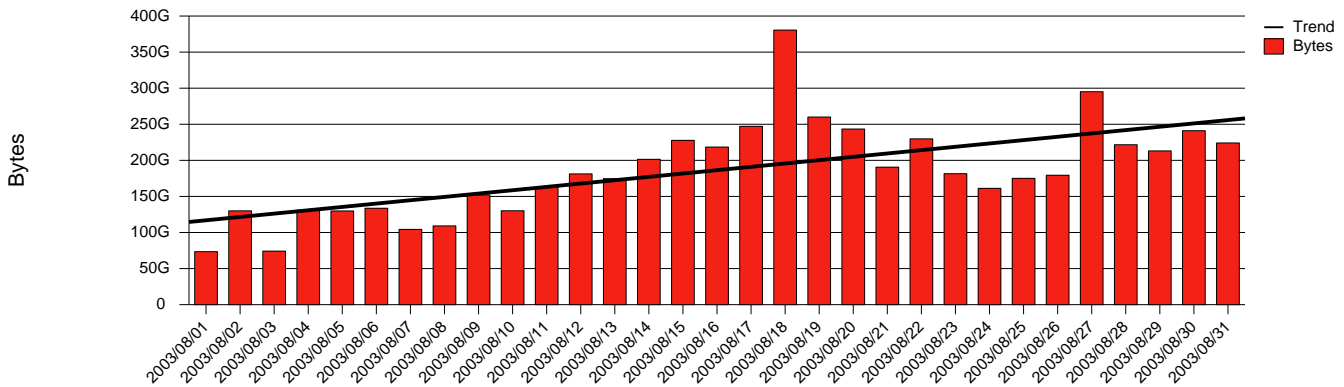

Trollhättan, HTU - Monthly Health Report

LAN/WAN

Report for 2003/08/31

Total Network Volume by Month

Total Network Volume by Week

Total Network Volume by Day

Situations to Watch

Rank	Element Name	Variable	Threshold	Monthly Average		Days to (from) Threshold
			Value	Actual	Predicted	
1	htu1-SRP(In)	Volume (Bandwidth %)	80.000	0.459	0.543	Increasing
2	htu1-SRP(Out)	Volume (Bandwidth %)	80.000	0.119	0.113	Increasing
3	htu2-SRP(In)	Errors (% Frames)	5.000	0.011	0.006	Increasing
4	htu2-SRP(Out)	Volume (Bandwidth %)	80.000	0.115	0.092	Increasing
5	htu2-SRP(In)	Volume (Bandwidth %)	80.000	0.000	0.000	Decreasing
6	htu1-SRP(In)	Errors (% Frames)	5.000	0.000	0.000	Decreasing