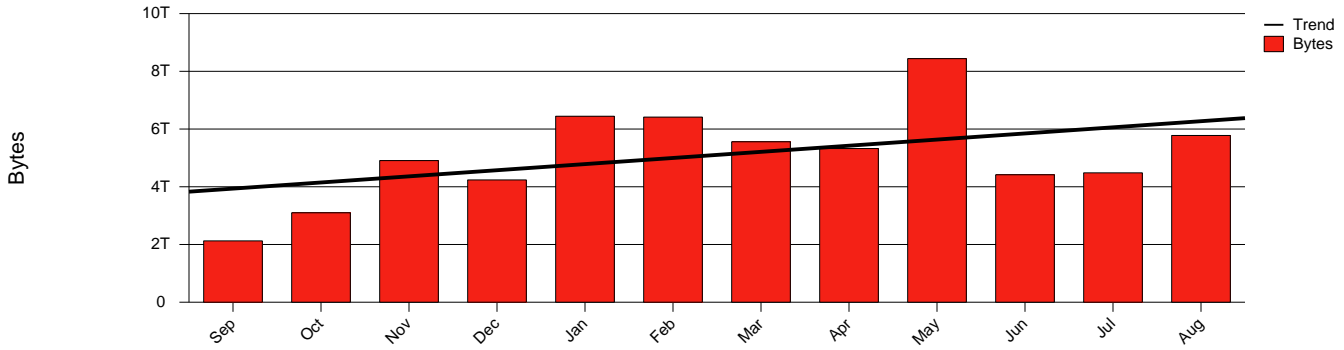

Trollhättan, HTU - Monthly Health Report

LAN/WAN

Report for 2003/08/31

Total Network Volume by Month

Total Network Volume by Week

Total Network Volume by Day

Situations to Watch

Rank	Element Name	Variable	Threshold	Monthly Average		Days to (from) Threshold
			Value	Actual	Predicted	
1	htu1-SRP(In)	Volume (Bandwidth %)	80.000	0.459	0.543	Increasing
2	htu1-SRP(Out)	Volume (Bandwidth %)	80.000	0.119	0.113	Increasing
3	htu2-SRP(In)	Errors (% Frames)	5.000	0.011	0.006	Increasing
4	htu2-SRP(Out)	Volume (Bandwidth %)	80.000	0.115	0.092	Increasing
5	htu2-SRP(In)	Volume (Bandwidth %)	80.000	0.000	0.000	Decreasing
6	htu1-SRP(In)	Errors (% Frames)	5.000	0.000	0.000	Decreasing