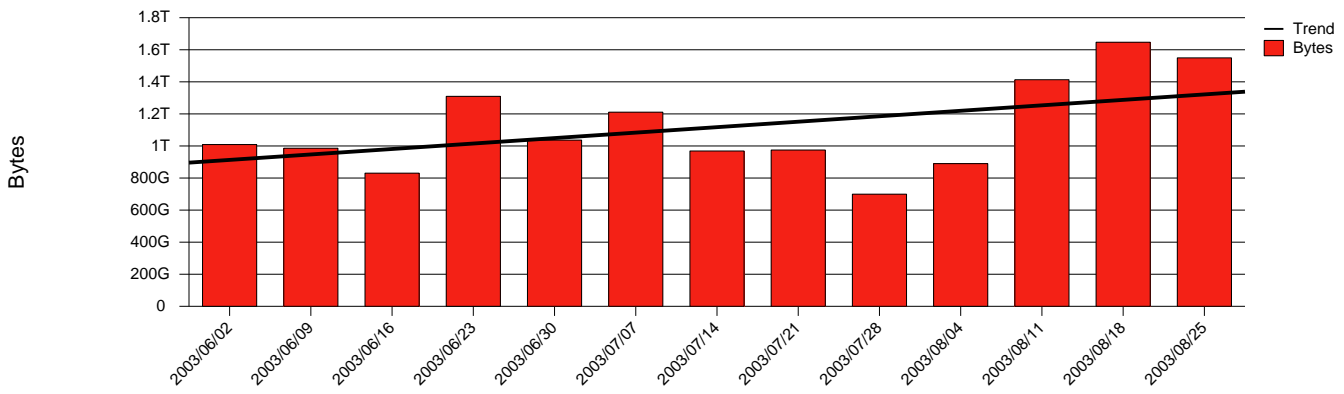

Trollhättan, HTU - Monthly Health Report

LAN/WAN

Report for 2003/08/31

Total Network Volume by Month

Total Network Volume by Week

Total Network Volume by Day

Situations to Watch

Rank	Element Name	Variable	Threshold	Monthly Average		Days to (from) Threshold
			Value	Actual	Predicted	
1	htu1-SRP(In)	Volume (Bandwidth %)	80.000	0.459	0.543	Increasing
2	htu1-SRP(Out)	Volume (Bandwidth %)	80.000	0.119	0.113	Increasing
3	htu2-SRP(In)	Errors (% Frames)	5.000	0.011	0.006	Increasing
4	htu2-SRP(Out)	Volume (Bandwidth %)	80.000	0.115	0.092	Increasing
5	htu2-SRP(In)	Volume (Bandwidth %)	80.000	0.000	0.000	Decreasing
6	htu1-SRP(In)	Errors (% Frames)	5.000	0.000	0.000	Decreasing