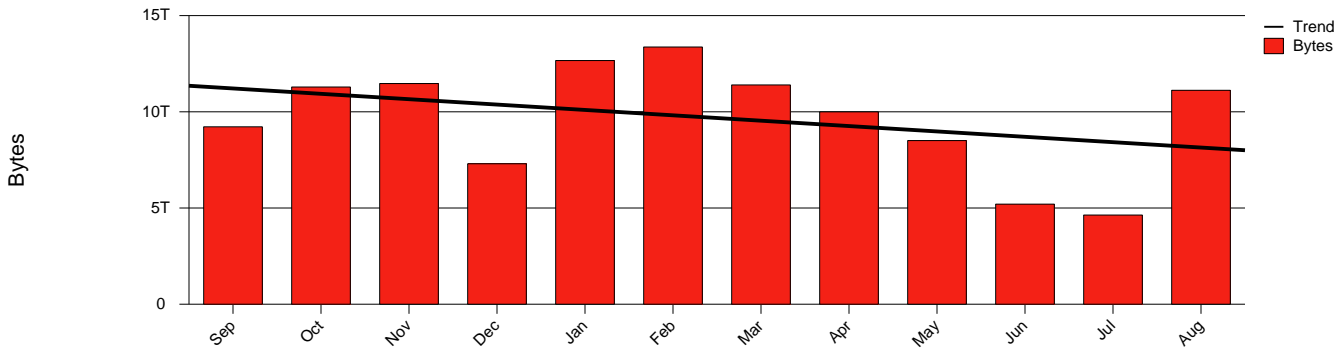

Skövde, HIS - Monthly Health Report

LAN/WAN

Report for 2003/08/31

Total Network Volume by Month

Total Network Volume by Week

Total Network Volume by Day

Situations to Watch

Rank	Element Name	Variable	Threshold	Monthly Average		Days to (from)
			Value	Actual	Predicted	
1	his2-SRP(In)	Errors (% Frames)	5.000	0.007	0.005	Increasing
2	his1-SRP(In)	Errors (% Frames)	5.000	0.000	0.000	Increasing
3	his1-SRP(In)	Volume (Bandwidth %)	80.000	0.666	0.217	Decreasing
4	his1-SRP(Out)	Volume (Bandwidth %)	80.000	0.670	0.402	Decreasing
5	his2-SRP(In)	Volume (Bandwidth %)	80.000	0.000	0.197	Decreasing
6	his2-SRP(Out)	Volume (Bandwidth %)	80.000	0.000	0.009	Decreasing