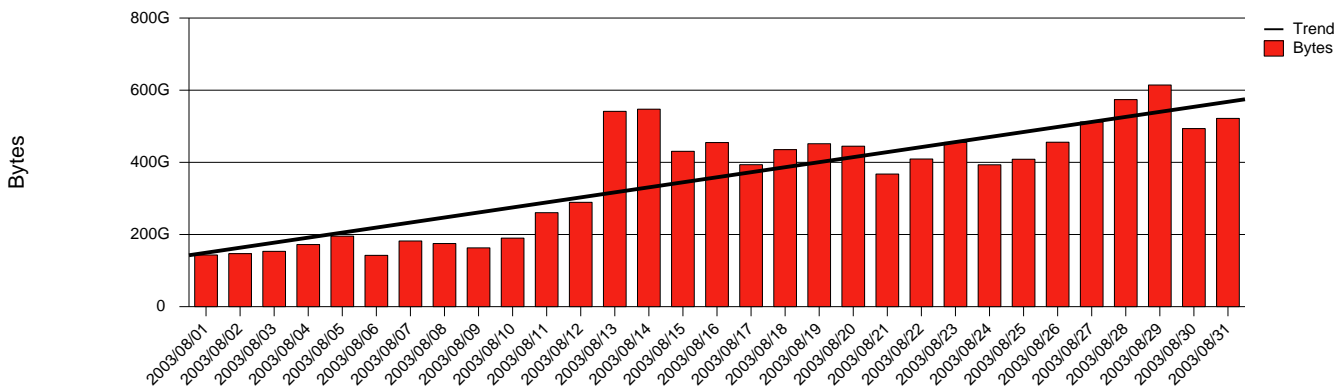

Skövde, HIS - Monthly Health Report

LAN/WAN

Report for 2003/08/31

Total Network Volume by Month

Total Network Volume by Week

Total Network Volume by Day

Situations to Watch

Rank	Element Name	Variable	Threshold	Monthly Average		Days to (from)
			Value	Actual	Predicted	
1	his2-SRP(In)	Errors (% Frames)	5.000	0.007	0.005	Increasing
2	his1-SRP(In)	Errors (% Frames)	5.000	0.000	0.000	Increasing
3	his1-SRP(In)	Volume (Bandwidth %)	80.000	0.666	0.217	Decreasing
4	his1-SRP(Out)	Volume (Bandwidth %)	80.000	0.670	0.402	Decreasing
5	his2-SRP(In)	Volume (Bandwidth %)	80.000	0.000	0.197	Decreasing
6	his2-SRP(Out)	Volume (Bandwidth %)	80.000	0.000	0.009	Decreasing