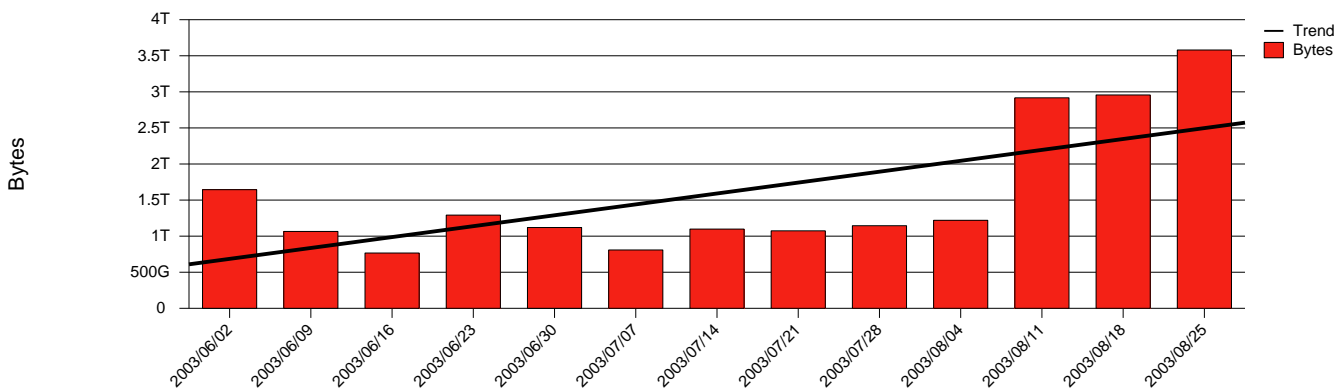

Skövde, HIS - Monthly Health Report

LAN/WAN

Report for 2003/08/31

Total Network Volume by Month

Total Network Volume by Week

Total Network Volume by Day

Situations to Watch

Rank	Element Name	Variable	Threshold	Monthly Average		Days to (from)
			Value	Actual	Predicted	
1	his2-SRP(In)	Errors (% Frames)	5.000	0.007	0.005	Increasing
2	his1-SRP(In)	Errors (% Frames)	5.000	0.000	0.000	Increasing
3	his1-SRP(In)	Volume (Bandwidth %)	80.000	0.666	0.217	Decreasing
4	his1-SRP(Out)	Volume (Bandwidth %)	80.000	0.670	0.402	Decreasing
5	his2-SRP(In)	Volume (Bandwidth %)	80.000	0.000	0.197	Decreasing
6	his2-SRP(Out)	Volume (Bandwidth %)	80.000	0.000	0.009	Decreasing