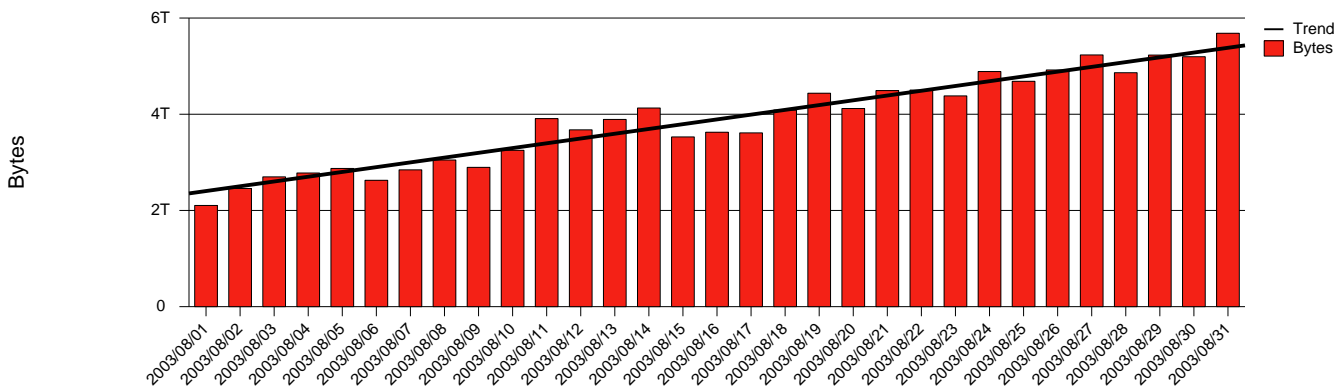

# Linköping, LIU - Monthly Health Report

LAN/WAN

Report for 2003/08/31

Total Network Volume by Month

Total Network Volume by Week

Total Network Volume by Day

Situations to Watch

Rank	Element Name	Variable	Threshold	Monthly Average		Days to (from) Threshold
			Value	Actual	Predicted	
1	liu1-SRP(In)	Errors (% Frames)	5.000	294.125	183.361	(218)
2	liu2-SRP(Out)	Volume (Bandwidth %)	80.000	8.463	8.117	Increasing
3	liu2-SRP(In)	Errors (% Frames)	5.000	0.000	0.000	Increasing
4	liu2-SRP(In)	Volume (Bandwidth %)	80.000	6.036	5.115	Decreasing
5	liu1-SRP(In)	Volume (Bandwidth %)	80.000	0.000	0.003	Decreasing
6	liu1-SRP(Out)	Volume (Bandwidth %)	80.000	0.000	0.006	Decreasing