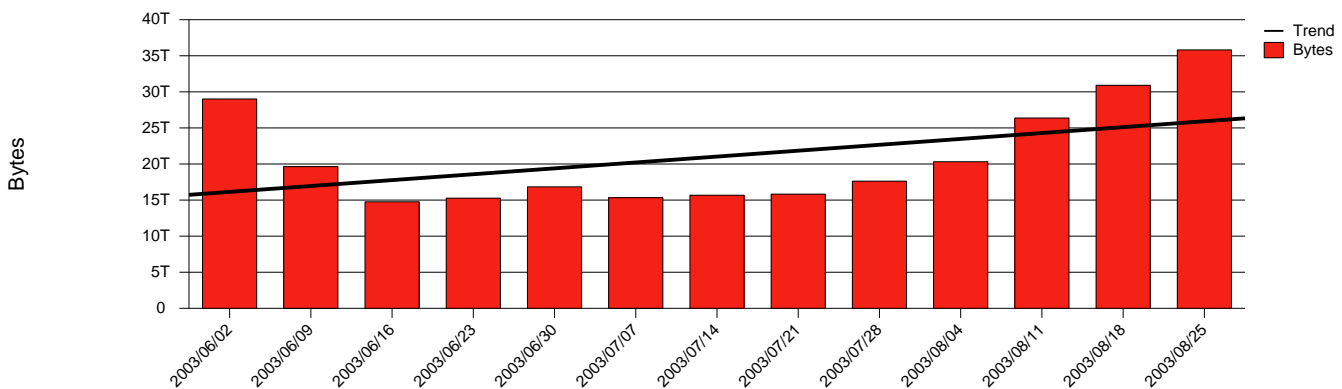

# Linköping, LIU - Monthly Health Report

LAN/WAN

Report for 2003/08/31

Total Network Volume by Month

Total Network Volume by Week

Total Network Volume by Day

Situations to Watch

Rank	Element Name	Variable	Threshold	Monthly Average		Days to (from) Threshold
			Value	Actual	Predicted	
1	liu1-SRP(In)	Errors (% Frames)	5.000	294.125	183.361	(218)
2	liu2-SRP(Out)	Volume (Bandwidth %)	80.000	8.463	8.117	Increasing
3	liu2-SRP(In)	Errors (% Frames)	5.000	0.000	0.000	Increasing
4	liu2-SRP(In)	Volume (Bandwidth %)	80.000	6.036	5.115	Decreasing
5	liu1-SRP(In)	Volume (Bandwidth %)	80.000	0.000	0.003	Decreasing
6	liu1-SRP(Out)	Volume (Bandwidth %)	80.000	0.000	0.006	Decreasing