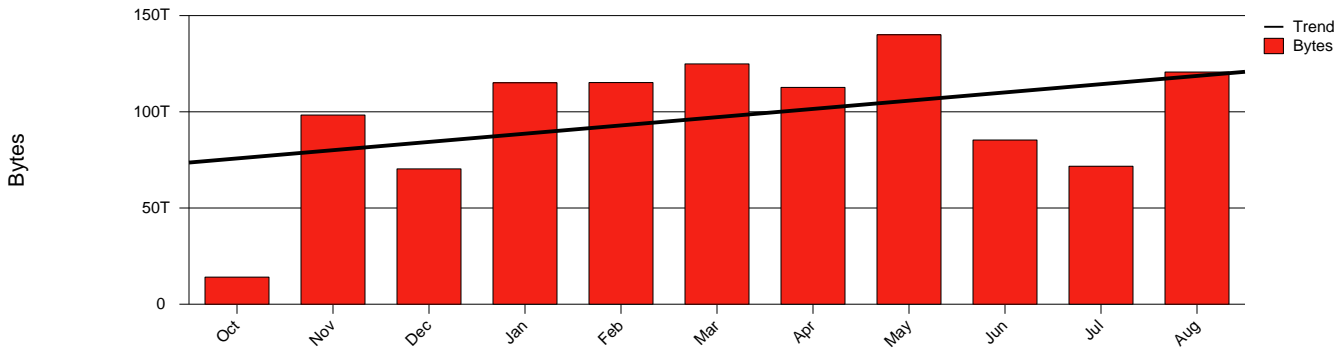

# Linköping, LIU - Monthly Health Report

LAN/WAN

Report for 2003/08/31

Total Network Volume by Month

Total Network Volume by Week

Total Network Volume by Day

Situations to Watch

Rank	Element Name	Variable	Threshold	Monthly Average		Days to (from) Threshold
			Value	Actual	Predicted	
1	liu1-SRP(In)	Errors (% Frames)	5.000	294.125	183.361	(218)
2	liu2-SRP(Out)	Volume (Bandwidth %)	80.000	8.463	8.117	Increasing
3	liu2-SRP(In)	Errors (% Frames)	5.000	0.000	0.000	Increasing
4	liu2-SRP(In)	Volume (Bandwidth %)	80.000	6.036	5.115	Decreasing
5	liu1-SRP(In)	Volume (Bandwidth %)	80.000	0.000	0.003	Decreasing
6	liu1-SRP(Out)	Volume (Bandwidth %)	80.000	0.000	0.006	Decreasing