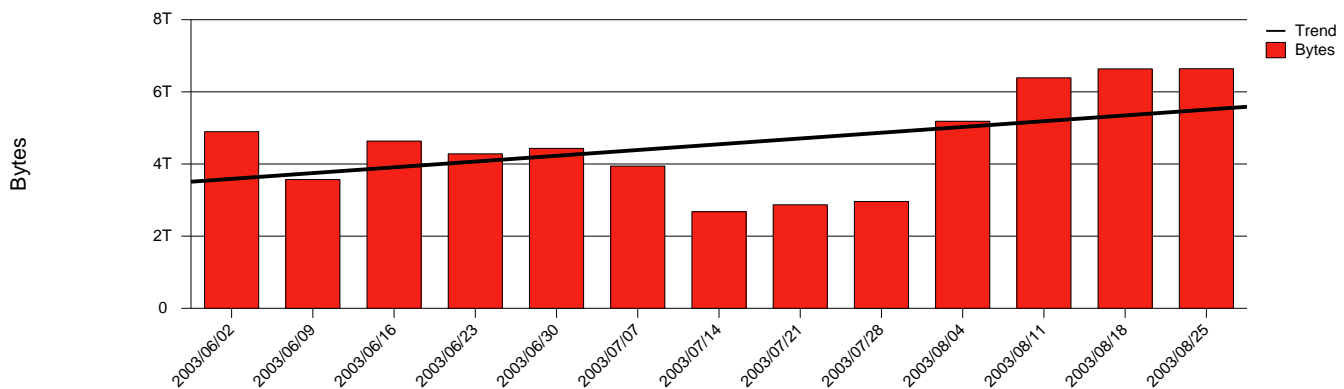

Kristianstad, HKR - Monthly Health Report

LAN/WAN

Report for 2003/08/31

Total Network Volume by Month

Total Network Volume by Week

Total Network Volume by Day

Situations to Watch

Rank	Element Name	Variable	Threshold	Monthly Average		Days to (from) Threshold
			Value	Actual	Predicted	
1	hkr1-SRP(Out)	Volume (Bandwidth %)	80.000	2.307	1.860	Increasing
2	hkr2-SRP(In)	Errors (% Frames)	5.000	0.008	0.003	Increasing
3	hkr1-SRP(In)	Errors (% Frames)	5.000	0.000	0.000	Increasing
4	hkr1-SRP(In)	Volume (Bandwidth %)	80.000	0.818	0.664	Decreasing
5	hkr2-SRP(In)	Volume (Bandwidth %)	80.000	0.001	0.000	Decreasing
6	hkr2-SRP(Out)	Volume (Bandwidth %)	80.000	0.000	0.000	Decreasing