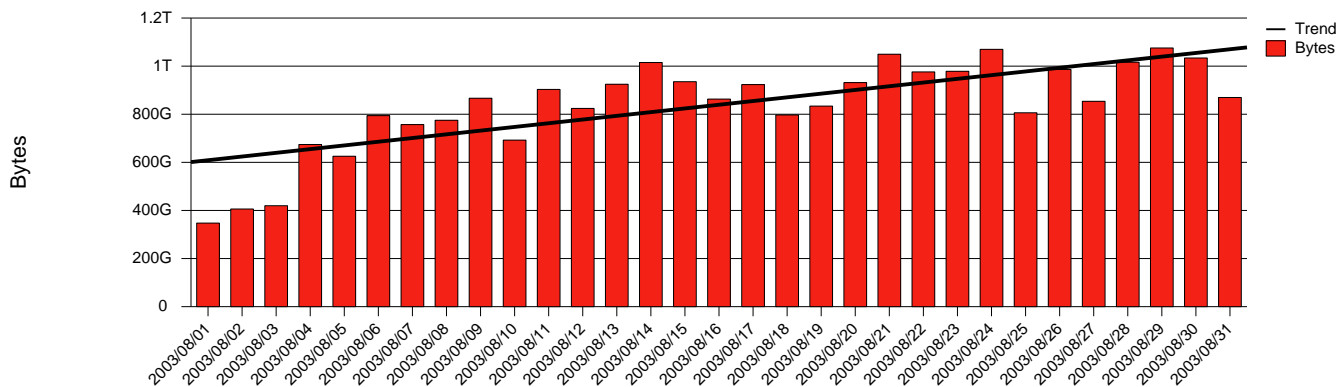

Kristianstad, HKR - Monthly Health Report

LAN/WAN

Report for 2003/08/31

Total Network Volume by Month

Total Network Volume by Week

Total Network Volume by Day

Situations to Watch

Rank	Element Name	Variable	Threshold	Monthly Average		Days to (from) Threshold
			Value	Actual	Predicted	
1	hkr1-SRP(Out)	Volume (Bandwidth %)	80.000	2.307	1.860	Increasing
2	hkr2-SRP(In)	Errors (% Frames)	5.000	0.008	0.003	Increasing
3	hkr1-SRP(In)	Errors (% Frames)	5.000	0.000	0.000	Increasing
4	hkr1-SRP(In)	Volume (Bandwidth %)	80.000	0.818	0.664	Decreasing
5	hkr2-SRP(In)	Volume (Bandwidth %)	80.000	0.001	0.000	Decreasing
6	hkr2-SRP(Out)	Volume (Bandwidth %)	80.000	0.000	0.000	Decreasing