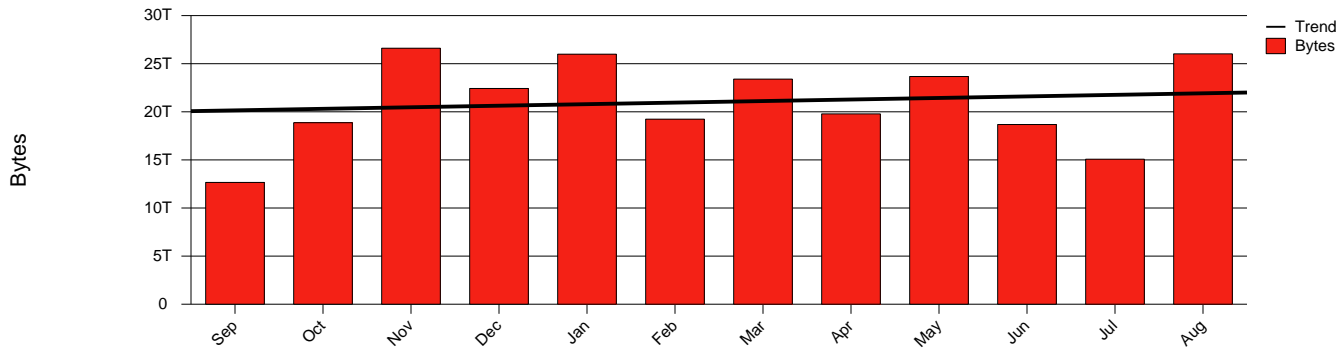

Kristianstad, HKR - Monthly Health Report

LAN/WAN

Report for 2003/08/31

Total Network Volume by Month

Total Network Volume by Week

Total Network Volume by Day

Situations to Watch

Rank	Element Name	Variable	Threshold	Monthly Average		Days to (from) Threshold
			Value	Actual	Predicted	
1	hkr1-SRP(Out)	Volume (Bandwidth %)	80.000	2.307	1.860	Increasing
2	hkr2-SRP(In)	Errors (% Frames)	5.000	0.008	0.003	Increasing
3	hkr1-SRP(In)	Errors (% Frames)	5.000	0.000	0.000	Increasing
4	hkr1-SRP(In)	Volume (Bandwidth %)	80.000	0.818	0.664	Decreasing
5	hkr2-SRP(In)	Volume (Bandwidth %)	80.000	0.001	0.000	Decreasing
6	hkr2-SRP(Out)	Volume (Bandwidth %)	80.000	0.000	0.000	Decreasing