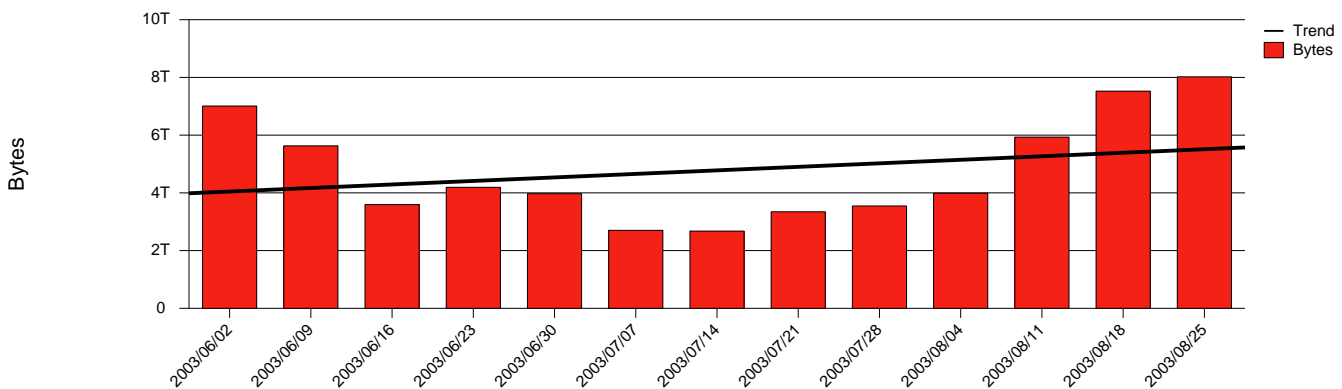

Karlstad, KAU - Monthly Health Report

LAN/WAN

Report for 2003/08/31

Total Network Volume by Month

Total Network Volume by Week

Total Network Volume by Day

Situations to Watch

Rank	Element Name	Variable	Threshold	Monthly Average		Days to (from) Threshold
			Value	Actual	Predicted	
1	kau2-SRP(In)	Volume (Bandwidth %)	80.000	0.134	0.140	Increasing
2	kau1-SRP(In)	Volume (Bandwidth %)	80.000	1.200	1.028	Decreasing
3	kau1-SRP(In)	Errors (% Frames)	5.000	0.000	0.000	Decreasing
4	kau1-SRP(Out)	Volume (Bandwidth %)	80.000	0.989	1.001	Decreasing
5	kau2-SRP(In)	Errors (% Frames)	5.000	0.000	0.000	Decreasing
6	kau2-SRP(Out)	Volume (Bandwidth %)	80.000	0.912	0.988	Decreasing