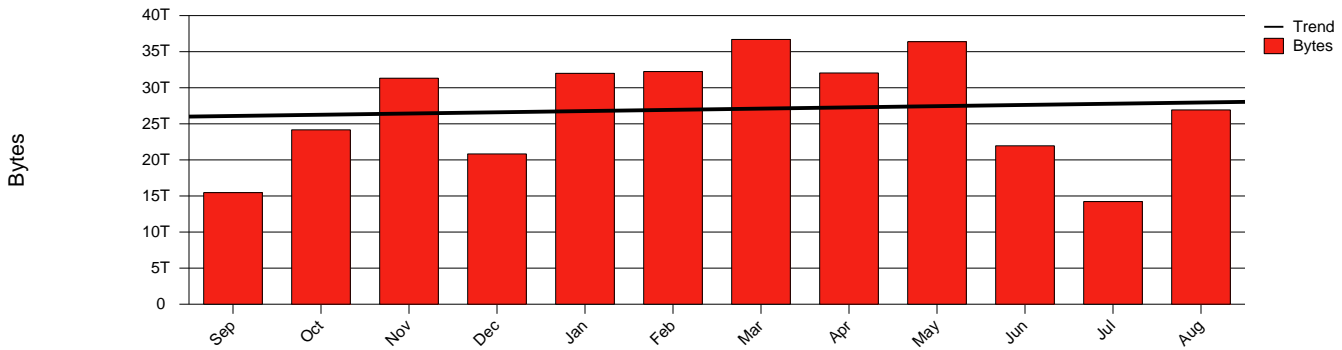

Karlstad, KAU - Monthly Health Report

LAN/WAN

Report for 2003/08/31

Total Network Volume by Month

Total Network Volume by Week

Total Network Volume by Day

Situations to Watch

Rank	Element Name	Variable	Threshold	Monthly Average		Days to (from) Threshold
			Value	Actual	Predicted	
1	kau2-SRP(In)	Volume (Bandwidth %)	80.000	0.134	0.140	Increasing
2	kau1-SRP(In)	Volume (Bandwidth %)	80.000	1.200	1.028	Decreasing
3	kau1-SRP(In)	Errors (% Frames)	5.000	0.000	0.000	Decreasing
4	kau1-SRP(Out)	Volume (Bandwidth %)	80.000	0.989	1.001	Decreasing
5	kau2-SRP(In)	Errors (% Frames)	5.000	0.000	0.000	Decreasing
6	kau2-SRP(Out)	Volume (Bandwidth %)	80.000	0.912	0.988	Decreasing