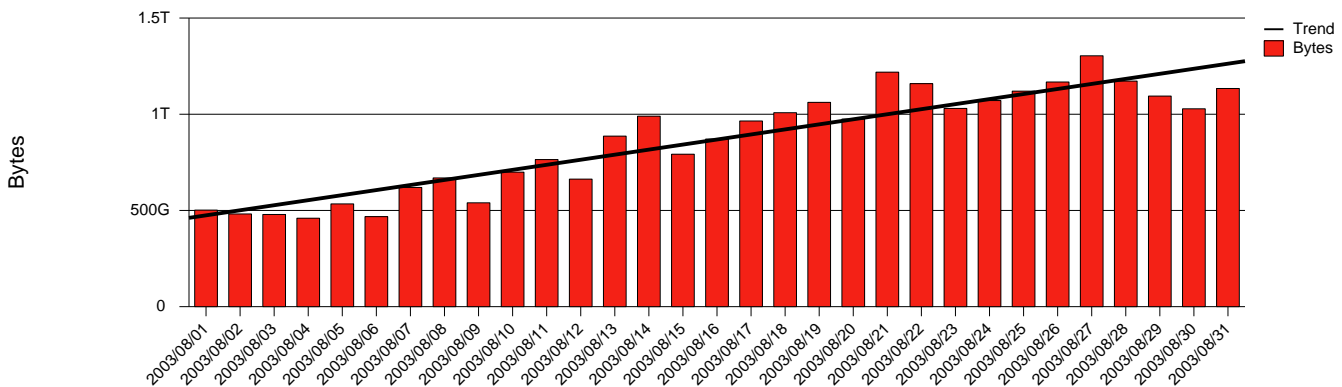

Karlstad, KAU - Monthly Health Report

LAN/WAN

Report for 2003/08/31

Total Network Volume by Month

Total Network Volume by Week

Total Network Volume by Day

Situations to Watch

Rank	Element Name	Variable	Threshold	Monthly Average		Days to (from) Threshold
			Value	Actual	Predicted	
1	kau2-SRP(In)	Volume (Bandwidth %)	80.000	0.134	0.140	Increasing
2	kau1-SRP(In)	Volume (Bandwidth %)	80.000	1.200	1.028	Decreasing
3	kau1-SRP(In)	Errors (% Frames)	5.000	0.000	0.000	Decreasing
4	kau1-SRP(Out)	Volume (Bandwidth %)	80.000	0.989	1.001	Decreasing
5	kau2-SRP(In)	Errors (% Frames)	5.000	0.000	0.000	Decreasing
6	kau2-SRP(Out)	Volume (Bandwidth %)	80.000	0.912	0.988	Decreasing