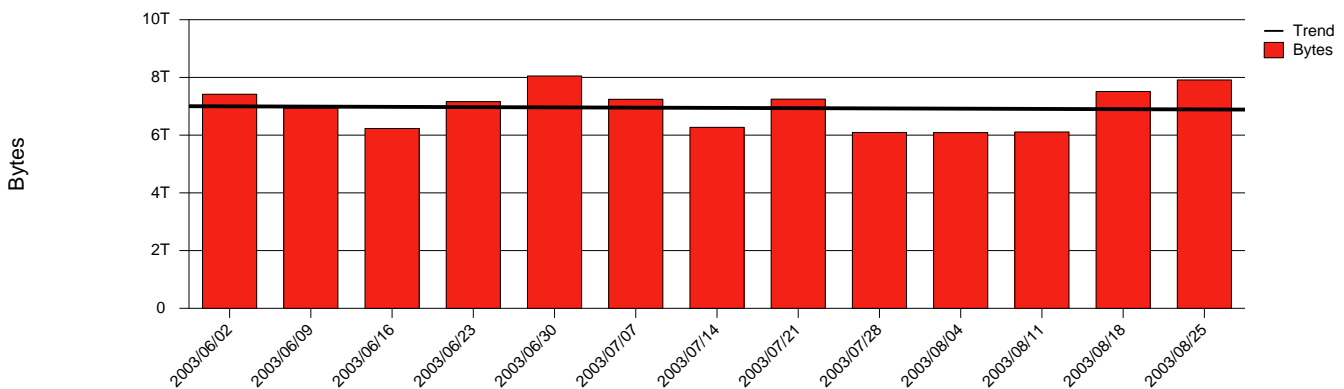

Kalmar, HIK - Monthly Health Report

LAN/WAN

Report for 2003/08/31

Total Network Volume by Month

Total Network Volume by Week

Total Network Volume by Day

Situations to Watch

Rank	Element Name	Variable	Threshold	Monthly Average		Days to (from) Threshold
			Value	Actual	Predicted	
1	hik1-SRP(In)	Volume (Bandwidth %)	80.000	1.386	1.485	Increasing
2	hik2-SRP(In)	Errors (% Frames)	5.000	0.004	0.002	Increasing
3	hik1-SRP(In)	Errors (% Frames)	5.000	0.000	0.000	Increasing
4	hik1-SRP(Out)	Volume (Bandwidth %)	80.000	2.077	2.216	Decreasing
5	hik2-SRP(In)	Volume (Bandwidth %)	80.000	0.002	0.000	Decreasing
6	hik2-SRP(Out)	Volume (Bandwidth %)	80.000	0.143	0.449	Decreasing