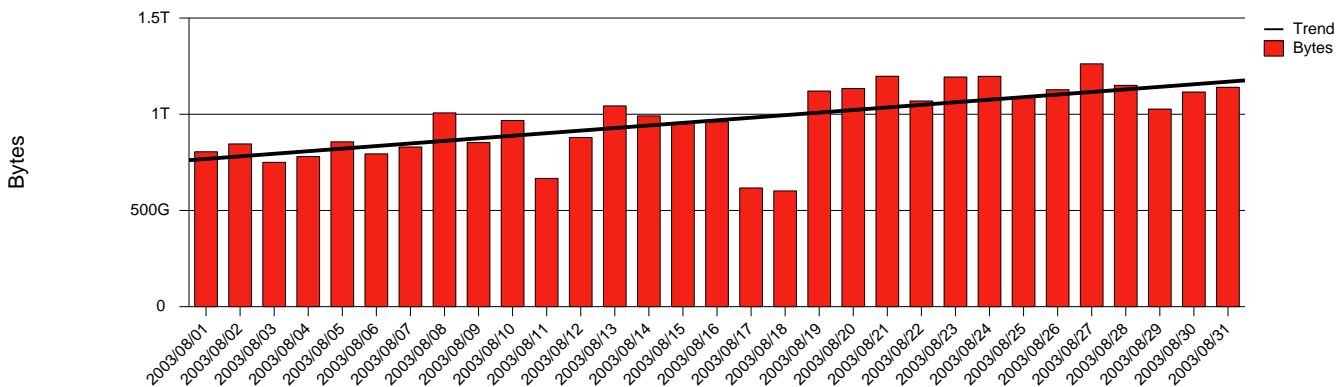

Kalmar, HIK - Monthly Health Report

LAN/WAN

Report for 2003/08/31

Total Network Volume by Month

Total Network Volume by Week

Total Network Volume by Day

Situations to Watch

Rank	Element Name	Variable	Threshold	Monthly Average		Days to (from) Threshold
			Value	Actual	Predicted	
1	hik1-SRP(In)	Volume (Bandwidth %)	80.000	1.386	1.485	Increasing
2	hik2-SRP(In)	Errors (% Frames)	5.000	0.004	0.002	Increasing
3	hik1-SRP(In)	Errors (% Frames)	5.000	0.000	0.000	Increasing
4	hik1-SRP(Out)	Volume (Bandwidth %)	80.000	2.077	2.216	Decreasing
5	hik2-SRP(In)	Volume (Bandwidth %)	80.000	0.002	0.000	Decreasing
6	hik2-SRP(Out)	Volume (Bandwidth %)	80.000	0.143	0.449	Decreasing