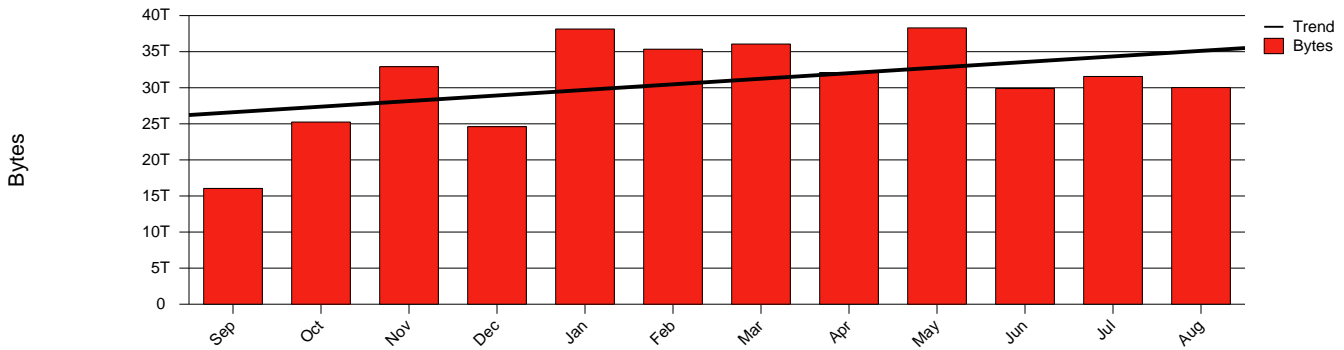

Kalmar, HIK - Monthly Health Report

LAN/WAN

Report for 2003/08/31

Total Network Volume by Month

Total Network Volume by Week

Total Network Volume by Day

Situations to Watch

Rank	Element Name	Variable	Threshold	Monthly Average		Days to (from) Threshold
			Value	Actual	Predicted	
1	hik1-SRP(In)	Volume (Bandwidth %)	80.000	1.386	1.485	Increasing
2	hik2-SRP(In)	Errors (% Frames)	5.000	0.004	0.002	Increasing
3	hik1-SRP(In)	Errors (% Frames)	5.000	0.000	0.000	Increasing
4	hik1-SRP(Out)	Volume (Bandwidth %)	80.000	2.077	2.216	Decreasing
5	hik2-SRP(In)	Volume (Bandwidth %)	80.000	0.002	0.000	Decreasing
6	hik2-SRP(Out)	Volume (Bandwidth %)	80.000	0.143	0.449	Decreasing