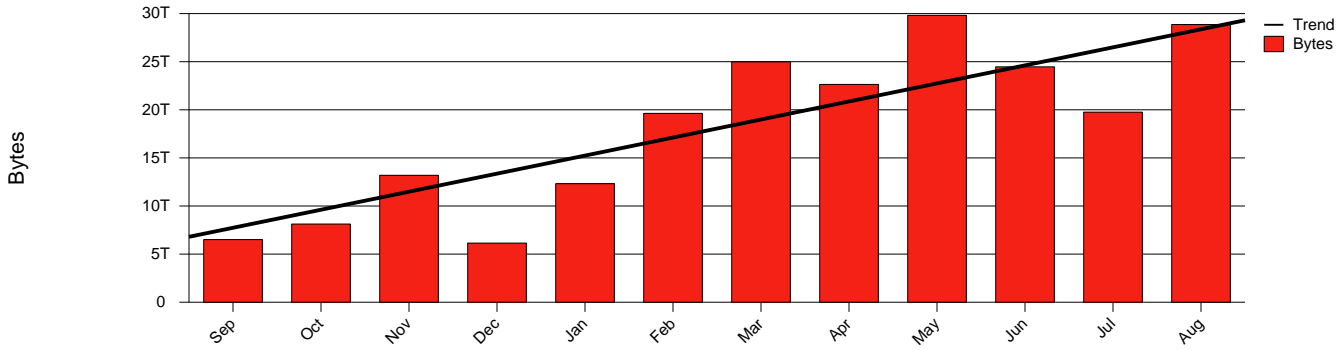

Jönköping, HJ - Monthly Health Report

LAN/WAN

Report for 2003/08/31

Total Network Volume by Month

Total Network Volume by Week

Total Network Volume by Day

Situations to Watch

Rank	Element Name	Variable	Threshold	Monthly Average		Days to (from) Threshold
			Value	Actual	Predicted	
1	hj1-SRP(In)	Volume (Bandwidth %)	80.000	0.781	1.092	Increasing
2	hj1-SRP(Out)	Volume (Bandwidth %)	80.000	1.307	1.122	Increasing
3	hj2-SRP(Out)	Volume (Bandwidth %)	80.000	0.962	0.970	Increasing
4	hj1-SRP(In)	Errors (% Frames)	5.000	0.001	0.000	Increasing
5	hj2-SRP(In)	Errors (% Frames)	5.000	0.000	0.000	Increasing
6	hj2-SRP(In)	Volume (Bandwidth %)	80.000	0.419	0.016	Decreasing