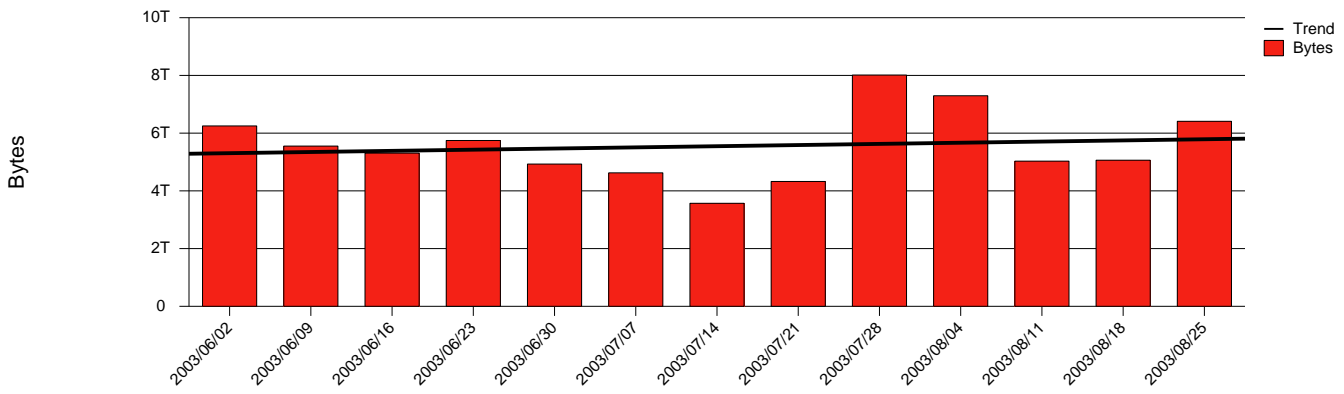

Jönköping, HJ - Monthly Health Report

LAN/WAN

Report for 2003/08/31

Total Network Volume by Month

Total Network Volume by Week

Total Network Volume by Day

Situations to Watch

Rank	Element Name	Variable	Threshold	Monthly Average		Days to (from) Threshold
			Value	Actual	Predicted	
1	hj1-SRP(In)	Volume (Bandwidth %)	80.000	0.781	1.092	Increasing
2	hj1-SRP(Out)	Volume (Bandwidth %)	80.000	1.307	1.122	Increasing
3	hj2-SRP(Out)	Volume (Bandwidth %)	80.000	0.962	0.970	Increasing
4	hj1-SRP(In)	Errors (% Frames)	5.000	0.001	0.000	Increasing
5	hj2-SRP(In)	Errors (% Frames)	5.000	0.000	0.000	Increasing
6	hj2-SRP(In)	Volume (Bandwidth %)	80.000	0.419	0.016	Decreasing