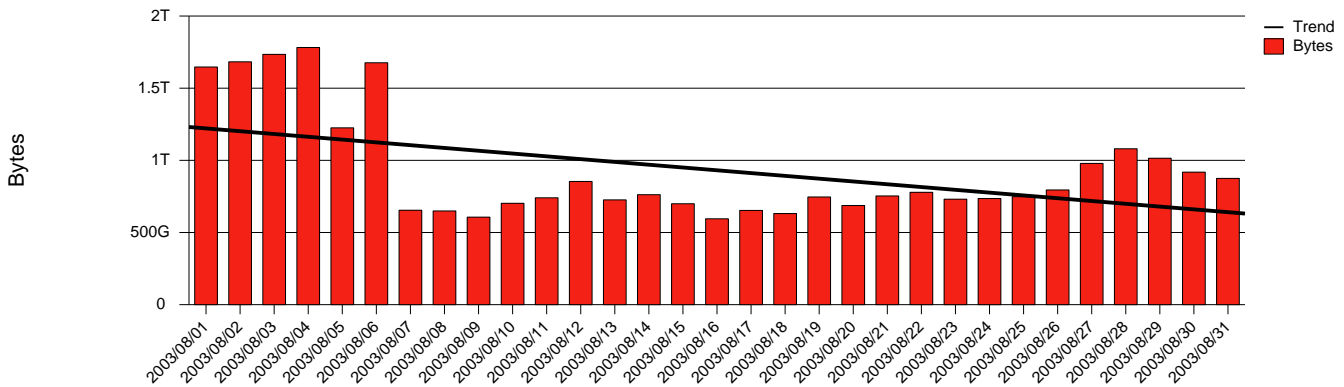

Jönköping, HJ - Monthly Health Report

LAN/WAN

Report for 2003/08/31

Total Network Volume by Month

Total Network Volume by Week

Total Network Volume by Day

Situations to Watch

Rank	Element Name	Variable	Threshold	Monthly Average		Days to (from) Threshold
			Value	Actual	Predicted	
1	hj1-SRP(In)	Volume (Bandwidth %)	80.000	0.781	1.092	Increasing
2	hj1-SRP(Out)	Volume (Bandwidth %)	80.000	1.307	1.122	Increasing
3	hj2-SRP(Out)	Volume (Bandwidth %)	80.000	0.962	0.970	Increasing
4	hj1-SRP(In)	Errors (% Frames)	5.000	0.001	0.000	Increasing
5	hj2-SRP(In)	Errors (% Frames)	5.000	0.000	0.000	Increasing
6	hj2-SRP(In)	Volume (Bandwidth %)	80.000	0.419	0.016	Decreasing