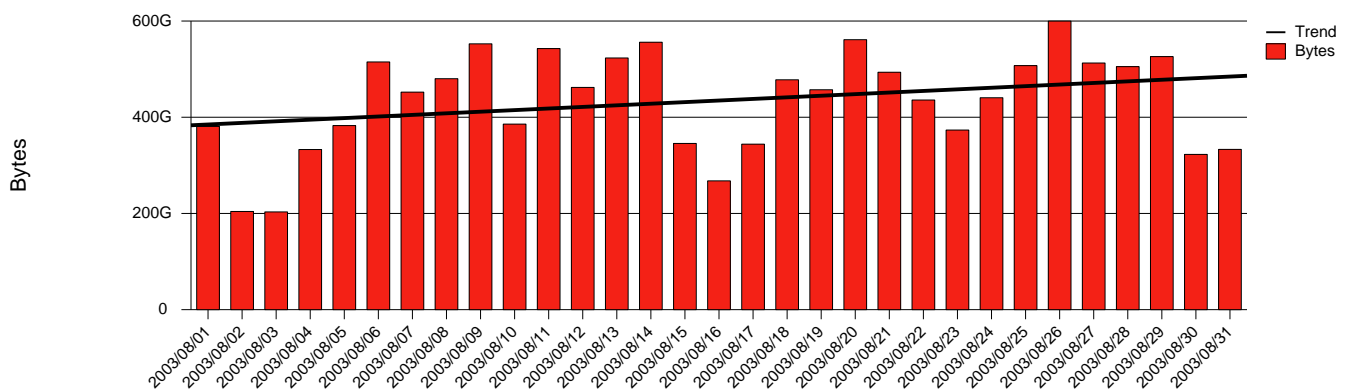

# Gbg, GU - Monthly Health Report

LAN/WAN

Report for 2003/08/31

Total Network Volume by Month

Total Network Volume by Week

Total Network Volume by Day

Situations to Watch

Rank	Element Name	Variable	Threshold	Monthly Average		Days to (from) Threshold
			Value	Actual	Predicted	
1	gu2-SRP(In)	Errors (% Frames)	5.000	0.000	0.186	Increasing
2	gu1-SRP(Out)	Volume (Bandwidth %)	80.000	0.963	1.043	Increasing
3	gu1-SRP(In)	Volume (Bandwidth %)	80.000	0.648	0.649	Increasing
4	gu2-SRP(Out)	Discards (% Frames)	10.000	0.000	0.000	Increasing
5	gu1-SRP(In)	Errors (% Frames)	5.000	0.000	0.000	Increasing
6	gu2-SRP(In)	Volume (Bandwidth %)	80.000	0.008	0.018	Decreasing
7	gu2-SRP(Out)	Volume (Bandwidth %)	80.000	0.000	0.000	Decreasing