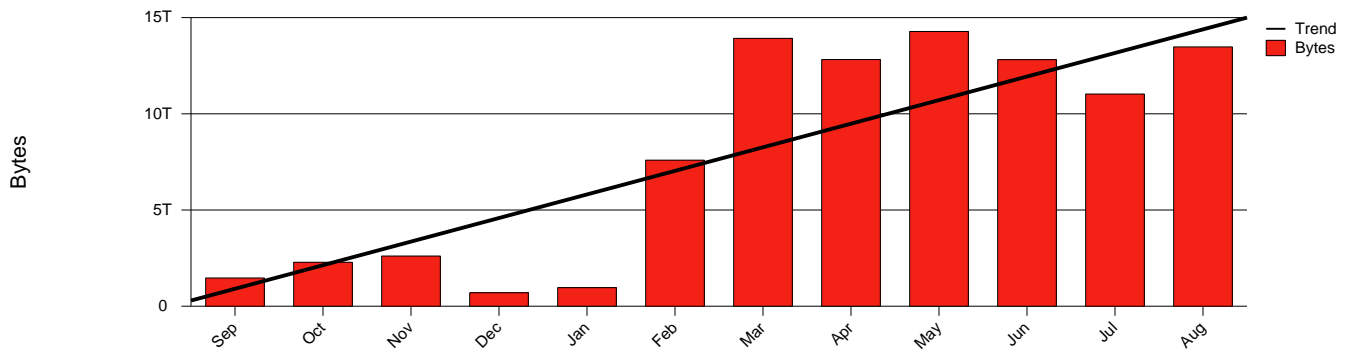

# Gbg, GU - Monthly Health Report

LAN/WAN

Report for 2003/08/31

Total Network Volume by Month

Total Network Volume by Week

Total Network Volume by Day

Situations to Watch

Rank	Element Name	Variable	Threshold	Monthly Average		Days to (from) Threshold
			Value	Actual	Predicted	
1	gu2-SRP(In)	Errors (% Frames)	5.000	0.000	0.186	Increasing
2	gu1-SRP(Out)	Volume (Bandwidth %)	80.000	0.963	1.043	Increasing
3	gu1-SRP(In)	Volume (Bandwidth %)	80.000	0.648	0.649	Increasing
4	gu2-SRP(Out)	Discards (% Frames)	10.000	0.000	0.000	Increasing
5	gu1-SRP(In)	Errors (% Frames)	5.000	0.000	0.000	Increasing
6	gu2-SRP(In)	Volume (Bandwidth %)	80.000	0.008	0.018	Decreasing
7	gu2-SRP(Out)	Volume (Bandwidth %)	80.000	0.000	0.000	Decreasing