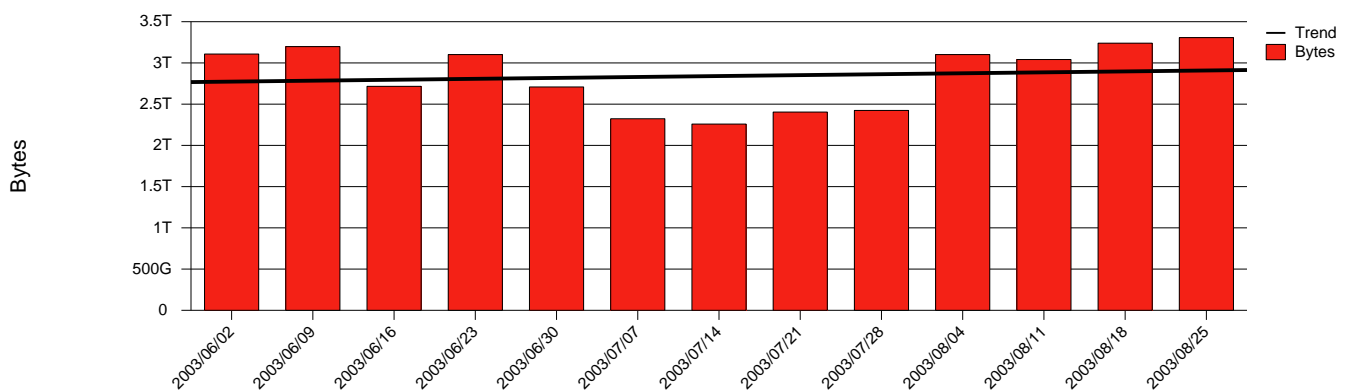

# Gbg, GU - Monthly Health Report

LAN/WAN

Report for 2003/08/31

Total Network Volume by Month

Total Network Volume by Week

Total Network Volume by Day

Situations to Watch

Rank	Element Name	Variable	Threshold	Monthly Average		Days to (from) Threshold
			Value	Actual	Predicted	
1	gu2-SRP(In)	Errors (% Frames)	5.000	0.000	0.186	Increasing
2	gu1-SRP(Out)	Volume (Bandwidth %)	80.000	0.963	1.043	Increasing
3	gu1-SRP(In)	Volume (Bandwidth %)	80.000	0.648	0.649	Increasing
4	gu2-SRP(Out)	Discards (% Frames)	10.000	0.000	0.000	Increasing
5	gu1-SRP(In)	Errors (% Frames)	5.000	0.000	0.000	Increasing
6	gu2-SRP(In)	Volume (Bandwidth %)	80.000	0.008	0.018	Decreasing
7	gu2-SRP(Out)	Volume (Bandwidth %)	80.000	0.000	0.000	Decreasing