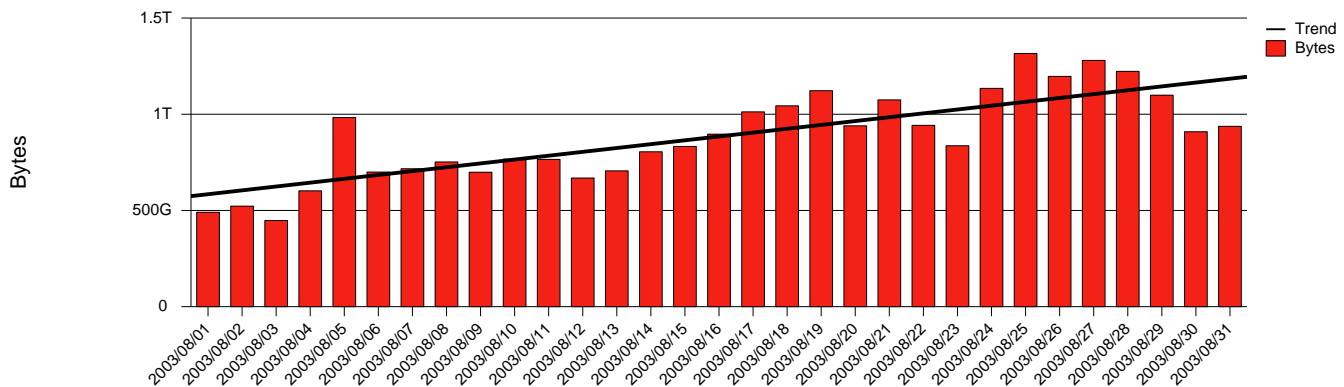

Gävle, HIG - Monthly Health Report

LAN/WAN

Report for 2003/08/31

Total Network Volume by Month

Total Network Volume by Week

Total Network Volume by Day

Situations to Watch

Rank	Element Name	Variable	Threshold	Monthly Average		Days to (from) Threshold
			Value	Actual	Predicted	
1	hig2-SRP(In)	Volume (Bandwidth %)	80.000	0.043	0.425	Increasing
2	hig2-SRP(In)	Errors (% Frames)	5.000	0.000	0.000	Increasing
3	hig1-SRP(In)	Errors (% Frames)	5.000	0.000	0.000	Increasing
4	hig2-SRP(Out)	Volume (Bandwidth %)	80.000	0.964	0.909	Decreasing
5	hig1-SRP(In)	Volume (Bandwidth %)	80.000	1.259	0.825	Decreasing
6	hig1-SRP(Out)	Volume (Bandwidth %)	80.000	1.030	0.998	Decreasing
7	hig1-SRP(Out)	Discards (% Frames)	10.000	0.000	0.000	Decreasing