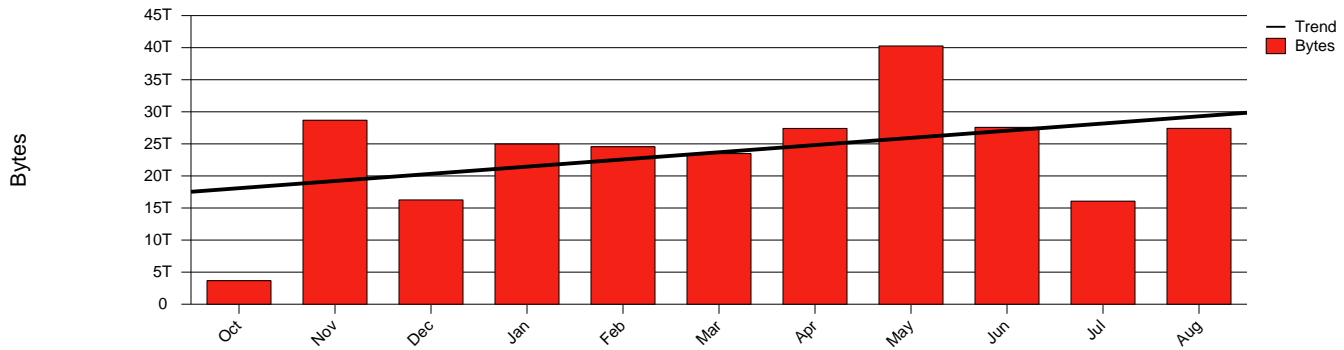

Gävle, HIG - Monthly Health Report

LAN/WAN

Report for 2003/08/31

Total Network Volume by Month

Total Network Volume by Week

Total Network Volume by Day

Situations to Watch

Rank	Element Name	Variable	Threshold	Monthly Average		Days to (from) Threshold
			Value	Actual	Predicted	
1	hig2-SRP(In)	Volume (Bandwidth %)	80.000	0.043	0.425	Increasing
2	hig2-SRP(In)	Errors (% Frames)	5.000	0.000	0.000	Increasing
3	hig1-SRP(In)	Errors (% Frames)	5.000	0.000	0.000	Increasing
4	hig2-SRP(Out)	Volume (Bandwidth %)	80.000	0.964	0.909	Decreasing
5	hig1-SRP(In)	Volume (Bandwidth %)	80.000	1.259	0.825	Decreasing
6	hig1-SRP(Out)	Volume (Bandwidth %)	80.000	1.030	0.998	Decreasing
7	hig1-SRP(Out)	Discards (% Frames)	10.000	0.000	0.000	Decreasing