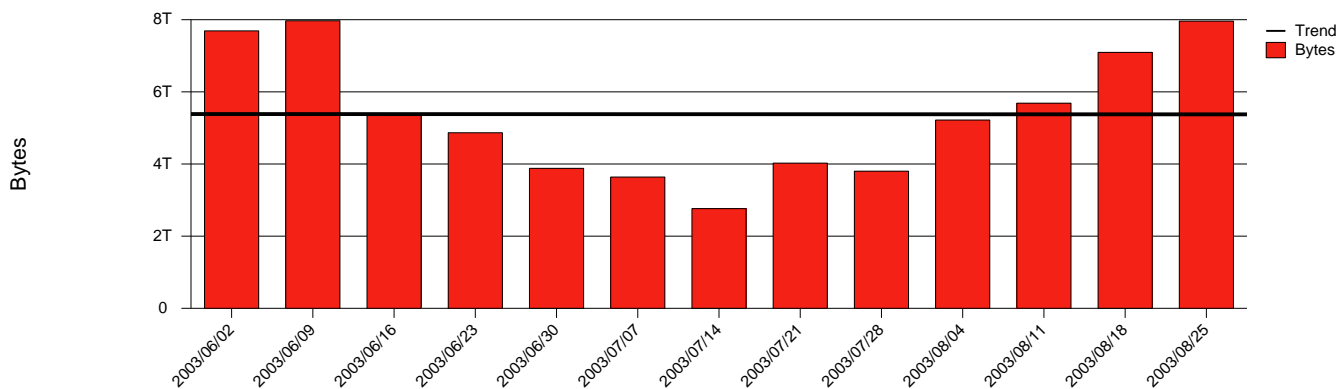

Gävle, HIG - Monthly Health Report

LAN/WAN

Report for 2003/08/31

Total Network Volume by Month

Total Network Volume by Week

Total Network Volume by Day

Situations to Watch

Rank	Element Name	Variable	Threshold	Monthly Average		Days to (from) Threshold
			Value	Actual	Predicted	
1	hig2-SRP(In)	Volume (Bandwidth %)	80.000	0.043	0.425	Increasing
2	hig2-SRP(In)	Errors (% Frames)	5.000	0.000	0.000	Increasing
3	hig1-SRP(In)	Errors (% Frames)	5.000	0.000	0.000	Increasing
4	hig2-SRP(Out)	Volume (Bandwidth %)	80.000	0.964	0.909	Decreasing
5	hig1-SRP(In)	Volume (Bandwidth %)	80.000	1.259	0.825	Decreasing
6	hig1-SRP(Out)	Volume (Bandwidth %)	80.000	1.030	0.998	Decreasing
7	hig1-SRP(Out)	Discards (% Frames)	10.000	0.000	0.000	Decreasing