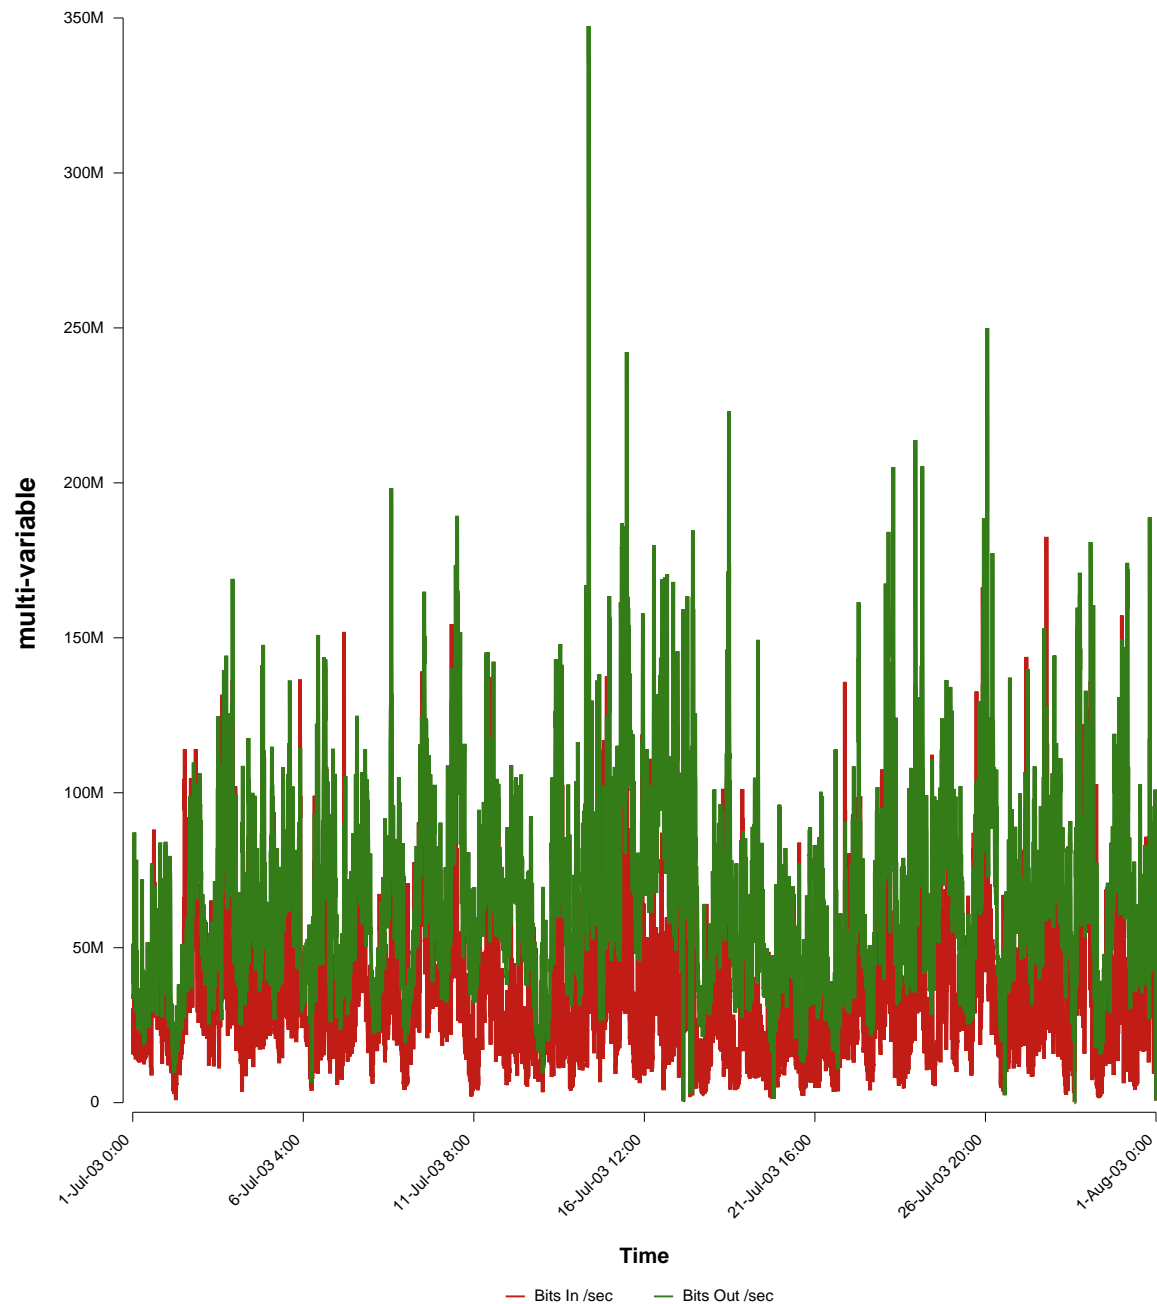

eHealth Trend Report

Divide by Time

SUNET-A-VISBY-HGO

From: 2003/07/01 00:00
To: 2003/07/31 23:59

Created: 2003/08/02 07:45:05