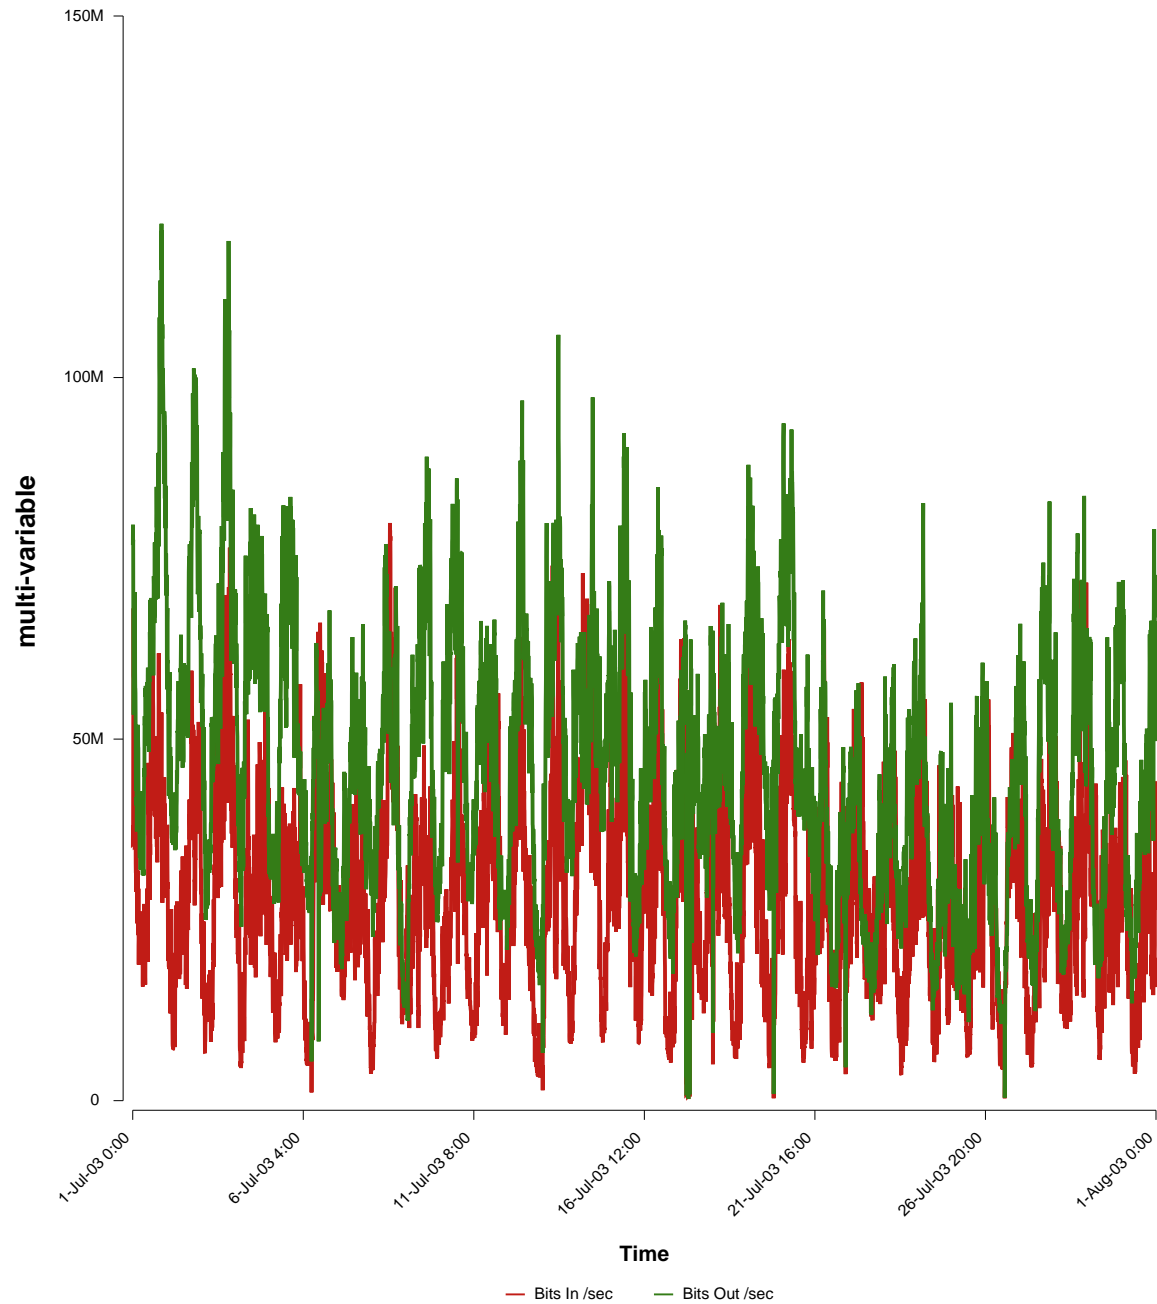

# eHealth Trend Report

Divide by Time

## SUNET-A-VAXJO-VXU

From: 2003/07/01 00:00  
To: 2003/07/31 23:59

Created: 2003/08/02 07:31:02