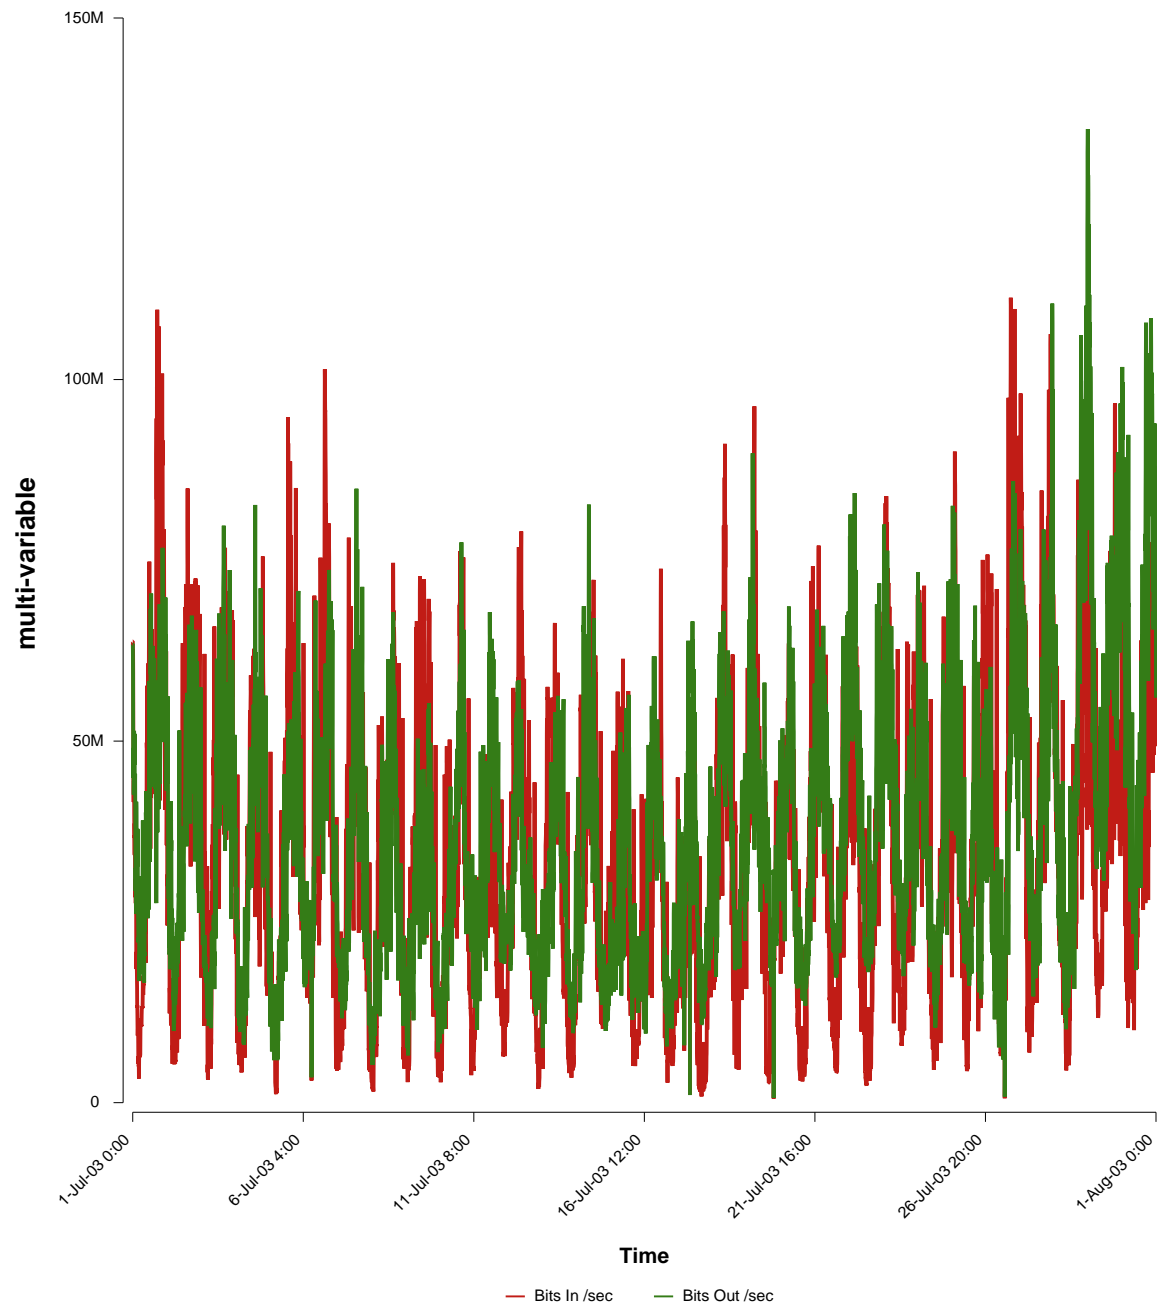

eHealth Trend Report

Divide by Time

SUNET-A-VASTERAS-MDH

From: 2003/07/01 00:00
To: 2003/07/31 23:59

Created: 2003/08/02 07:21:06