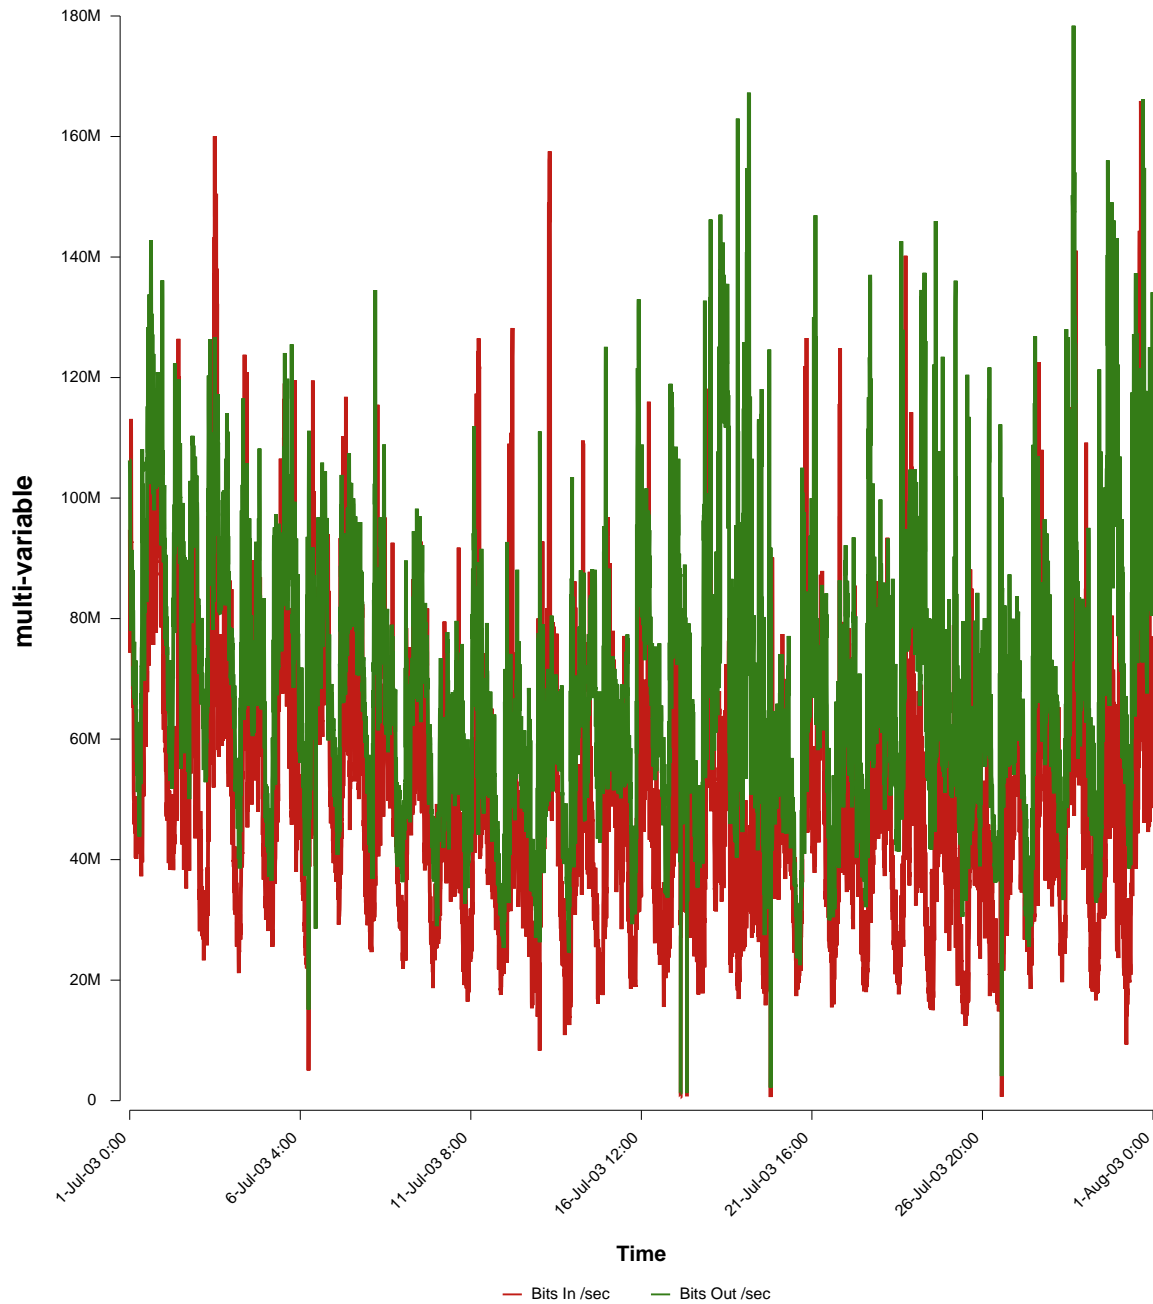

# eHealth Trend Report

Divide by Time

## SUNET-A-UMEA-UMU

From: 2003/07/01 00:00  
To: 2003/07/31 23:59

Created: 2003/08/02 06:51:00