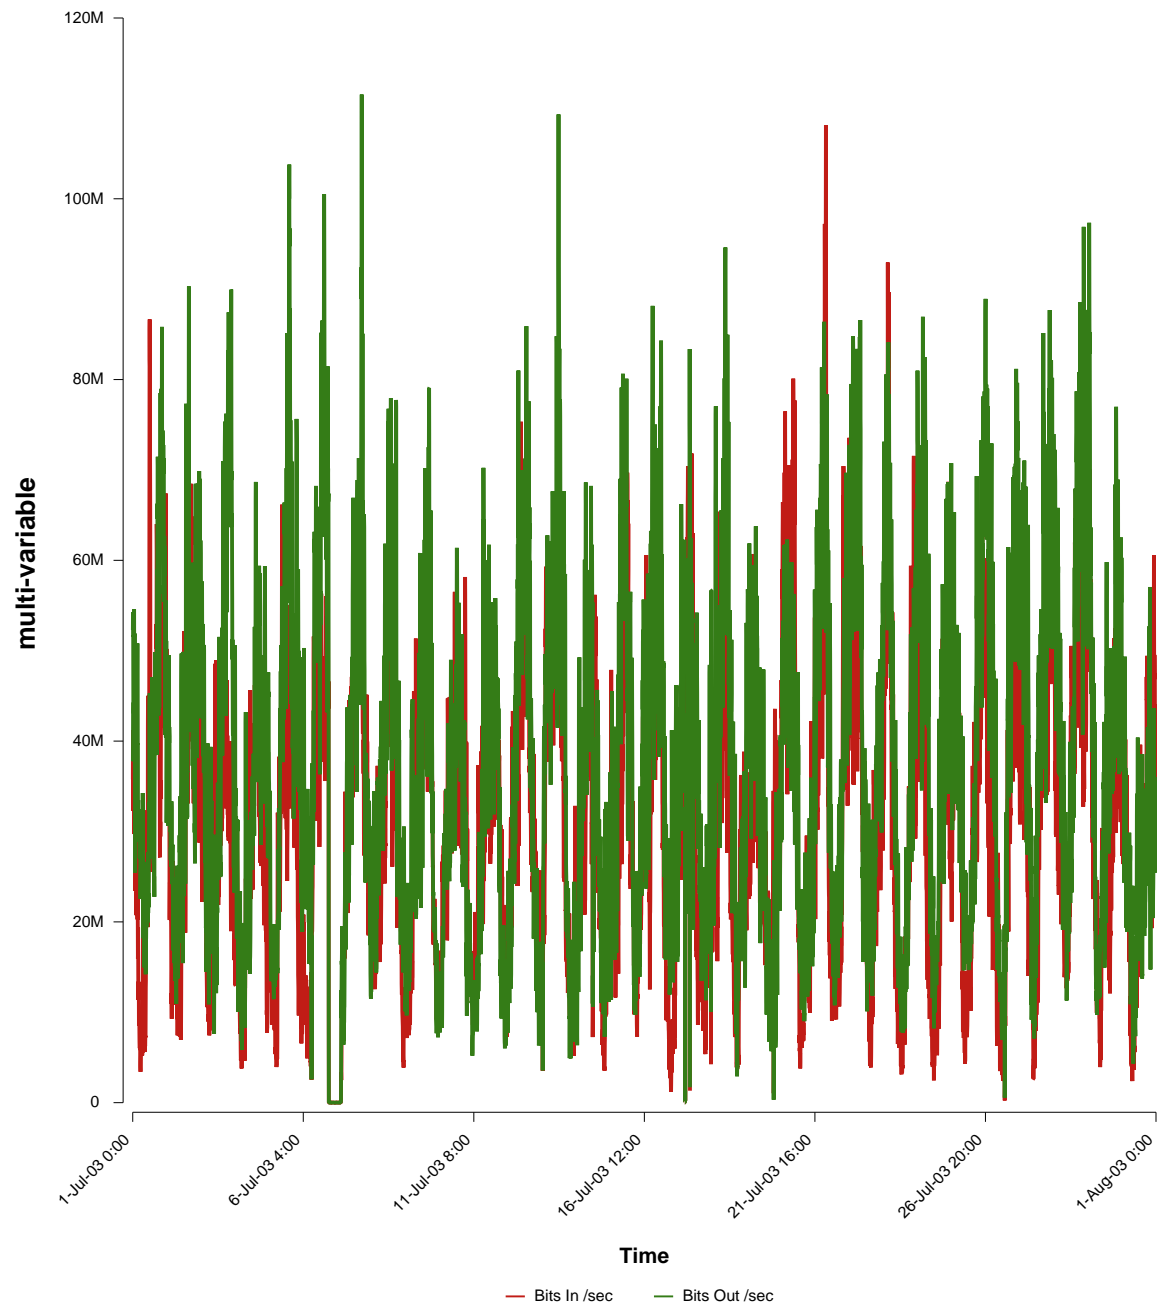

eHealth Trend Report

Divide by Time

SUNET-A-SUNDSVALL-MH

From: 2003/07/01 00:00
To: 2003/07/31 23:59

Created: 2003/08/02 06:31:00