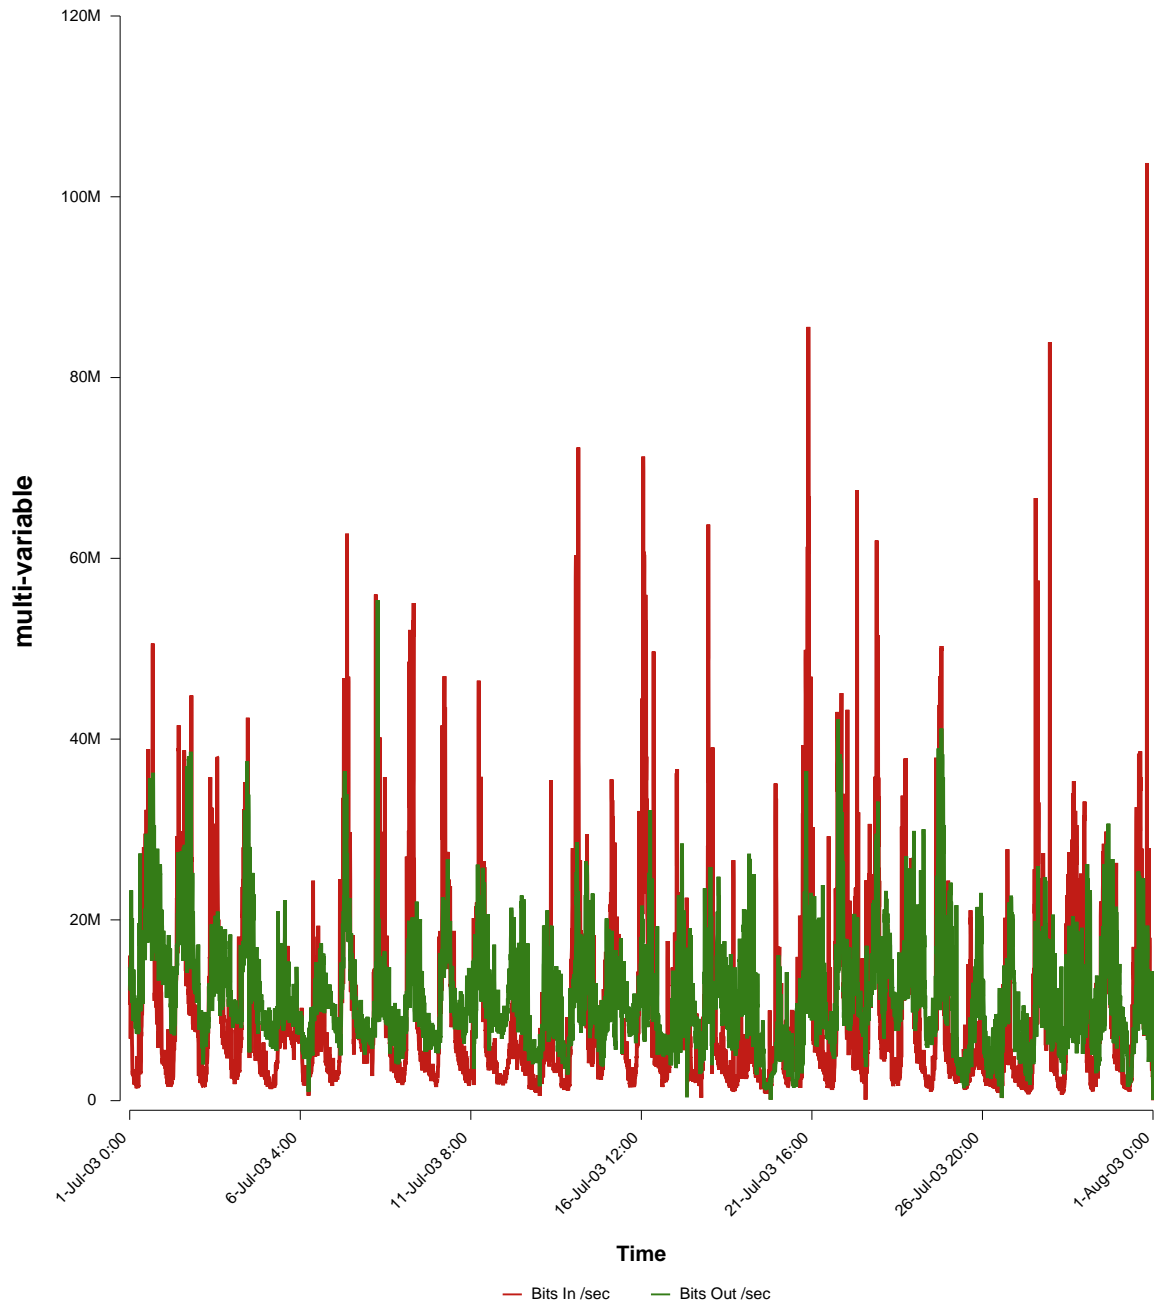

eHealth Trend Report

Divide by Time

SUNET-A-STHLM-SU

From: 2003/07/01 00:00
To: 2003/07/31 23:59

Created: 2003/08/02 06:21:05