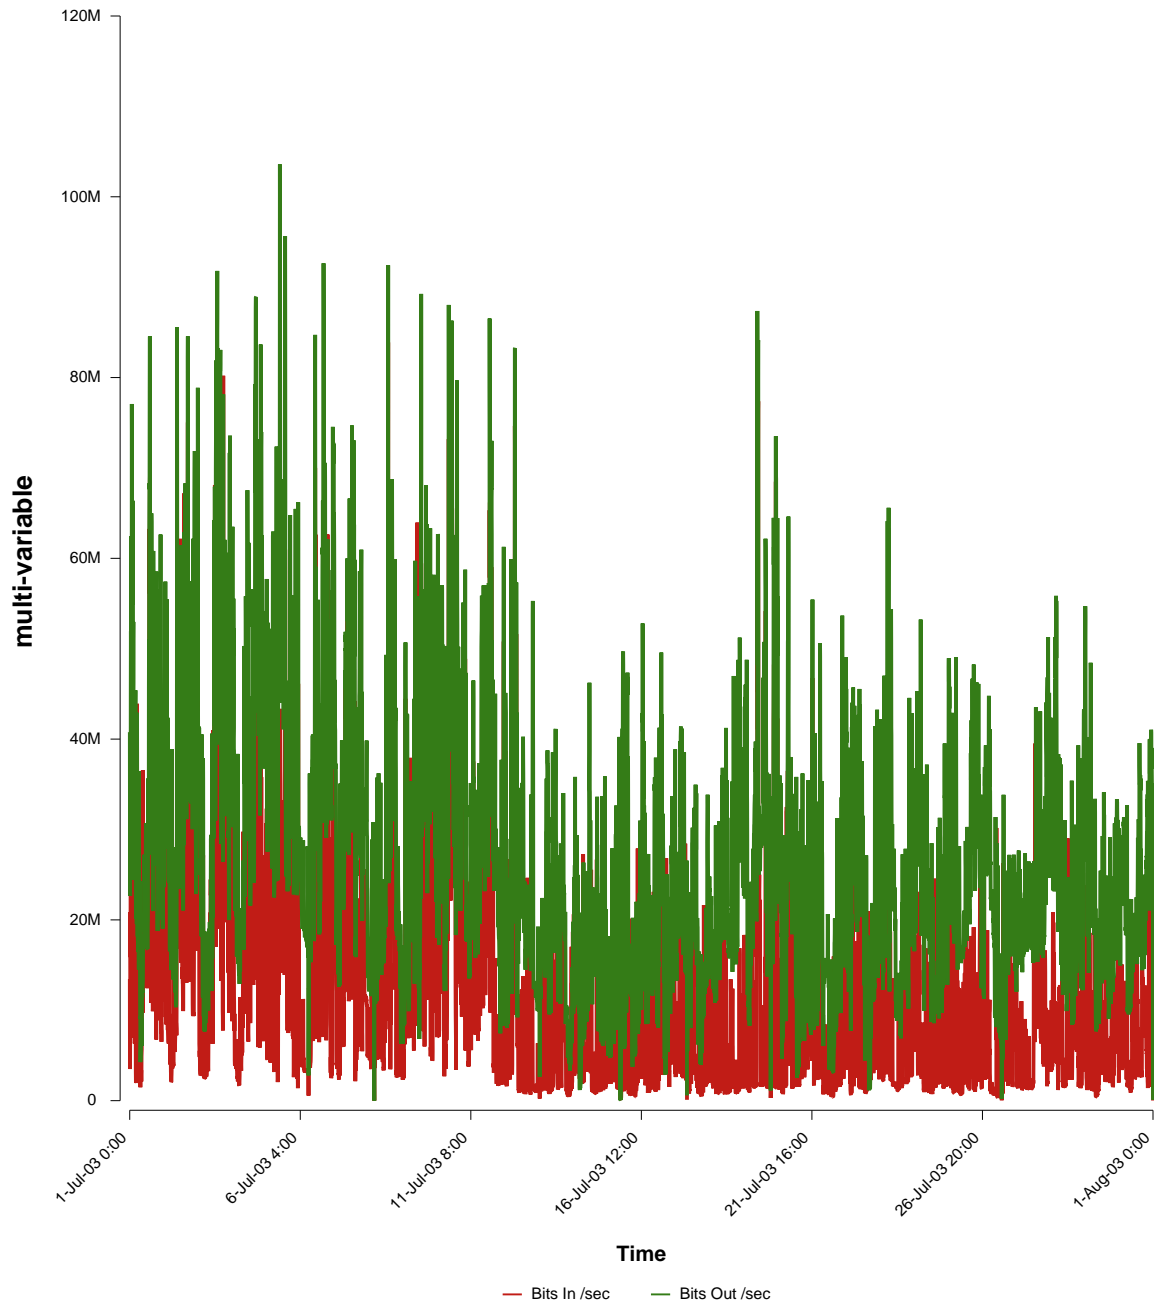

eHealth Trend Report

Divide by Time

SUNET-A-STHLM-SH

From: 2003/07/01 00:00
To: 2003/07/31 23:59

Created: 2003/08/02 06:11:01