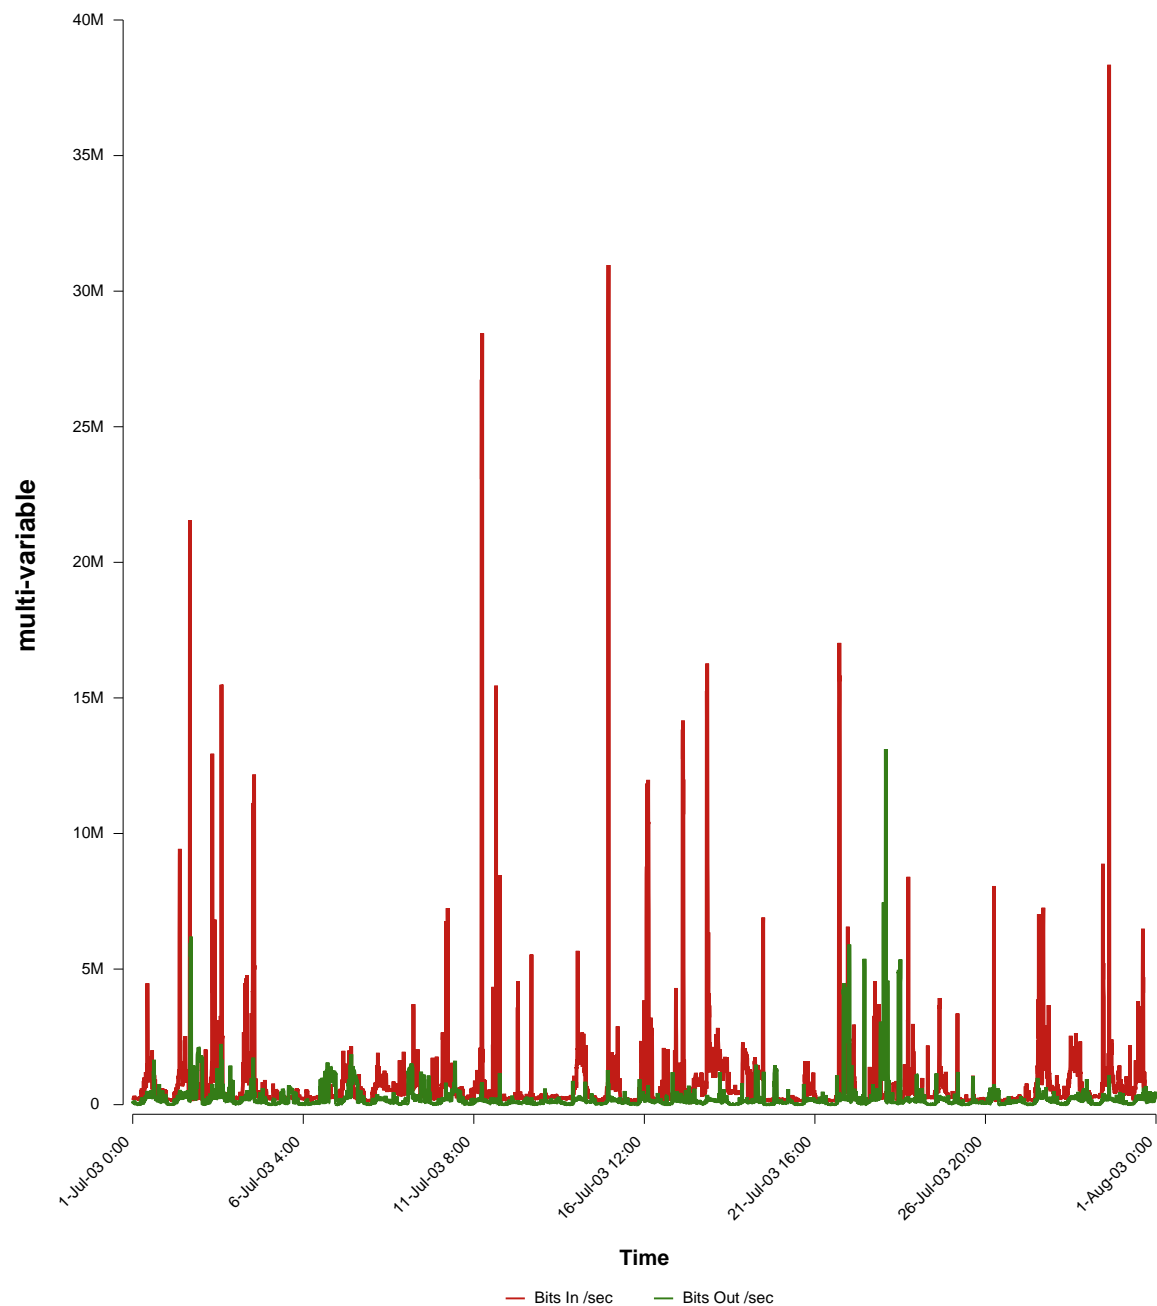

## SUNET-A-STHLM-LHS

From: 2003/07/01 00:00  
To: 2003/07/31 23:59

Created: 2003/08/02 06:02:55