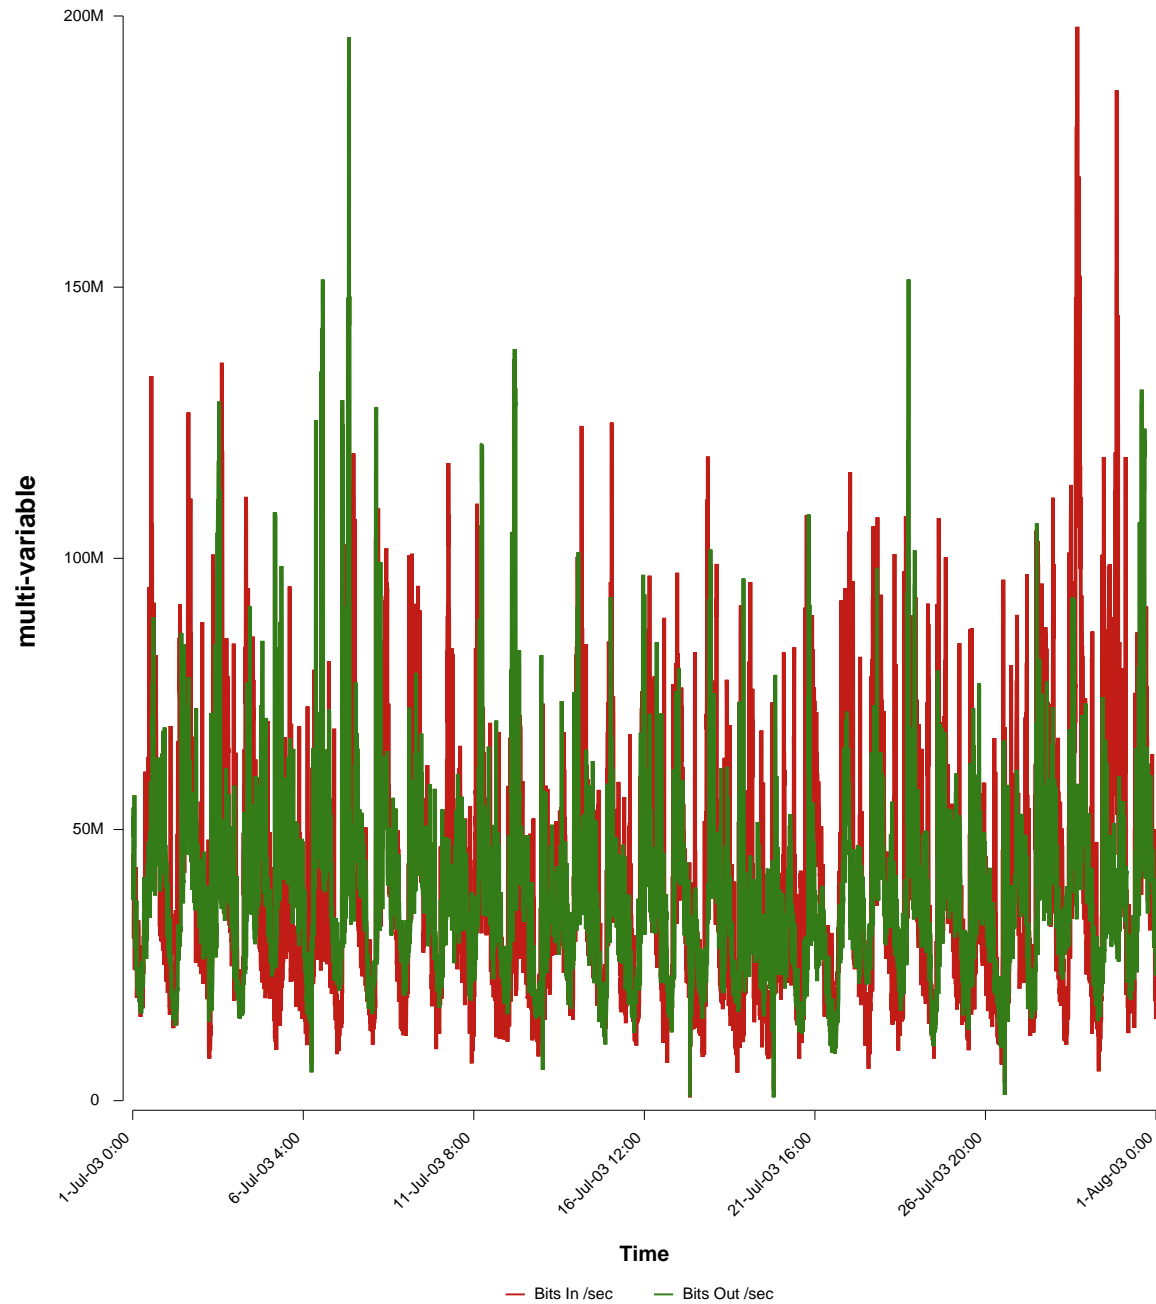

# eHealth Trend Report

Divide by Time

## SUNET-A-STHLM-KTH

From: 2003/07/01 00:00  
To: 2003/07/31 23:59

Created: 2003/08/02 05:51:00