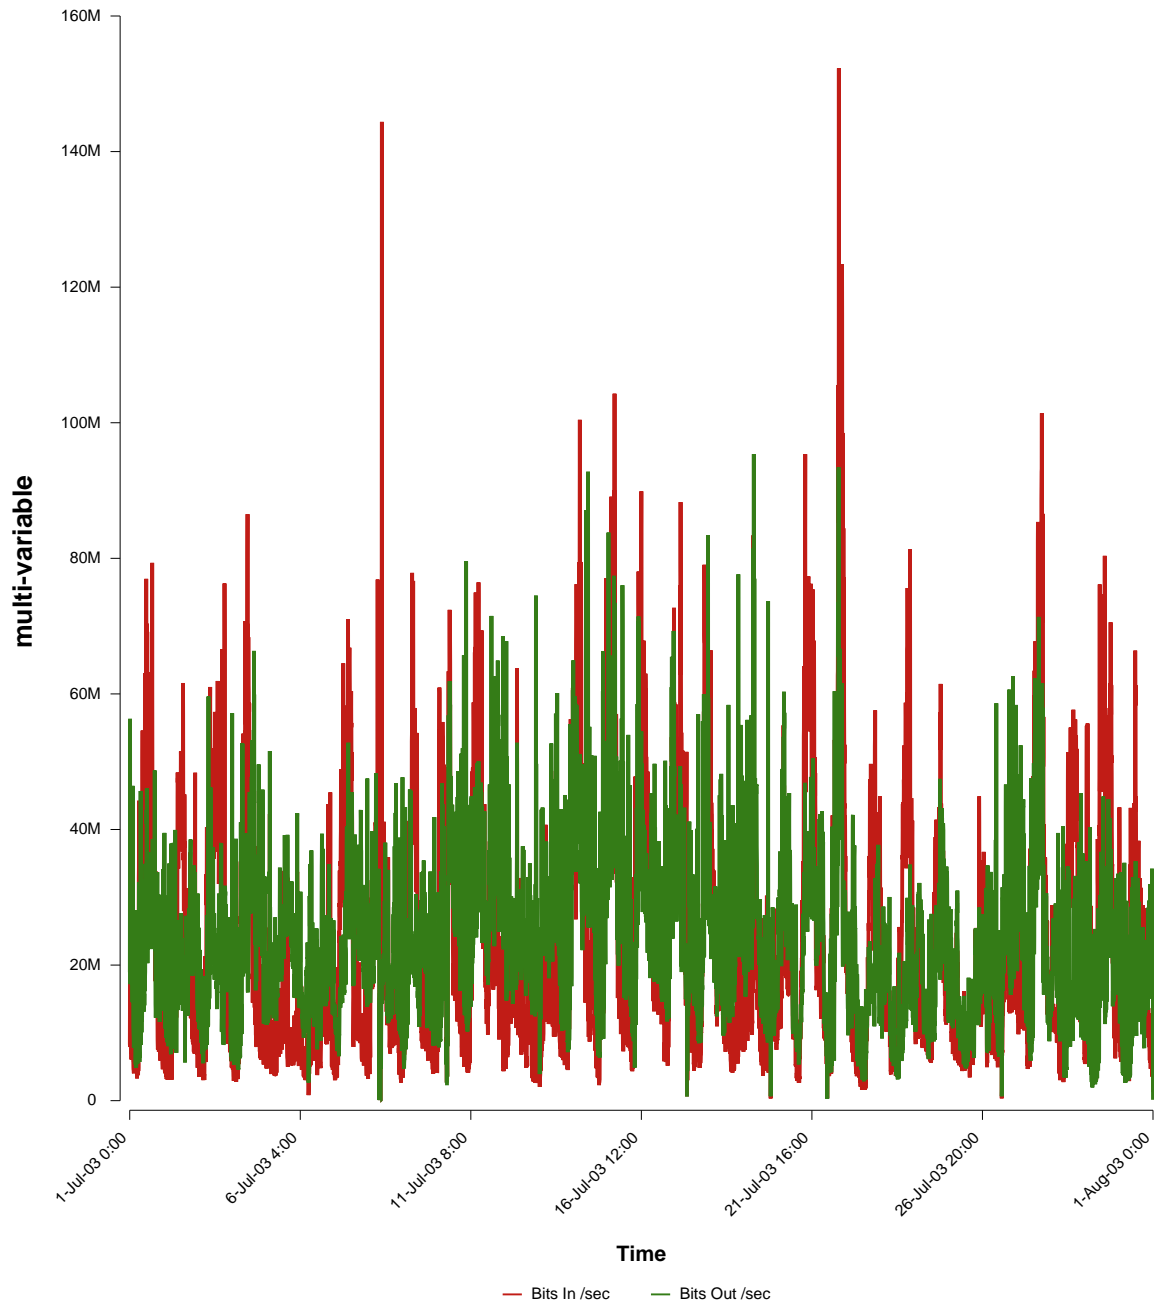

# eHealth Trend Report

Divide by Time

## SUNET-A-STHLM-KI

From: 2003/07/01 00:00  
To: 2003/07/31 23:59

Created: 2003/08/02 05:41:00