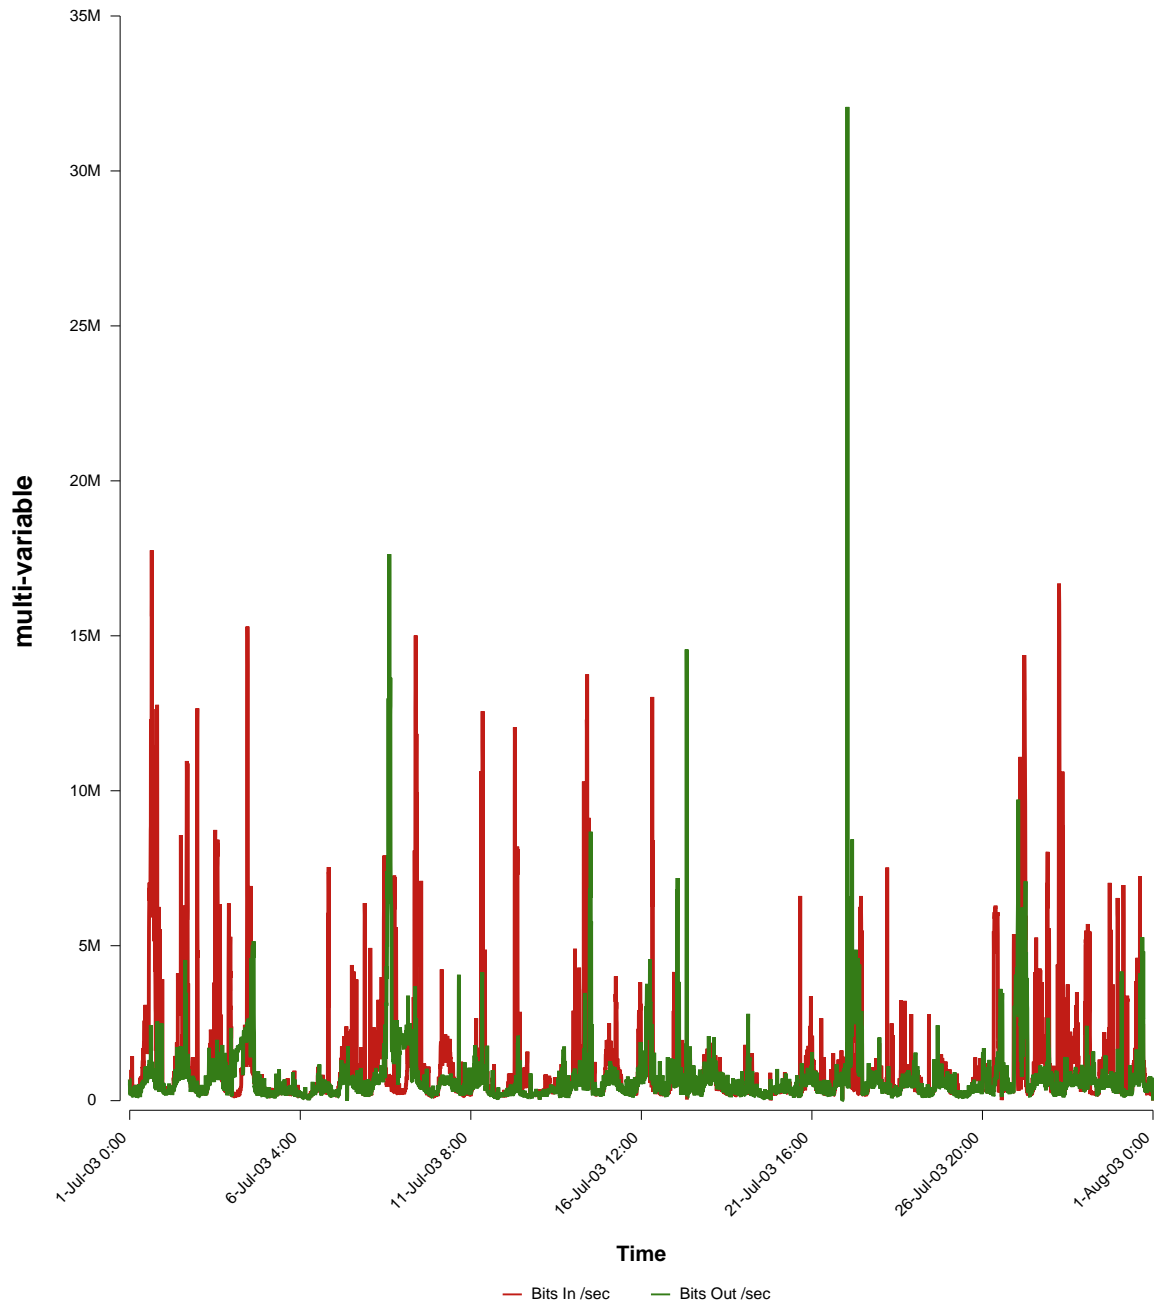

## SUNET-A-STHLM-HHS

From: 2003/07/01 00:00  
To: 2003/07/31 23:59

Created: 2003/08/02 05:31:00