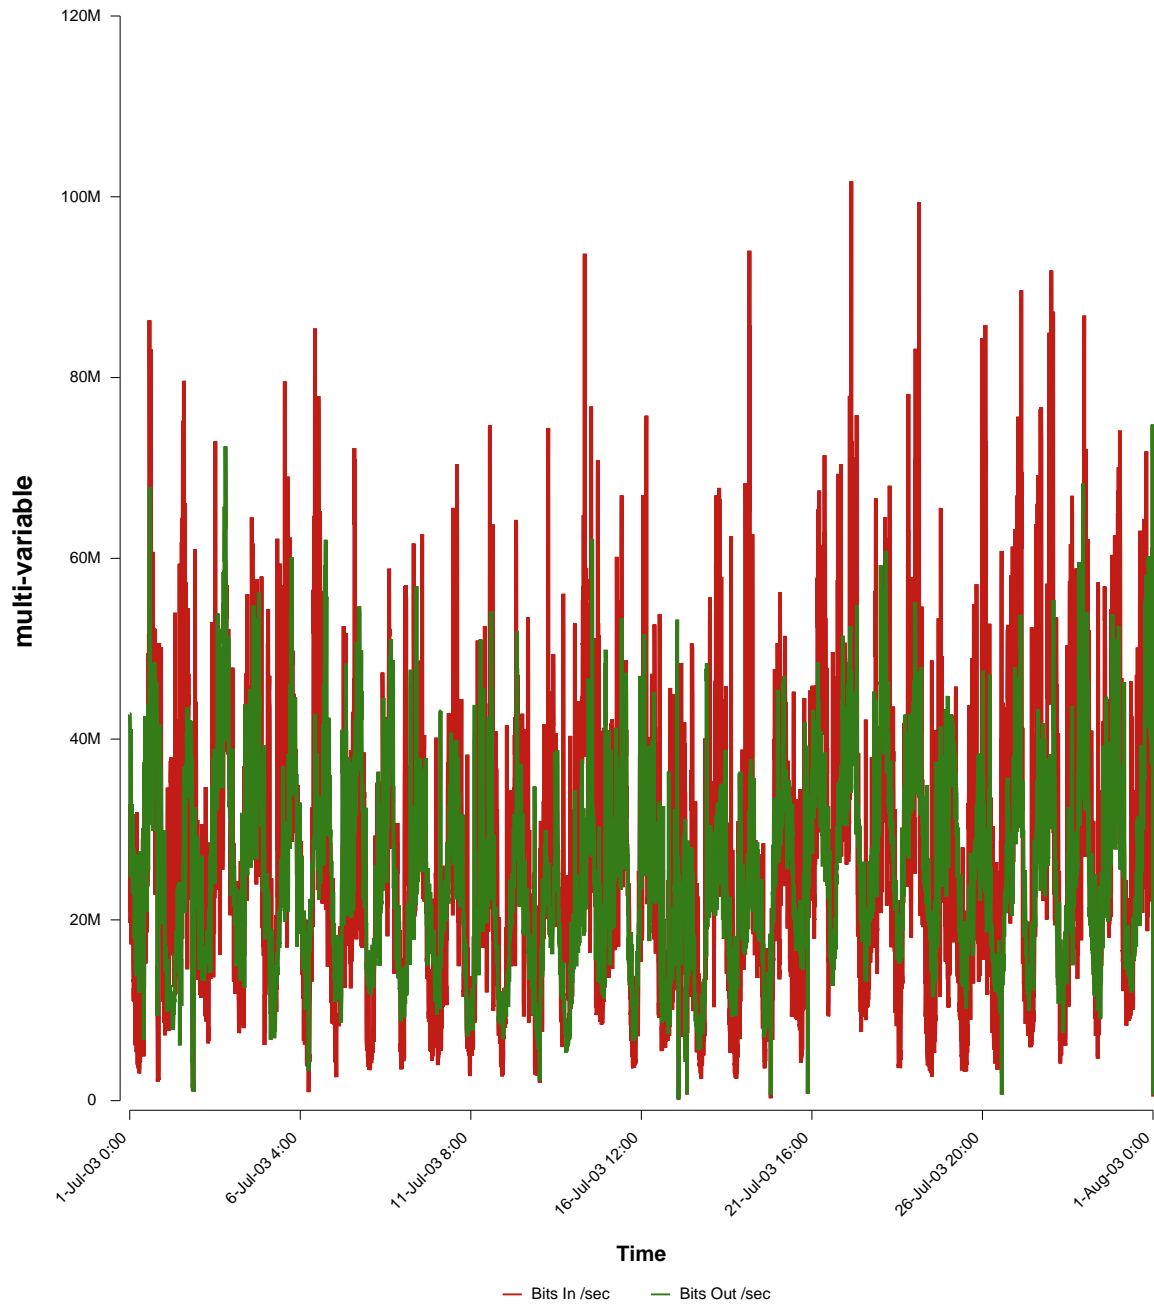

# eHealth Trend Report

Divide by Time

## SUNET-A-RONNEBY-BTH

From: 2003/07/01 00:00  
To: 2003/07/31 23:59

Created: 2003/08/02 05:11:00