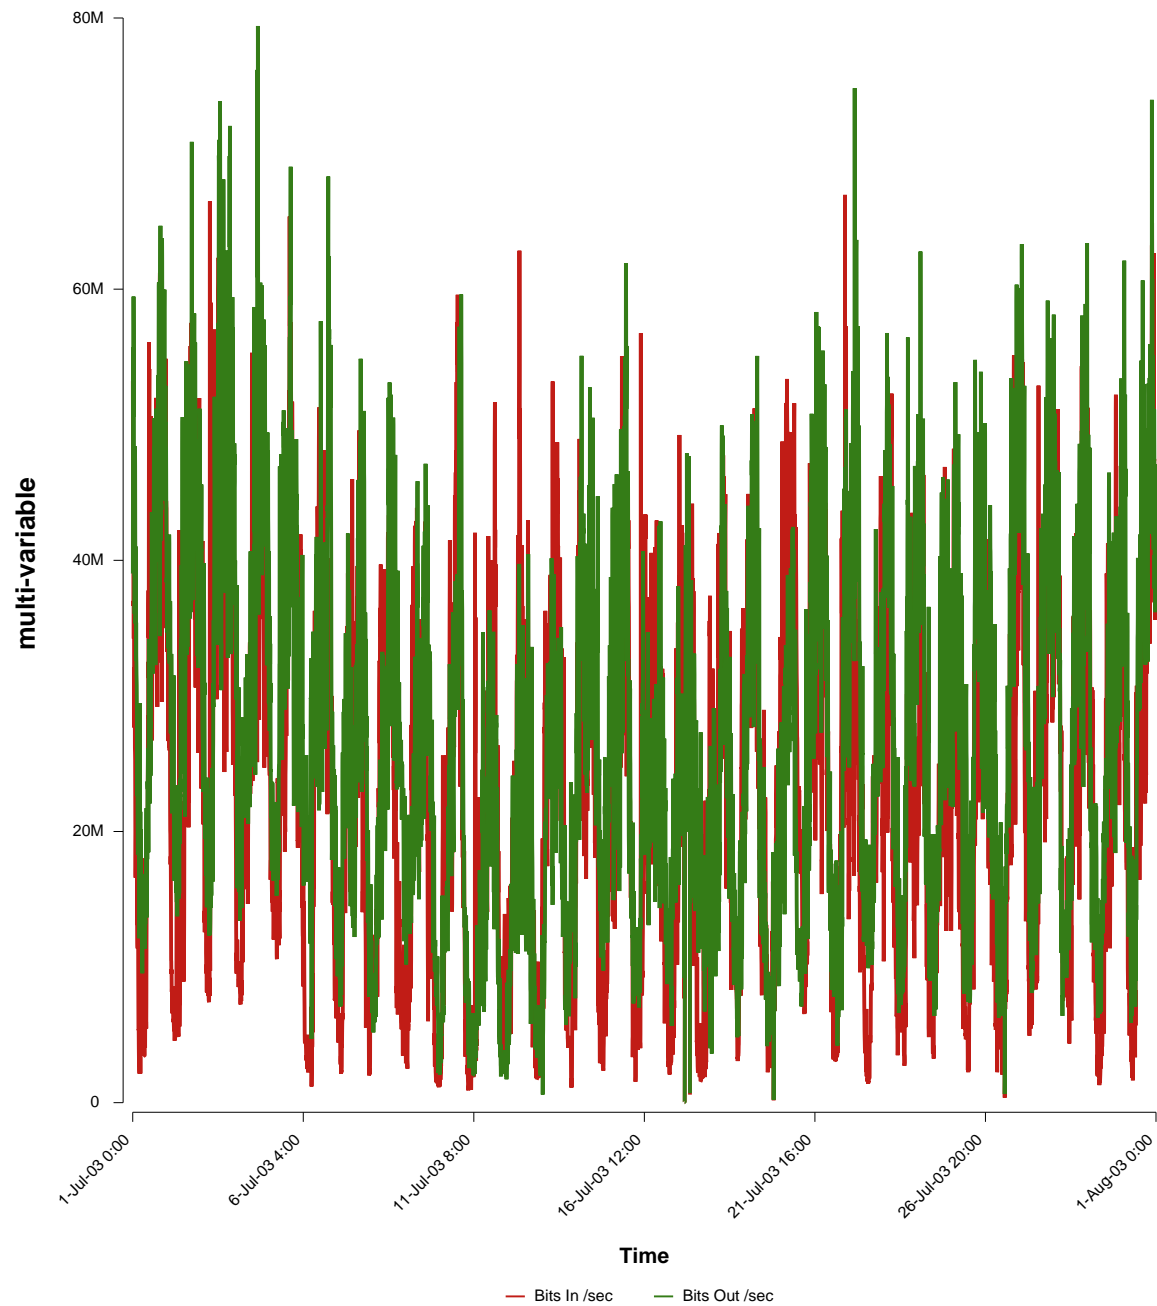

eHealth Trend Report

Divide by Time

SUNET-A-OREBRO-ORU

From: 2003/07/01 00:00
To: 2003/07/31 23:59

Created: 2003/08/02 05:01:02