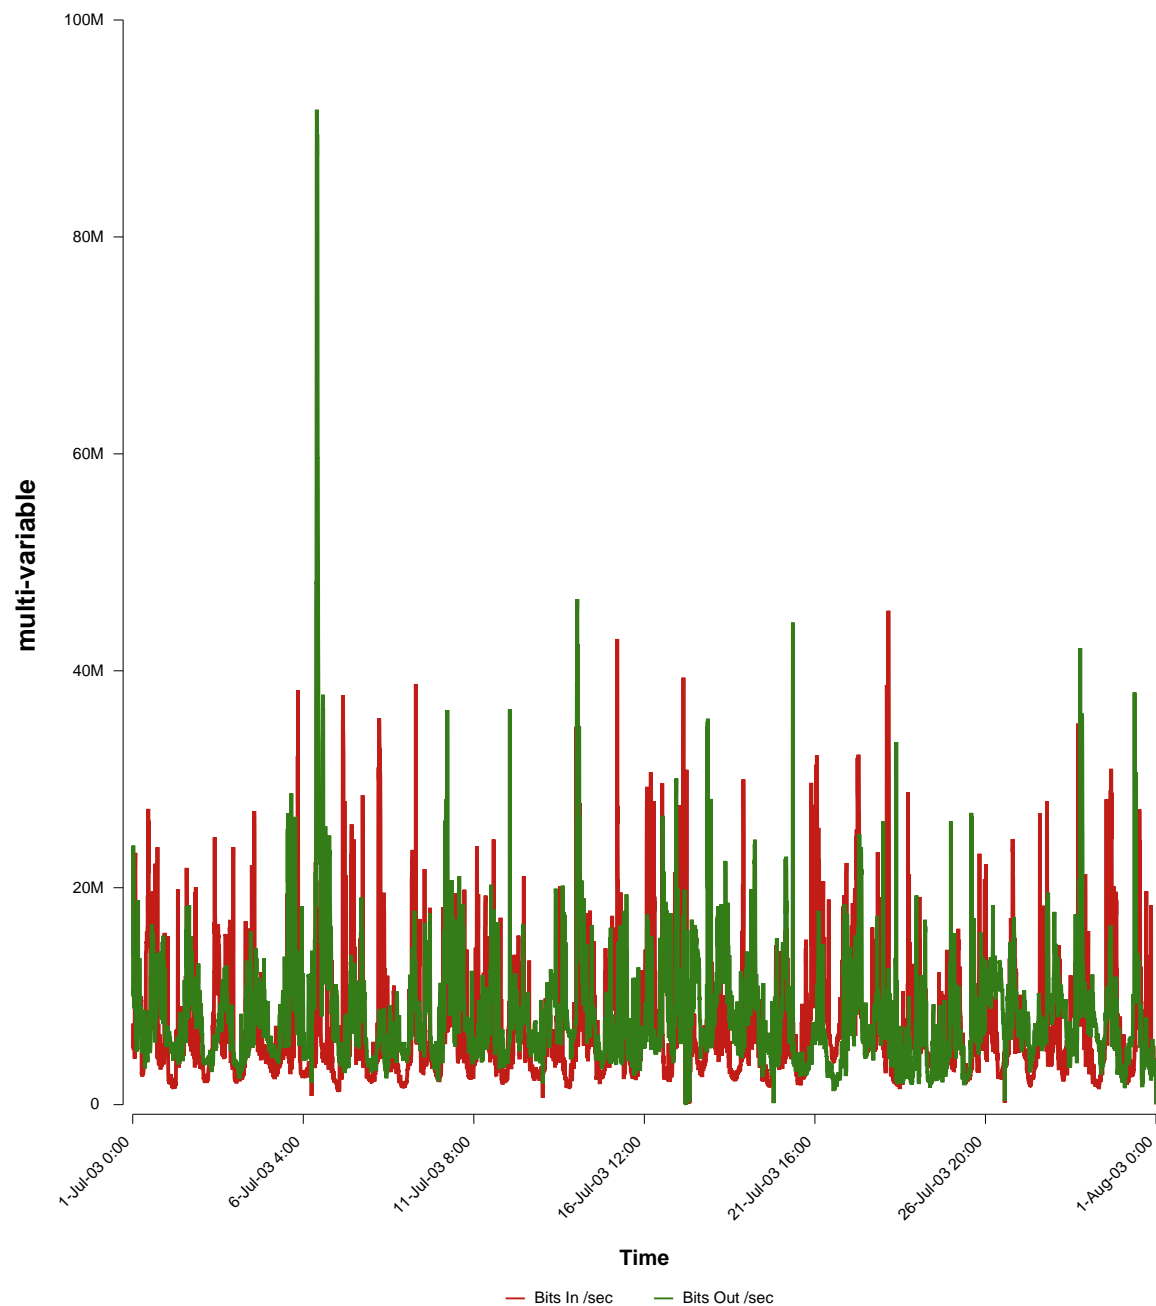

eHealth Trend Report

Divide by Time

SUNET-A-MALMO-MAH

From: 2003/07/01 00:00
To: 2003/07/31 23:59

Created: 2003/08/02 04:51:04