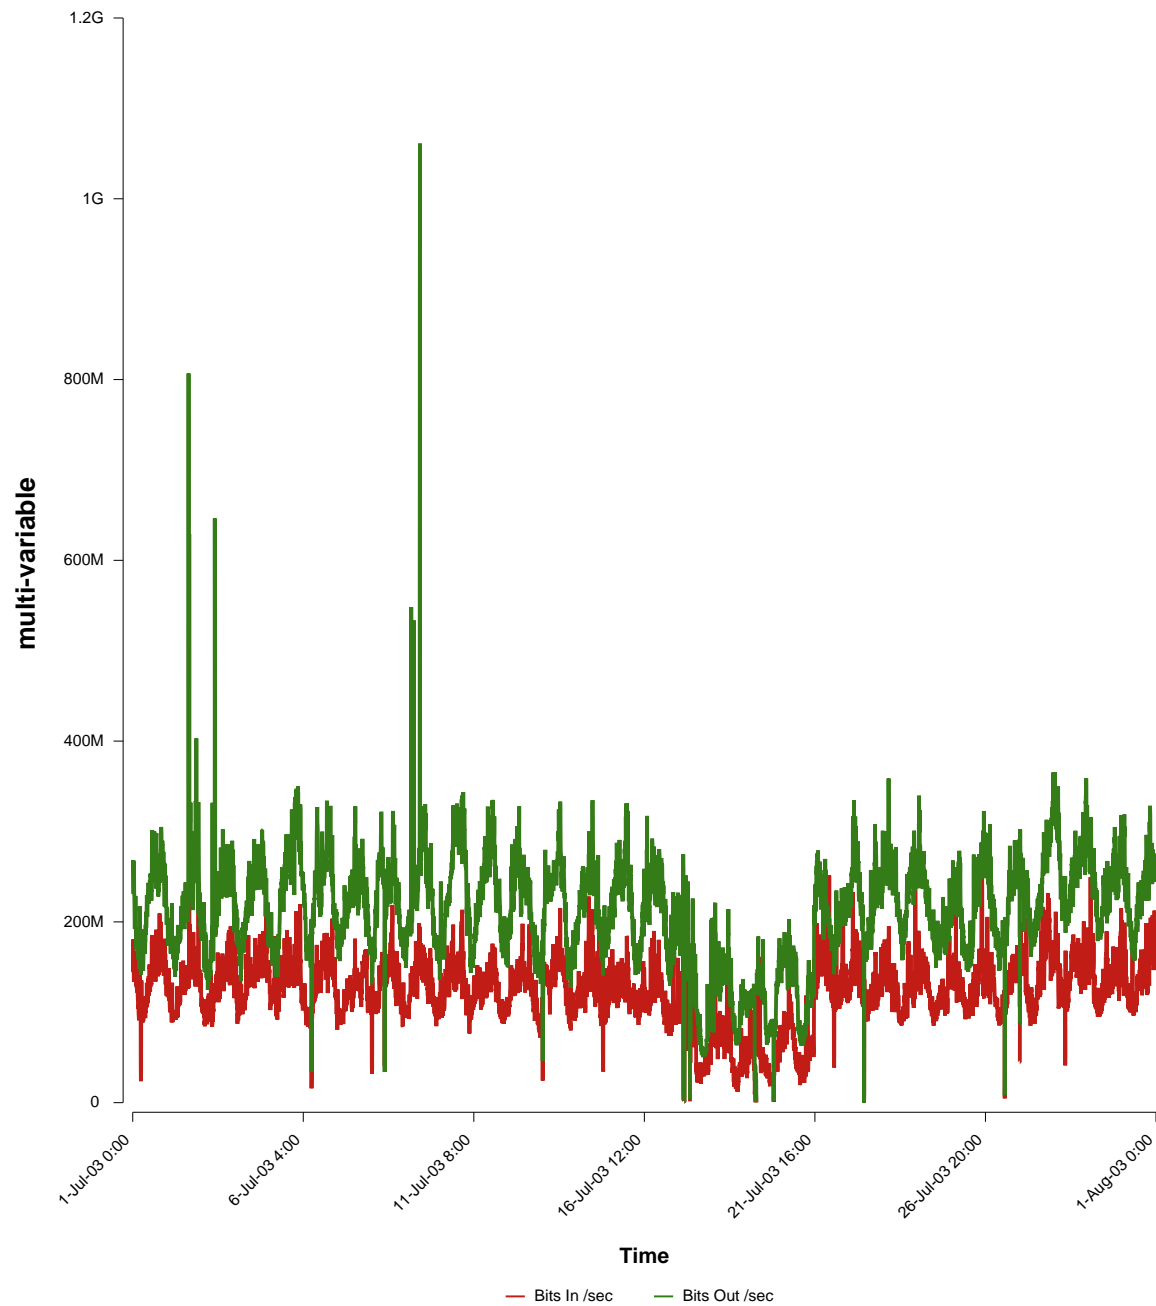

# eHealth Trend Report

Divide by Time

## SUNET-A-LULEA-LTU

From: 2003/07/01 00:00  
To: 2003/07/31 23:59

Created: 2003/08/02 04:46:00