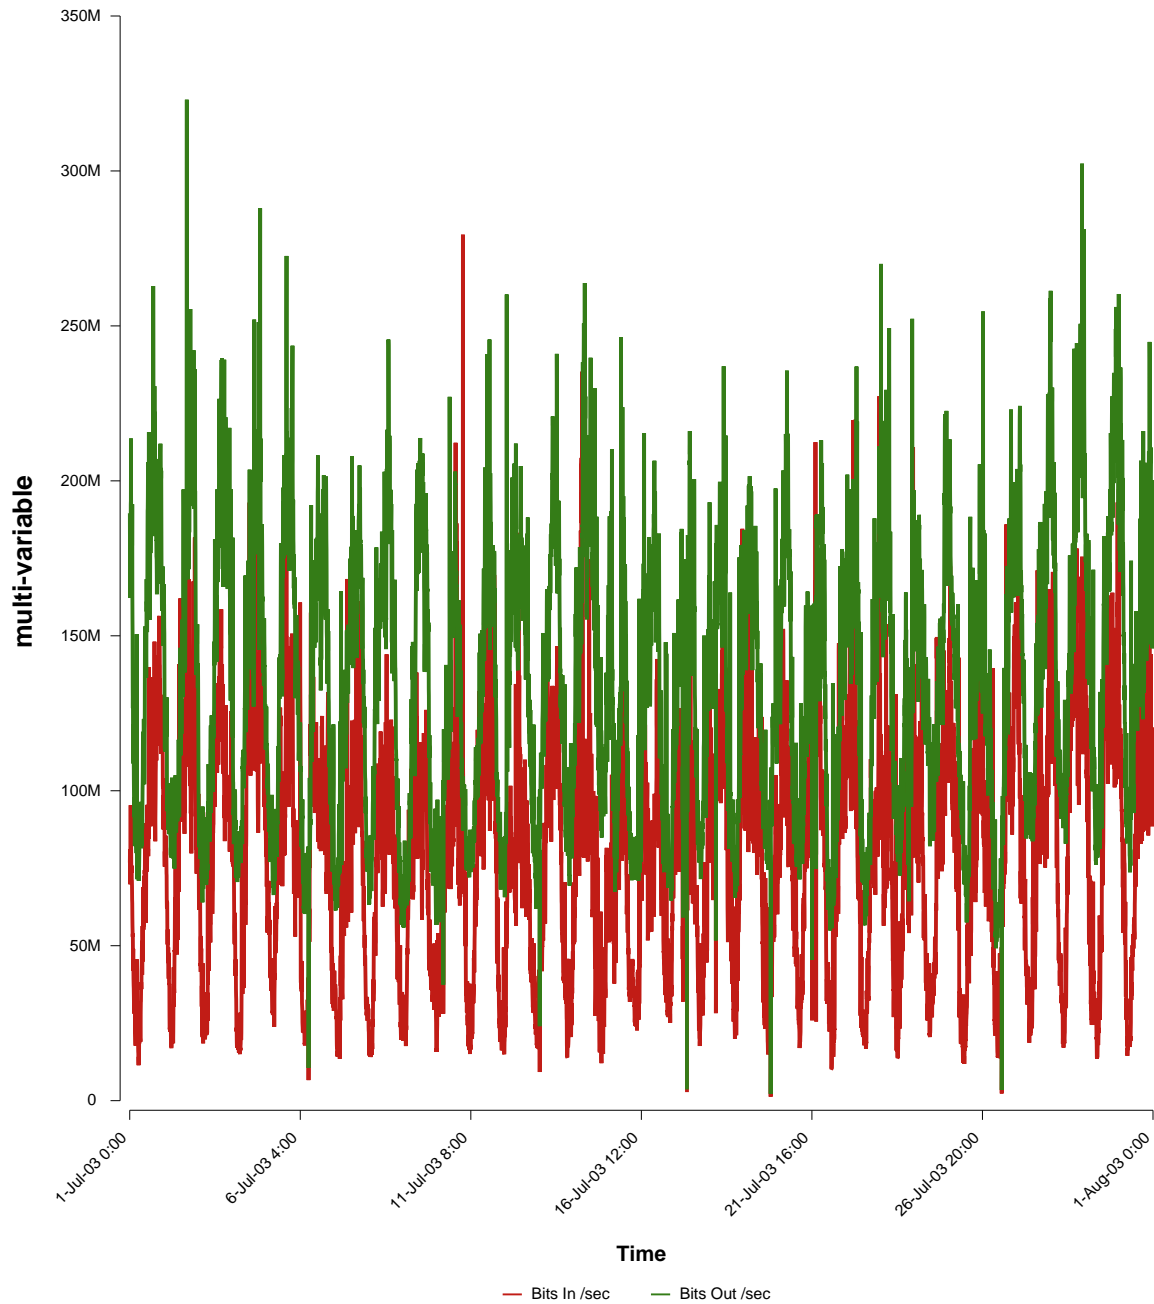

eHealth Trend Report

Divide by Time

SUNET-A-LINKOPING-LIU

From: 2003/07/01 00:00
To: 2003/07/31 23:59

Created: 2003/08/02 04:30:58