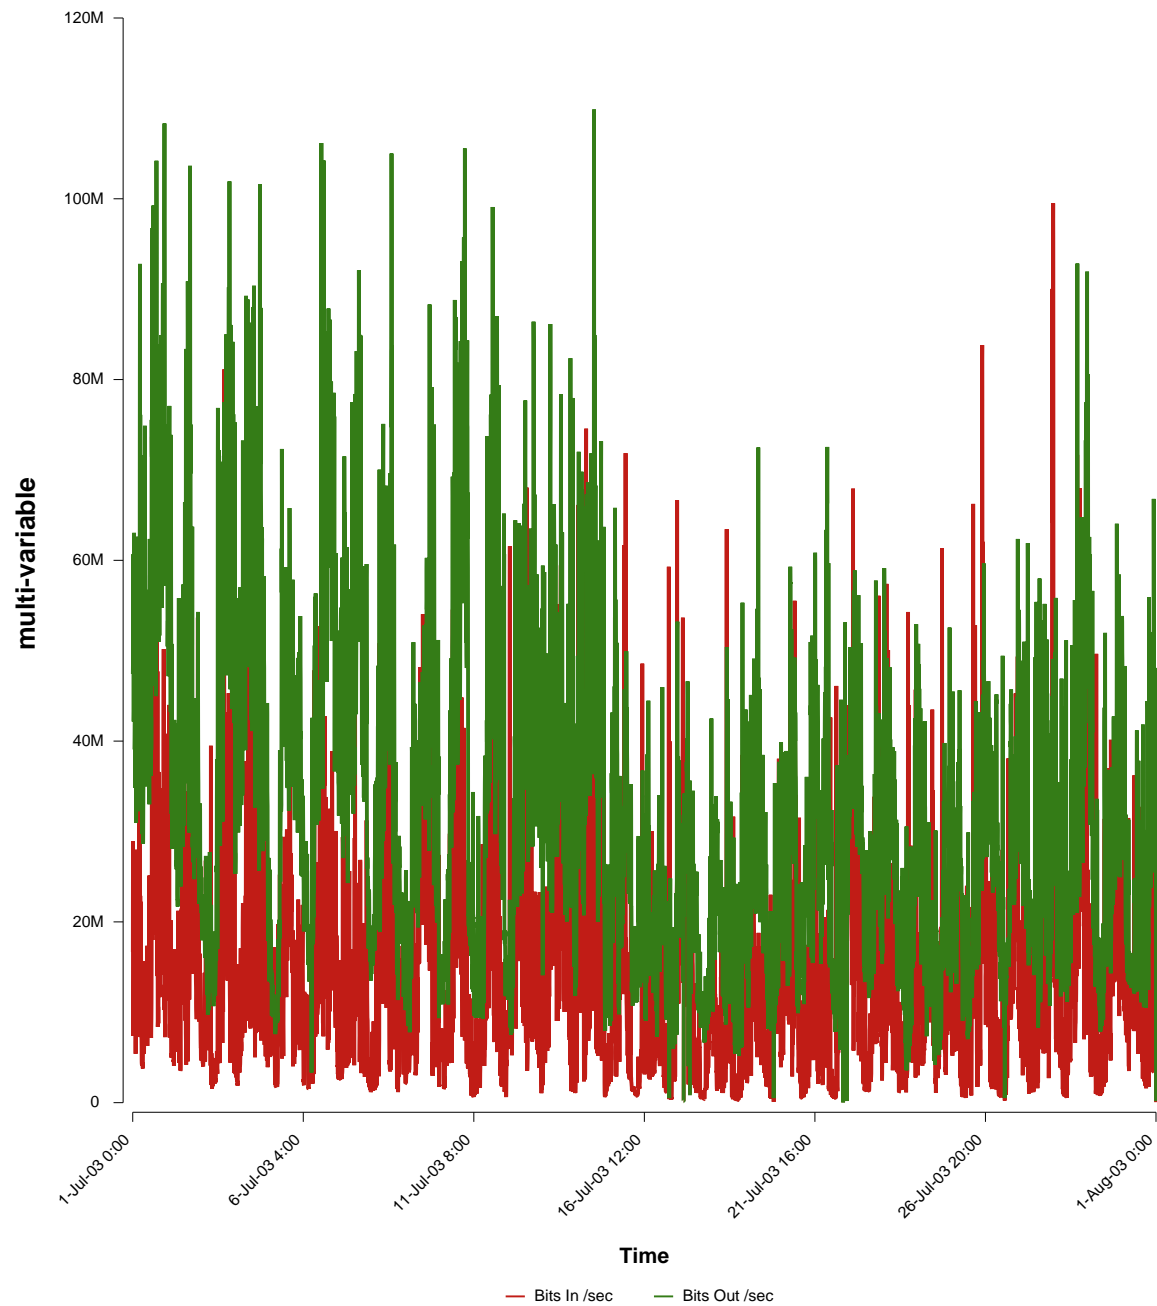

eHealth Trend Report

Divide by Time

SUNET-A-KRISTIANSTAD-HKR

From: 2003/07/01 00:00
To: 2003/07/31 23:59

Created: 2003/08/02 04:21:03